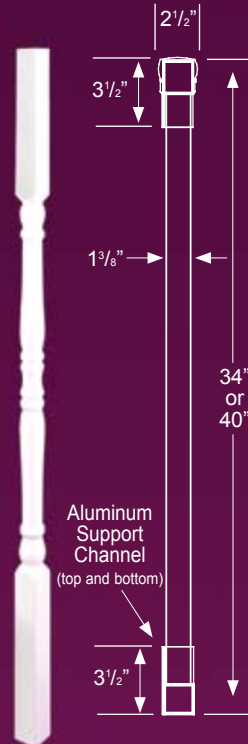

Top Rail Hidden Screw Mount
with Trim Cap

Bottom Rail
Hidden Screw Mount

Product Specifications

Railing Heights	36" and 42"
Railing Lengths	4', 5', 6', 7', 8', 9' and 10'
Stair Rail Lengths	4', 5', 6', 7', 8', 9' and 10'
Post Lengths	4" x 4" x 38", 44", 48", 96", 108" and 120"
Railing Color	White and Tan
Standard Spindle	1 ³ / ₈ " x 1 ³ / ₈ "
Spindle Spacing	3 ¹ / ₂ "
Options	Decorative Spindle 36" Reinforced Decorative Spindle 42"

Victorian
Post
5" x 5" x 8'8"
8,400
lb. Load
Capacity

"A" Series
Decorative Post
4" x 4"
3,900 lb. Capacity
5" x 5"
8,400* lb. Capacity
Post Lengths
8'8" & 10'

Smooth
Column Clad
sizes
4" and 6"
Post
Lengths
8'6" & 10'

Hidden Screw
Top Rail Mount

Hidden Screw
Bottom Rail Mount

Hidden Screw
Angle Mount

Wall Mounts

Hidden Screw
Top Stair Mount

Hidden Screw
Bottom Stair Mount

Smooth
Column Clad
ratches to lock
together.

Column Clad wraps
around
wood posts.

Ball Cap

**4" x 4"
Post Caps**

Flat Cap

Trim Cap

Gothic Cap

"A" Series
Decorative
Post 38", 44",
48" and 52"
Lengths

**"A" Series
Decorative
Spindle
Railing End
View**

5" Square
Posts are
reinforced
with a
Corrugated
Aluminum
Post