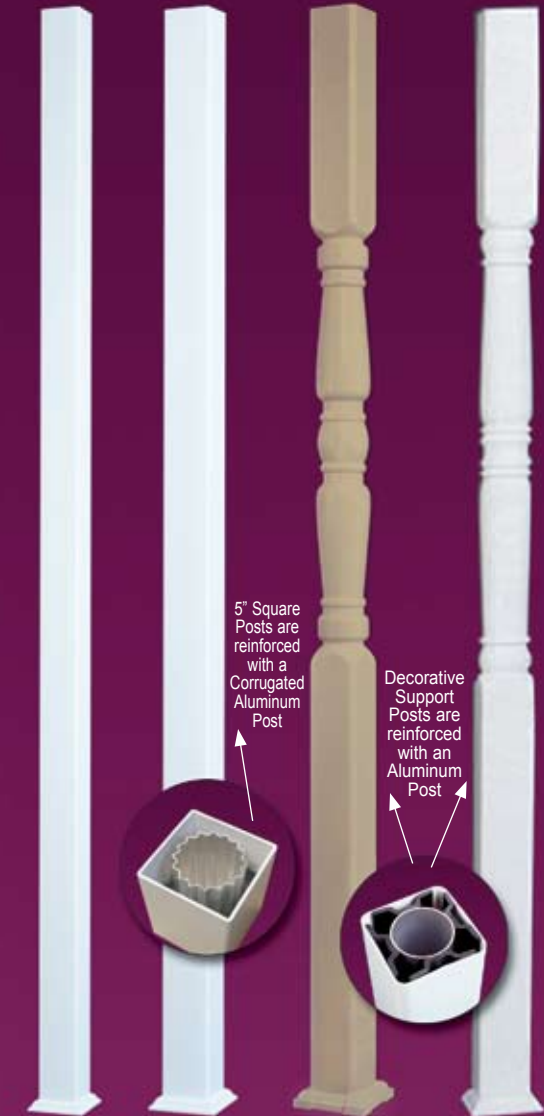

Hidden Screw
Top Rail Mount

Hidden Screw
Bottom Rail Mount

Hidden Screw
Angle Mount

Wall Mounts

Hidden Screw
Top Stair Mount

Hidden Screw
Bottom Stair Mount

Smooth
Column Clad
ratches to lock
together.

Column Clad wraps
around
wood posts.

Ball Cap

**4" x 4"
Post Caps**

Flat Cap

Trim Cap

Gothic Cap

"A" Series
Decorative
Post 38", 44",
48" and 52"
Lengths

**"A" Series
Decorative
Spindle
Railing End
View**

5" Square
Posts are
reinforced
with a
Corrugated
Aluminum
Post

Decorative
Support
Posts are
reinforced
with an
Aluminum
Post

4" Top &
Bottom Mount

5" Support Post
Powder Coated
Hurricane Mount®

5" Mounting
Plate

5" Powder Coated
Hurricane Mount®

Aluminum Post Mount
w/Powder Coated
base plate.