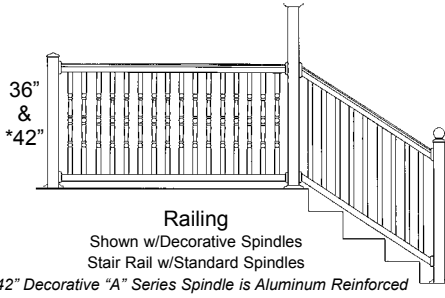

BY DIGGER SPECIALTIES, INC.

FALCON Vinyl Railing

36" Falcon Railing
with Decorative Spindles and Flat Caps

ICC-ES ESR-1324
COMPLIES WITH IBC & IRC

- **Aluminum Reinforced Rails**
Strength and Safety
- **Bracketed Mounting System**
New Construction or Remodeling
- **Hidden Screw Mounts**
- **Boxed or Sleeved Railing Program**
- **Decorative Top Rail**
Comfortable Feel
- **Transferrable Lifetime Warranty**
Peace of Mind
- **Maintenance Free**
Enjoy the Beauty

Top Rail Hidden Screw Mount
with Trim Cap

Bottom Rail
Hidden Screw Mount

Product Specifications

Railing Heights	36" and 42"
Railing Lengths	4', 5', 6', 7', 8', 9' and 10'
Stair Rail Lengths	4', 5', 6', 7', 8', 9' and 10'
Post Lengths	4" x 4" x 38", 44", 48", 96", 108" and 120"
Railing Color	White and Tan
Standard Spindle	1 ³ / ₈ " x 1 ³ / ₈ "
Spindle Spacing	3 ¹ / ₂ "
Options	Decorative Spindle 36" Reinforced Decorative Spindle 42"

FALCON Vinyl Railing

Crossover Railing

Heights: 36" and 42" • Lengths: 10', 12', 14' and 16'

Railing

Shown w/Decorative Spindles
Stair Rail w/Standard Spindles

* 42" Decorative "A" Series Spindle is Aluminum Reinforced

Victorian
Post
5" x 5" x 8'8"
8,400
lb. Load
Capacity

"A" Series
Decorative Post
4" x 4"
3,900 lb. Capacity
5" x 5"
8,400* lb. Capacity
Post Lengths
8'8" & 10'

Smooth
Column Clad
sizes
4" and 6"
Post
Lengths
8'6" & 10'