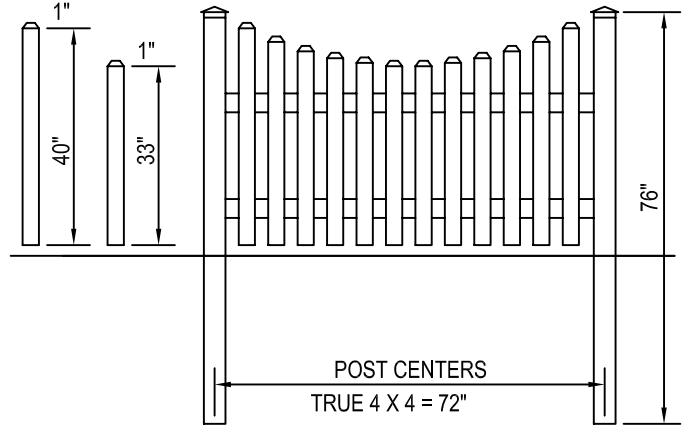

CertainTeed
Bufftech
Vinyl Fence Products

CERTAINTEED CORPORATION
 FENCE, DECK & RAIL DIVISION
 231 SHIP CANAL PARKWAY
 BUFFALO, NEW YORK 14218
 TOLL FREE: 1-800-233-8990
 PHONE: (716) 823-3023
 FAX: (716) 823-2843
 www.certainteed.com

SELECT DESIRED STYLE

YORKSHIRE 3' HIGH / 6' WIDE

YORKSHIRE CONCAVE 3' HIGH / 6' WIDE

YORKSHIRE 4' HIGH / 6' WIDE

YORKSHIRE CONCAVE 4' HIGH / 6' WIDE

NOTES:

1. INSTALLATION TO BE COMPLETED IN ACCORDANCE WITH MANUFACTURER'S SPECIFICATIONS.
2. DO NOT SCALE DRAWINGS.
3. CONTRACTORS NOTE: FOR PRODUCT AND COMPANY INFORMATION VISIT www.CADdetails.com/info REFERENCE NUMBER 035-007.