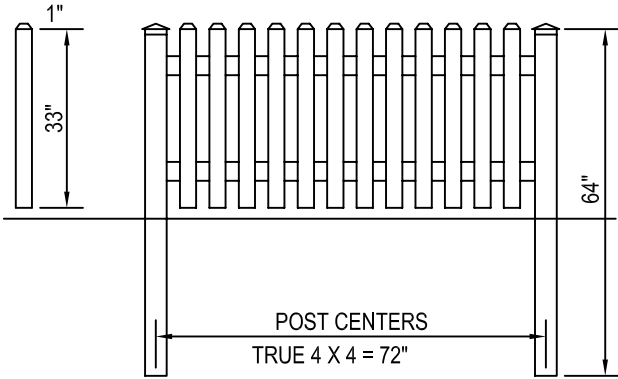

CertainTeed
Bufftech
Vinyl Fence Products

CERTAINTEED CORPORATION
 FENCE, DECK & RAIL DIVISION
 231 SHIP CANAL PARKWAY
 BUFFALO, NEW YORK 14218
 TOLL FREE: 1-800-233-8990
 PHONE: (716) 823-3023
 FAX: (716) 823-2843
 www.certainteed.com

SELECT DESIRED STYLE

YORKSHIRE 3' HIGH / 6' WIDE

YORKSHIRE CONCAVE 3' HIGH / 6' WIDE

YORKSHIRE 4' HIGH / 6' WIDE

YORKSHIRE CONCAVE 4' HIGH / 6' WIDE

NOTES:

1. INSTALLATION TO BE COMPLETED IN ACCORDANCE WITH MANUFACTURER'S SPECIFICATIONS.
2. DO NOT SCALE DRAWINGS.
3. CONTRACTORS NOTE: FOR PRODUCT AND COMPANY INFORMATION VISIT www.CADdetails.com/info REFERENCE NUMBER 035-007.