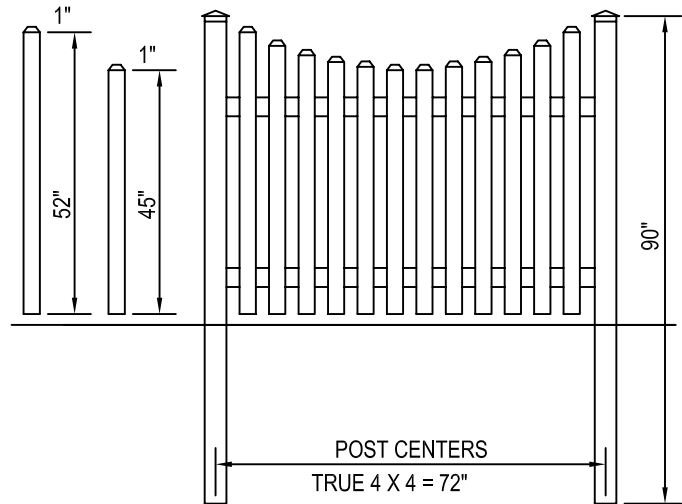

CertainTeed
Bufftech
Vinyl Fence Products

CERTAINTEED CORPORATION
 FENCE, DECK & RAIL DIVISION
 231 SHIP CANAL PARKWAY
 BUFFALO, NEW YORK 14218
 TOLL FREE: 1-800-233-8990
 PHONE: (716) 823-3023
 FAX: (716) 823-2843
 www.certainteed.com

SELECT DESIRED STYLE

YORKSHIRE 3' HIGH / 6' WIDE

YORKSHIRE CONCAVE 3' HIGH / 6' WIDE

YORKSHIRE 4' HIGH / 6' WIDE

YORKSHIRE CONCAVE 4' HIGH / 6' WIDE

NOTES:

1. INSTALLATION TO BE COMPLETED IN ACCORDANCE WITH MANUFACTURER'S SPECIFICATIONS.
2. DO NOT SCALE DRAWINGS.
3. CONTRACTORS NOTE: FOR PRODUCT AND COMPANY INFORMATION VISIT www.CADdetails.com/info REFERENCE NUMBER 035-007.