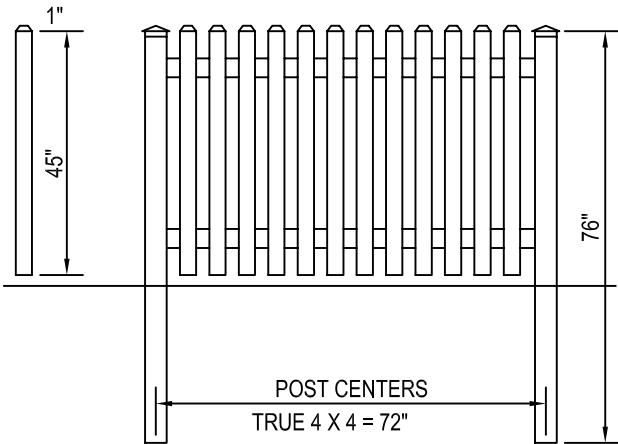

CertainTeed
Bufftech
Vinyl Fence Products

CERTAINTEED CORPORATION
 FENCE, DECK & RAIL DIVISION
 231 SHIP CANAL PARKWAY
 BUFFALO, NEW YORK 14218
 TOLL FREE: 1-800-233-8990
 PHONE: (716) 823-3023
 FAX: (716) 823-2843
 www.certainteed.com

SELECT DESIRED STYLE

YORKSHIRE 3' HIGH / 6' WIDE

YORKSHIRE CONCAVE 3' HIGH / 6' WIDE

YORKSHIRE 4' HIGH / 6' WIDE

YORKSHIRE CONCAVE 4' HIGH / 6' WIDE

NOTES:

1. INSTALLATION TO BE COMPLETED IN ACCORDANCE WITH MANUFACTURER'S SPECIFICATIONS.
2. DO NOT SCALE DRAWINGS.
3. CONTRACTORS NOTE: FOR PRODUCT AND COMPANY INFORMATION VISIT www.CADdetails.com/info REFERENCE NUMBER 035-007.