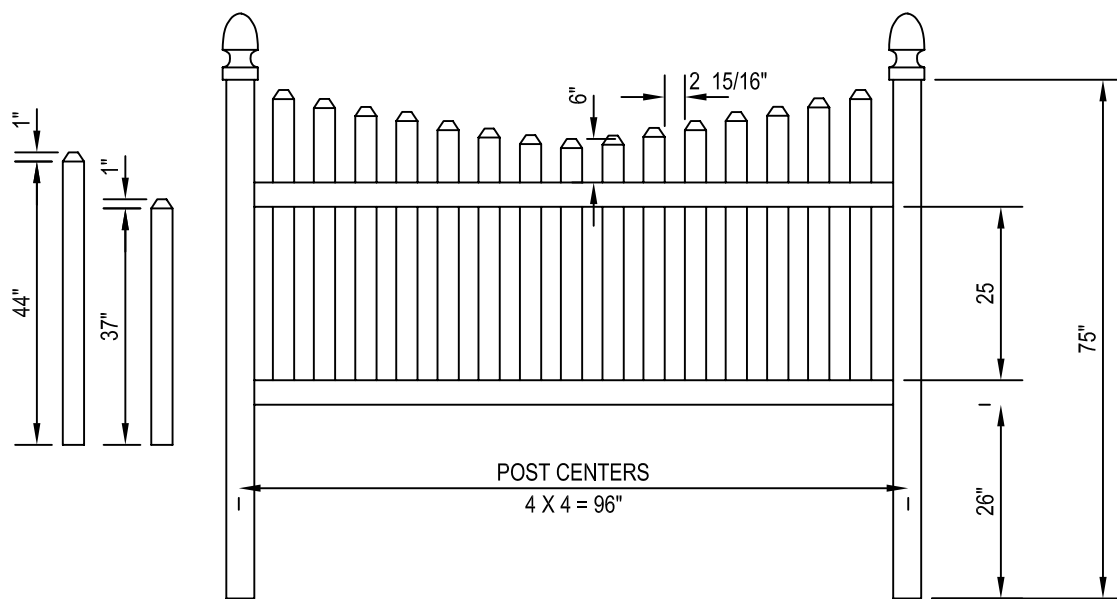

CertainTeed
Bufftech
Vinyl Fence Products

CERTAINTEED CORPORATION
 FENCE, DECK & RAIL DIVISION
 231 SHIP CANAL PARKWAY
 BUFFALO, NEW YORK 14218
 TOLL FREE: 1-800-233-8990
 PHONE: (716) 823-3023
 FAX: (716) 823-2843
 www.certainteed.com

ROTHBURY CONCAVE 3' HIGH / 8' WIDE

NOTES:

1. INSTALLATION TO BE COMPLETED IN ACCORDANCE WITH MANUFACTURER'S SPECIFICATIONS.
2. DO NOT SCALE DRAWINGS.
3. CONTRACTORS NOTE: FOR PRODUCT AND COMPANY INFORMATION VISIT www.CADdetails.com/info REFERENCE NUMBER 035-042.