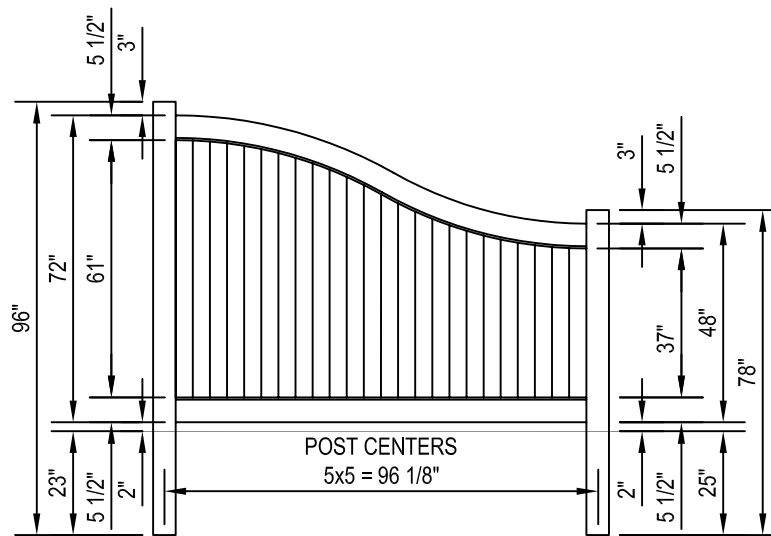

CertainTeed
Bufftech
Vinyl Fence Products

CERTAINTEED CORPORATION
 FENCE, DECK & RAIL DIVISION
 231 SHIP CANAL PARKWAY
 BUFFALO, NEW YORK 14218
 TOLL FREE: 1-800-233-8990
 PHONE: (716) 823-3023
 FAX: (716) 823-2843
 www.certainteed.com

CHECK DESIRED STYLE

LEXINGTON S CURVE - 6 FT. HEIGHT / 8' WIDE

LEXINGTON S CURVE VINYL FENCING

SEE ACCOMPANYING SPECIFICATIONS FOR MORE INFORMATION. FENCE INSTALLATION IS TO BE IN ACCORDANCE WITH MANUFACTURER'S SHOP DRAWINGS (800) 333-0569