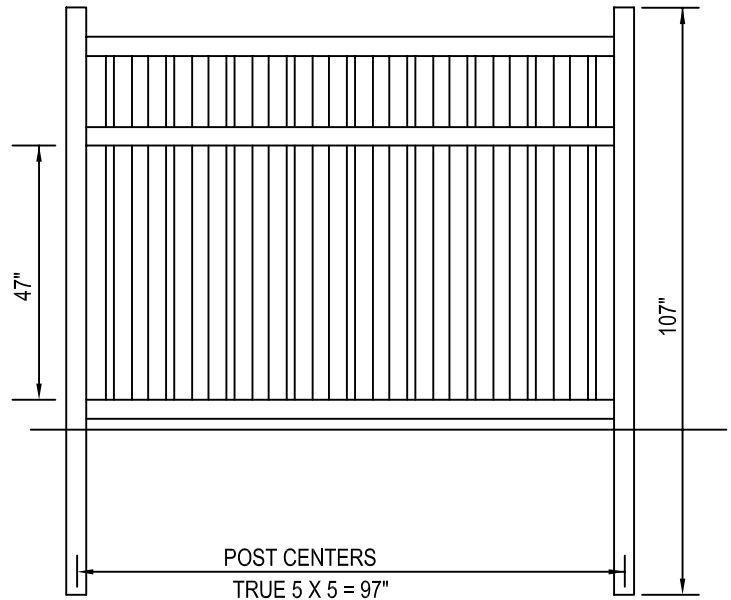

CHECK DESIRED STYLE

MONARCH 3' HIGH / 8' WIDE

MONARCH 5' HIGH / 8' WIDE

MONARCH 4' HIGH / 8' WIDE

MONARCH 6' HIGH / 8' WIDE

MONARCH VINYL FENCING

SEE ACCOMPANYING SPECIFICATIONS FOR MORE INFORMATION. FENCE INSTALLATION IS TO BE IN ACCORDANCE WITH MANUFACTURER'S SHOP DRAWINGS (800) 333-0569