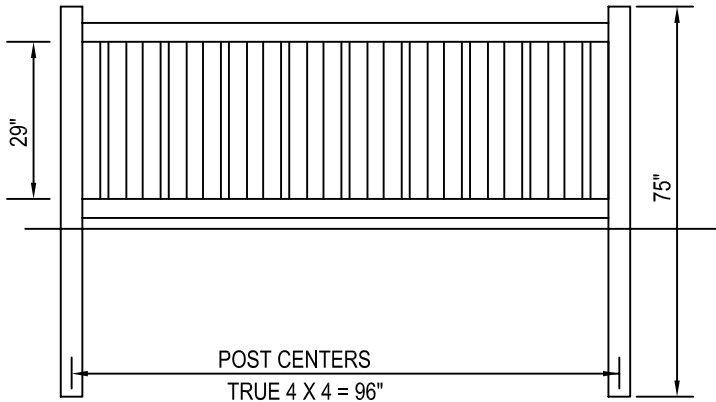

CertainTeed
Bufftech
Vinyl Fence Products

CERTAINTEED CORPORATION
 FENCE, DECK & RAIL DIVISION
 231 SHIP CANAL PARKWAY
 BUFFALO, NEW YORK 14218
 TOLL FREE: 1-800-233-8990
 PHONE: (716) 823-3023
 FAX: (716) 823-2843
 www.certainteed.com

CHECK DESIRED STYLE

MONARCH 3' HIGH / 8' WIDE

MONARCH 5' HIGH / 8' WIDE

MONARCH 4' HIGH / 8' WIDE

MONARCH 6' HIGH / 8' WIDE

MONARCH VINYL FENCING

SEE ACCOMPANYING SPECIFICATIONS FOR MORE INFORMATION. FENCE INSTALLATION IS TO BE IN ACCORDANCE WITH MANUFACTURER'S SHOP DRAWINGS (800) 333-0569