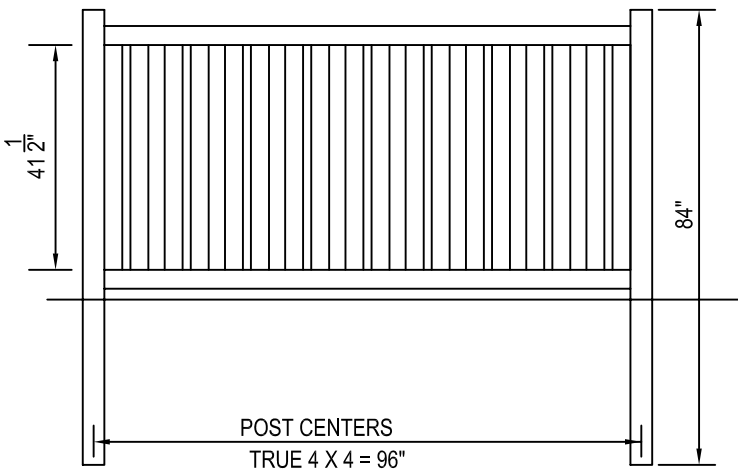

CertainTeed
Bufftech
Vinyl Fence Products

CERTAINTEED CORPORATION
 FENCE, DECK & RAIL DIVISION
 231 SHIP CANAL PARKWAY
 BUFFALO, NEW YORK 14218
 TOLL FREE: 1-800-233-8990
 PHONE: (716) 823-3023
 FAX: (716) 823-2843
 www.certainteed.com

CHECK DESIRED STYLE

MONARCH 3' HIGH / 8' WIDE

MONARCH 5' HIGH / 8' WIDE

MONARCH 4' HIGH / 8' WIDE

MONARCH 6' HIGH / 8' WIDE

MONARCH VINYL FENCING

SEE ACCOMPANYING SPECIFICATIONS FOR MORE INFORMATION. FENCE INSTALLATION IS TO BE IN ACCORDANCE WITH MANUFACTURER'S SHOP DRAWINGS (800) 333-0569