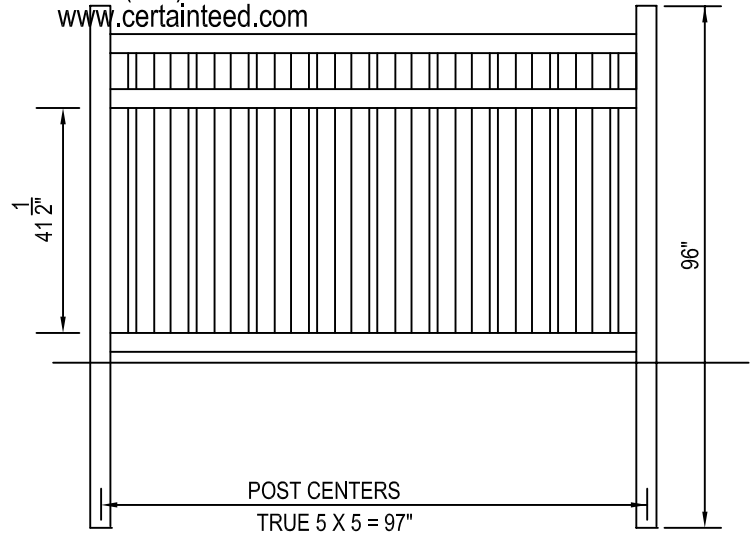

CertainTeed
Bufftech
Vinyl Fence Products

CERTAINTEED CORPORATION
 FENCE, DECK & RAIL DIVISION
 231 SHIP CANAL PARKWAY
 BUFFALO, NEW YORK 14218
 TOLL FREE: 1-800-233-8990
 PHONE: (716) 823-3023
 FAX: (716) 823-2843
 www.certainteed.com

CHECK DESIRED STYLE

MONARCH 3' HIGH / 8' WIDE

MONARCH 5' HIGH / 8' WIDE

MONARCH 4' HIGH / 8' WIDE

MONARCH 6' HIGH / 8' WIDE

MONARCH VINYL FENCING

SEE ACCOMPANYING SPECIFICATIONS FOR MORE INFORMATION. FENCE INSTALLATION IS TO BE IN ACCORDANCE WITH MANUFACTURER'S SHOP DRAWINGS (800) 333-0569