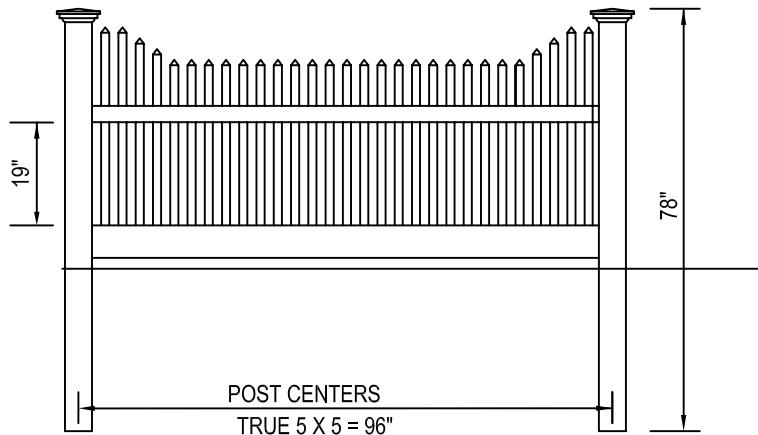

**CertainTeed**  
**Bufftech**  
**Vinyl Fence Products**

CERTAINTEED CORPORATION  
 FENCE, DECK & RAIL DIVISION  
 231 SHIP CANAL PARKWAY  
 BUFFALO, NEW YORK 14218  
 TOLL FREE: 1-800-233-8990  
 PHONE: (716) 823-3023  
 FAX: (716) 823-2843  
 www.certainteed.com

CHECK DESIRED STYLE

MANCHESTER 4' TO 4'-6" HIGH / 8' WIDE

MANCHESTER GATE  
 STANDARD 50" GATE CONTAINS 13 PICKETS.  
 MANCHESTER GATES MAY BE FIELD SCALLOPED.

MANCHESTER 3' TO 3'-6" HIGH / 8' WIDE

**MANCHESTER CONCAVE VINYL FENCING**