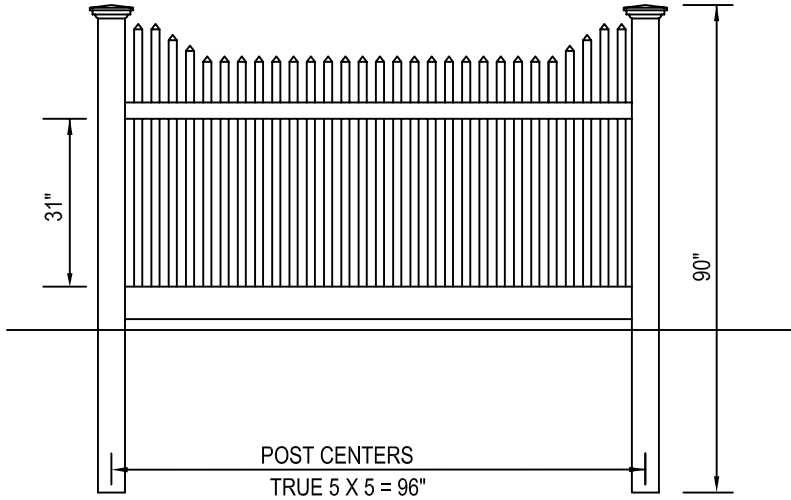

**CertainTeed**  
**Bufftech**  
**Vinyl Fence Products**

CERTAINTEED CORPORATION  
 FENCE, DECK & RAIL DIVISION  
 231 SHIP CANAL PARKWAY  
 BUFFALO, NEW YORK 14218  
 TOLL FREE: 1-800-233-8990  
 PHONE: (716) 823-3023  
 FAX: (716) 823-2843  
 www.certainteed.com

CHECK DESIRED STYLE

MANCHESTER 4' TO 4'-6" HIGH / 8' WIDE

MANCHESTER GATE  
 STANDARD 50" GATE CONTAINS 13 PICKETS.  
 MANCHESTER GATES MAY BE FIELD SCALLOPED.

MANCHESTER 3' TO 3'-6" HIGH / 8' WIDE

**MANCHESTER CONCAVE VINYL FENCING**