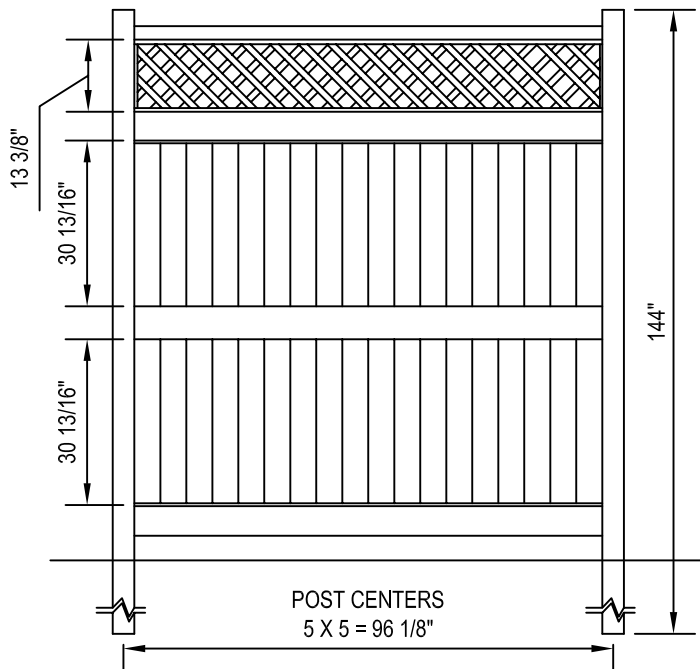

CertainTeed
Bufftech
Vinyl Fence Products

CERTAINTEED CORPORATION
 FENCE, DECK & RAIL DIVISION
 231 SHIP CANAL PARKWAY
 BUFFALO, NEW YORK 14218
 TOLL FREE: 1-800-233-8990
 PHONE: (716) 823-3023
 FAX: (716) 823-2843
 www.certainteed.com

CHECK DESIRED STYLE

GALVESTON WITH LATTICE
 ACCENT 8' HIGH / 8' WIDE

GALVESTON WITH VICTORIAN
 ACCENT 8' HIGH / 8' WIDE

GALVESTON VINYL FENCING

SEE ACCOMPANYING SPECIFICATIONS FOR MORE INFORMATION. FENCE INSTALLATION IS TO BE IN ACCORDANCE WITH MANUFACTURER'S SHOP DRAWINGS (800) 333-0569