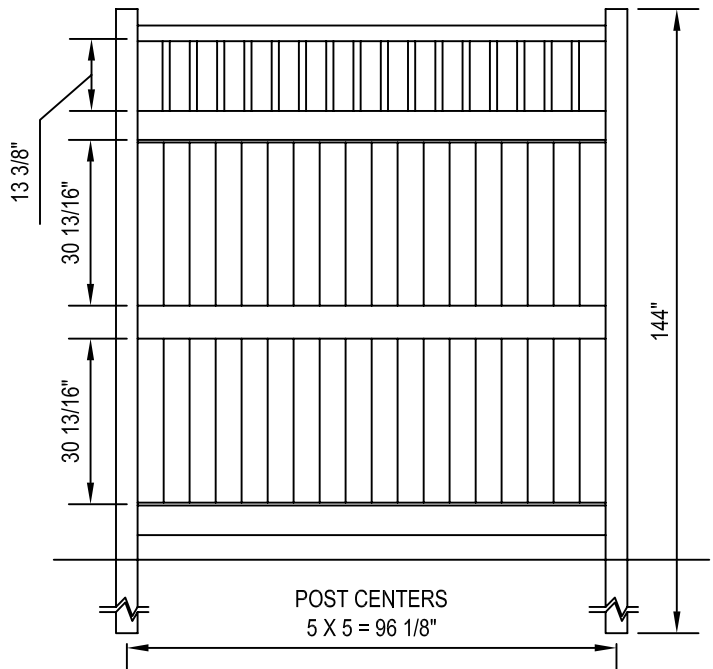

CertainTeed
Bufftech
Vinyl Fence Products

CERTAINTEED CORPORATION
 FENCE, DECK & RAIL DIVISION
 231 SHIP CANAL PARKWAY
 BUFFALO, NEW YORK 14218
 TOLL FREE: 1-800-233-8990
 PHONE: (716) 823-3023
 FAX: (716) 823-2843
 www.certainteed.com

CHECK DESIRED STYLE

GALVESTON WITH LATTICE
 ACCENT 8' HIGH / 8' WIDE

GALVESTON WITH VICTORIAN
 ACCENT 8' HIGH / 8' WIDE

GALVESTON VINYL FENCING

SEE ACCOMPANYING SPECIFICATIONS FOR MORE INFORMATION. FENCE INSTALLATION IS TO BE IN ACCORDANCE WITH MANUFACTURER'S SHOP DRAWINGS (800) 333-0569