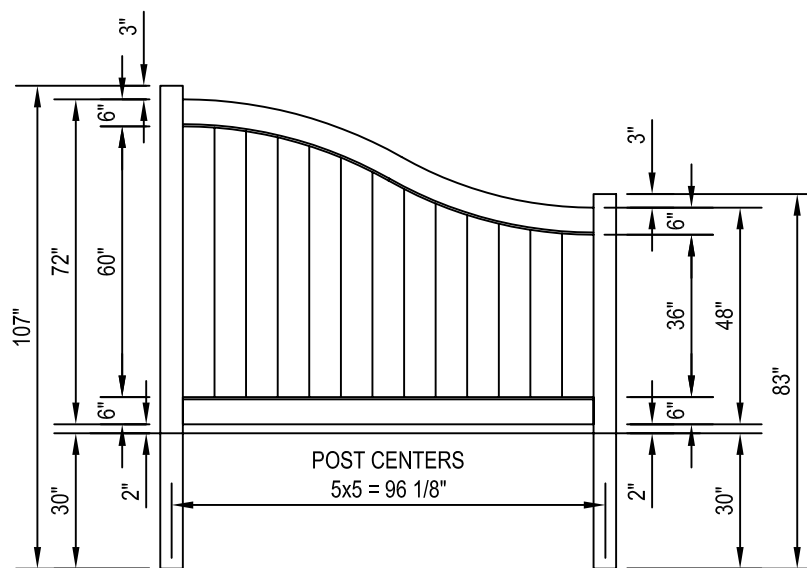

CHECK DESIRED STYLE

CHESTERFIELD SWOOP - 6 FT. HEIGHT / 8' WIDE

CHESTERFIELD SWOOP VINYL FENCING

SEE ACCOMPANYING SPECIFICATIONS FOR MORE INFORMATION. FENCE INSTALLATION IS TO BE IN ACCORDANCE WITH MANUFACTURER'S SHOP DRAWINGS (800) 333-0569