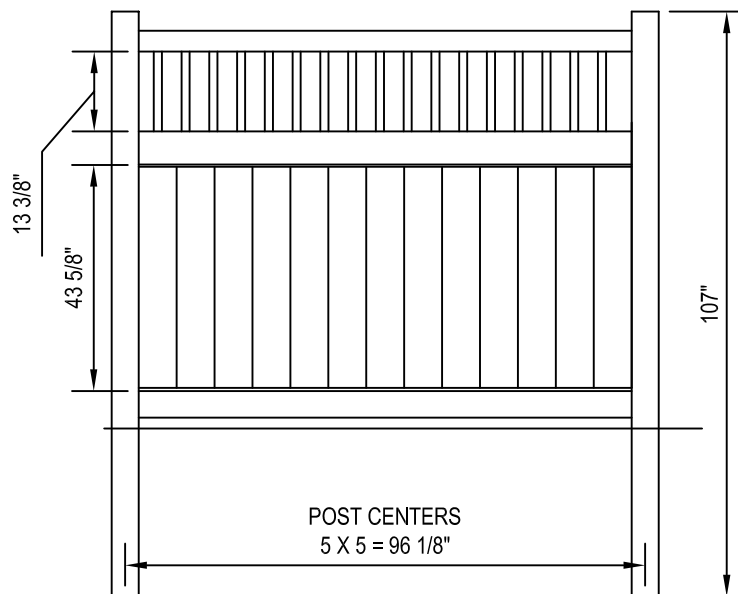

CertainTeed
Bufftech
Vinyl Fence Products

CERTAINTEED CORPORATION
 FENCE, DECK & RAIL DIVISION
 231 SHIP CANAL PARKWAY
 BUFFALO, NEW YORK 14218
 TOLL FREE: 1-800-233-8990
 PHONE: (716) 823-3023
 FAX: (716) 823-2843
 www.certainteed.com

CHECK DESIRED STYLE

CHESTERFIELD WITH LATTICE
 ACCENT 5' HIGH / 8' WIDE

CHESTERFIELD WITH LATTICE
 ACCENT 6' HIGH / 8' WIDE

CHESTERFIELD WITH VICTORIAN
 ACCENT 6' HIGH / 8' WIDE

CHESTERFIELD VINYL FENCING