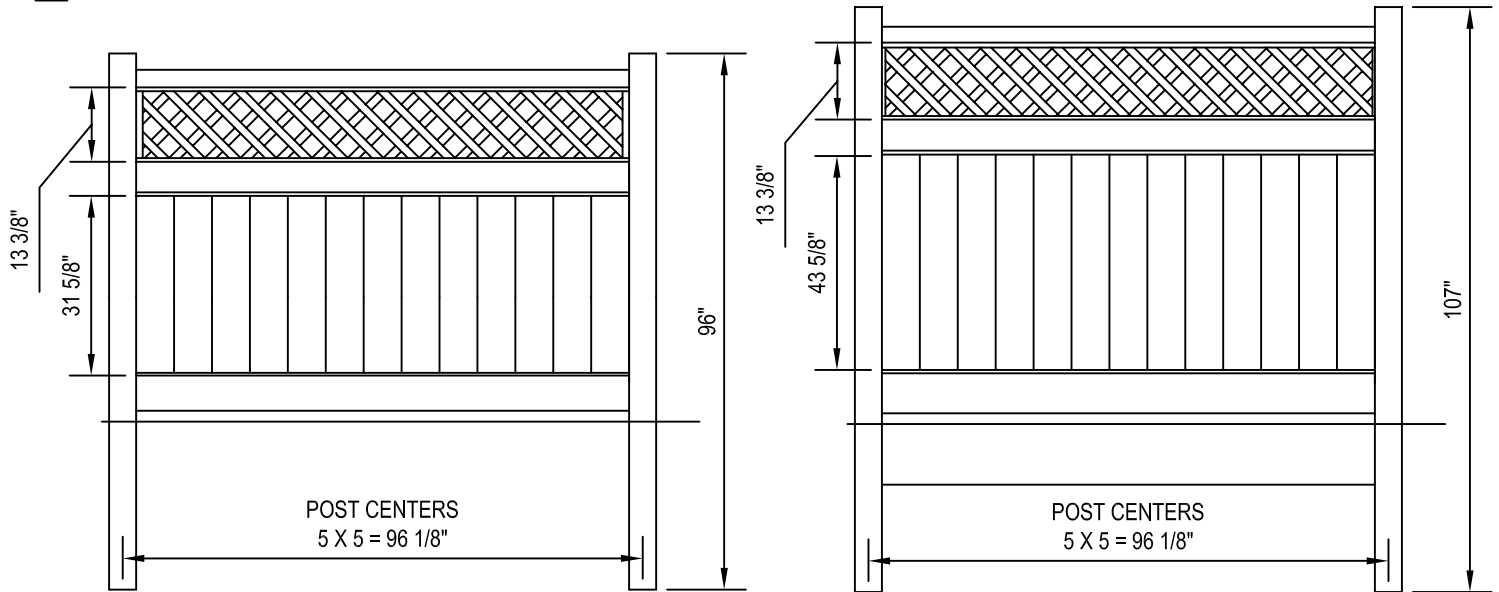

CertainTeed
Bufftech
Vinyl Fence Products

CERTAINTEED CORPORATION
 FENCE, DECK & RAIL DIVISION
 231 SHIP CANAL PARKWAY
 BUFFALO, NEW YORK 14218
 TOLL FREE: 1-800-233-8990
 PHONE: (716) 823-3023
 FAX: (716) 823-2843
 www.certainteed.com

CHECK DESIRED STYLE

CHESTERFIELD WITH LATTICE
 ACCENT 5' HIGH / 8' WIDE

CHESTERFIELD WITH LATTICE
 ACCENT 6' HIGH / 8' WIDE

CHESTERFIELD WITH VICTORIAN
 ACCENT 6' HIGH / 8' WIDE

CHESTERFIELD VINYL FENCING