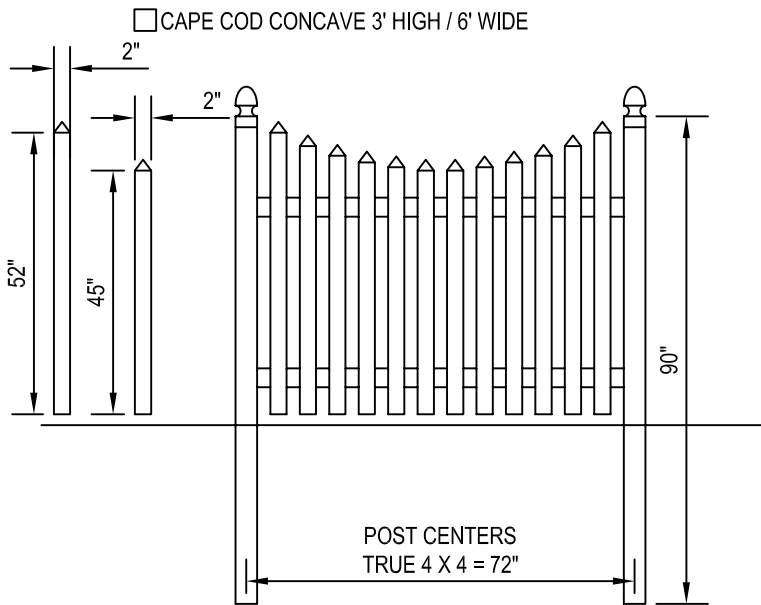

CertainTeed
Bufftech
Vinyl Fence Products

CERTAINTEED CORPORATION
 FENCE, DECK & RAIL DIVISION
 231 SHIP CANAL PARKWAY
 BUFFALO, NEW YORK 14218
 TOLL FREE: 1-800-233-8990
 PHONE: (716) 823-3023
 FAX: (716) 823-2843
 www.certainteed.com

SELECT DESIRED STYLE

CAPE COD CONCAVE 5' HIGH / 6' WIDE

CAPE COD CONCAVE 4' HIGH / 6' WIDE

NOTES:

1. INSTALLATION TO BE COMPLETED IN ACCORDANCE WITH MANUFACTURER'S SPECIFICATIONS.
2. DO NOT SCALE DRAWINGS.
3. CONTRACTORS NOTE: FOR PRODUCT AND COMPANY INFORMATION VISIT www.CADdetails.com/info REFERENCE NUMBER 035-002.