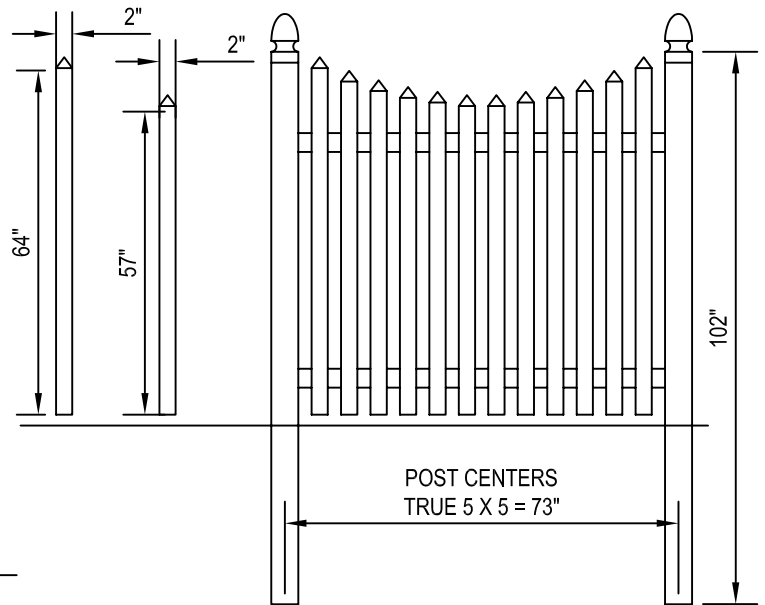

CertainTeed
Bufftech
Vinyl Fence Products

CERTAINTEED CORPORATION
 FENCE, DECK & RAIL DIVISION
 231 SHIP CANAL PARKWAY
 BUFFALO, NEW YORK 14218
 TOLL FREE: 1-800-233-8990
 PHONE: (716) 823-3023
 FAX: (716) 823-2843
 www.certainteed.com

SELECT DESIRED STYLE

CAPE COD CONCAVE 5' HIGH / 6' WIDE

CAPE COD CONCAVE 4' HIGH / 6' WIDE

NOTES:

1. INSTALLATION TO BE COMPLETED IN ACCORDANCE WITH MANUFACTURER'S SPECIFICATIONS.
2. DO NOT SCALE DRAWINGS.
3. CONTRACTORS NOTE: FOR PRODUCT AND COMPANY INFORMATION VISIT www.CADdetails.com/info REFERENCE NUMBER 035-002.