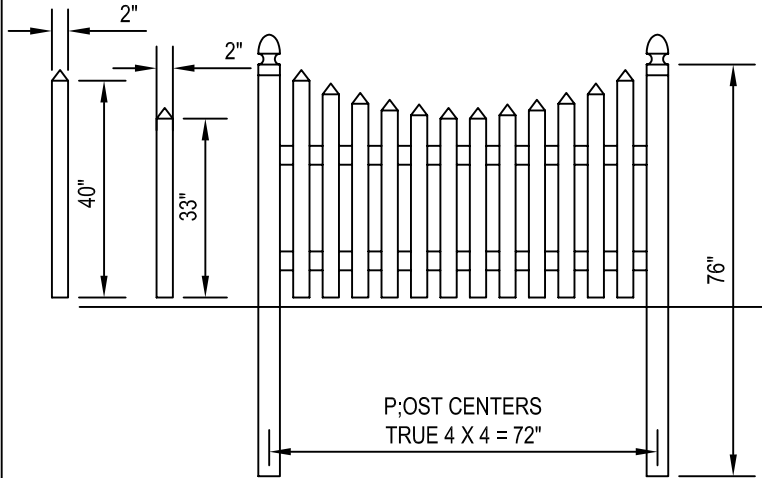

CertainTeed
Bufftech
Vinyl Fence Products

CERTAINTEED CORPORATION
 FENCE, DECK & RAIL DIVISION
 231 SHIP CANAL PARKWAY
 BUFFALO, NEW YORK 14218
 TOLL FREE: 1-800-233-8990
 PHONE: (716) 823-3023
 FAX: (716) 823-2843
 www.certainteed.com

SELECT DESIRED STYLE

CAPE COD CONCAVE 5' HIGH / 6' WIDE

CAPE COD CONCAVE 4' HIGH / 6' WIDE

NOTES:

1. INSTALLATION TO BE COMPLETED IN ACCORDANCE WITH MANUFACTURER'S SPECIFICATIONS.
2. DO NOT SCALE DRAWINGS.
3. CONTRACTORS NOTE: FOR PRODUCT AND COMPANY INFORMATION VISIT www.CADdetails.com/info REFERENCE NUMBER 035-002.