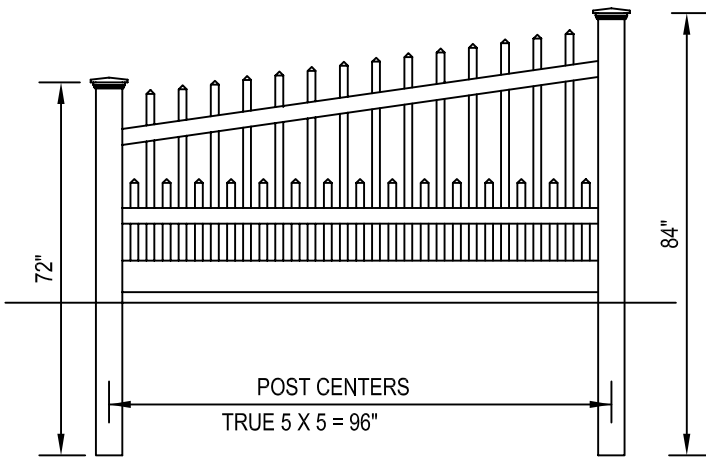

**CertainTeed**  
**Bufftech**  
**Vinyl Fence Products**

CERTAINTEED CORPORATION  
 FENCE, DECK & RAIL DIVISION  
 231 SHIP CANAL PARKWAY  
 BUFFALO, NEW YORK 14218  
 TOLL FREE: 1-800-233-8990  
 PHONE: (716) 823-3023  
 FAX: (716) 823-2843  
 www.certainteed.com

CHECK DESIRED STYLE

CANTERBURY 3' HIGH / 8' WIDE

CANTERBURY 4' HIGH / 8' WIDE

CANTERBURY SWOOP 4' HIGH / 8' WIDE

**CANTERBURY VINYL FENCING**

SEE ACCOMPANYING SPECIFICATIONS FOR MORE INFORMATION. FENCE INSTALLATION IS TO BE IN ACCORDANCE WITH MANUFACTURER'S SHOP DRAWINGS (800) 333-0569