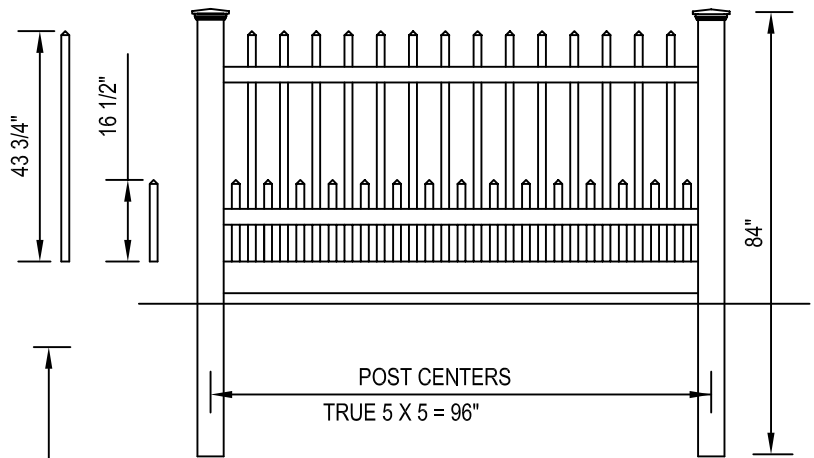

**CertainTeed**  
**Bufftech**  
**Vinyl Fence Products**

CERTAINTEED CORPORATION  
 FENCE, DECK & RAIL DIVISION  
 231 SHIP CANAL PARKWAY  
 BUFFALO, NEW YORK 14218  
 TOLL FREE: 1-800-233-8990  
 PHONE: (716) 823-3023  
 FAX: (716) 823-2843  
 www.certainteed.com

CHECK DESIRED STYLE

CANTERBURY 3' HIGH / 8' WIDE

CANTERBURY 4' HIGH / 8' WIDE

CANTERBURY SWOOP 4' HIGH / 8' WIDE

**CANTERBURY VINYL FENCING**

SEE ACCOMPANYING SPECIFICATIONS FOR MORE INFORMATION. FENCE INSTALLATION IS TO BE IN ACCORDANCE WITH MANUFACTURER'S SHOP DRAWINGS (800) 333-0569