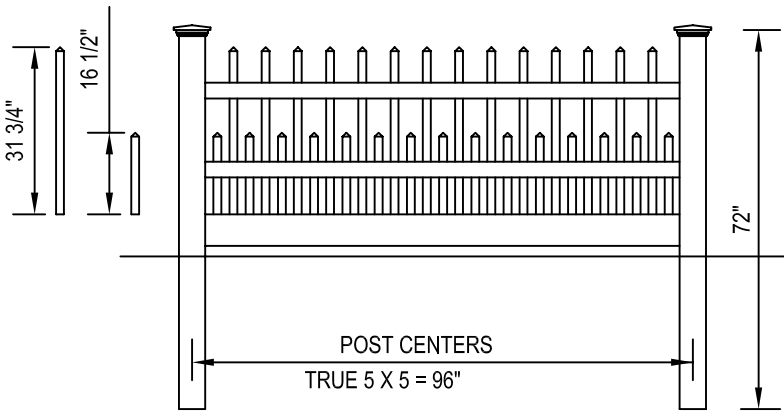

**CertainTeed**  
**Bufftech**  
**Vinyl Fence Products**

CERTAINTEED CORPORATION  
 FENCE, DECK & RAIL DIVISION  
 231 SHIP CANAL PARKWAY  
 BUFFALO, NEW YORK 14218  
 TOLL FREE: 1-800-233-8990  
 PHONE: (716) 823-3023  
 FAX: (716) 823-2843  
 www.certainteed.com

CHECK DESIRED STYLE

CANTERBURY 3' HIGH / 8' WIDE

CANTERBURY 4' HIGH / 8' WIDE

CANTERBURY SWOOP 4' HIGH / 8' WIDE

**CANTERBURY VINYL FENCING**

SEE ACCOMPANYING SPECIFICATIONS FOR MORE INFORMATION. FENCE INSTALLATION IS TO BE IN ACCORDANCE WITH MANUFACTURER'S SHOP DRAWINGS (800) 333-0569