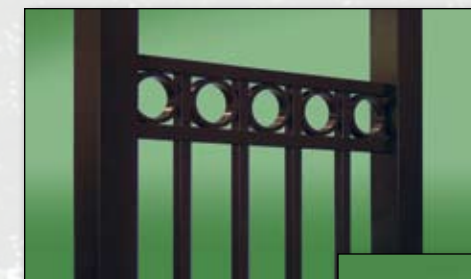

Cambridge Aluminum Arbor
Optional One Piece
"Ring" Insert