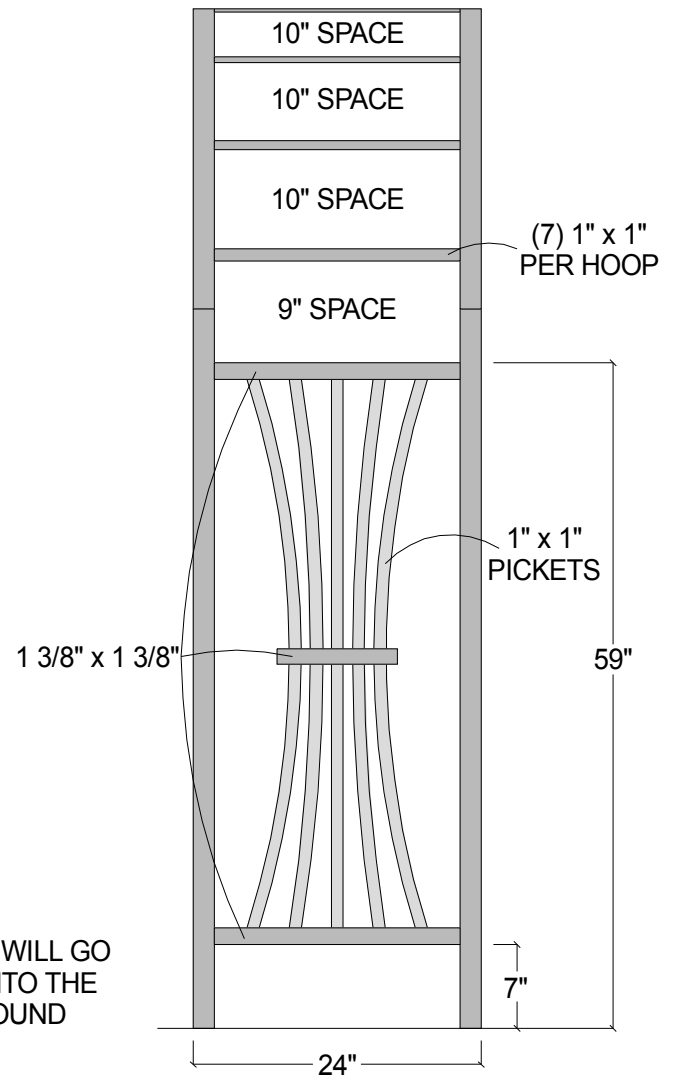

POSTS WILL GO
2' 0" INTO THE
GROUND

Drawn By: J.D.S.
Drawing Number: Honeysuckle
As Shown: Honeysuckle Arbor

PolyVinyl Fence Systems
3446 U.S. 6 East, Bremen, Indiana 46506
Honeysuckle Arbor

Scale: 1/16" : 1"
Date: 2/23/04
Approved By: G.D.T.