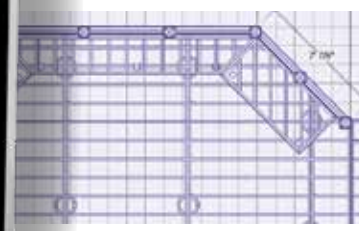

Deck Plans
Need inspiration or direction? See and print real deck plans – even materials lists – created by actual TimberTech contractors.