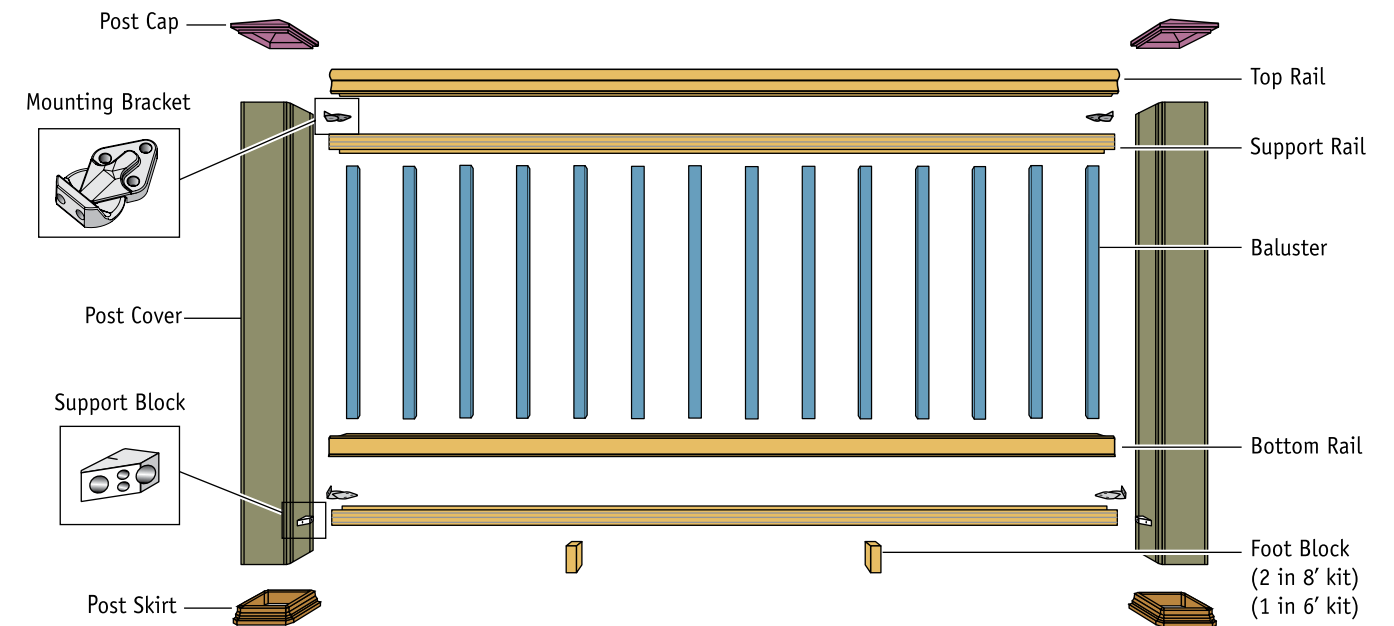

Customization

it's all about simplicity

Combine your favorite colors to create a truly custom look to your railing system. Simply follow the five steps below to build your complete railing package.

- 1 Choose Rail Pack (6' or 8' options) *Includes hardware for mounting
- 2 Choose Baluster Pack (13 balusters for 6' or 18 balusters for 8')
- 3 Choose Post Cover
- 4 Choose Post Cap (one per post)
- 5 Choose Post Skirt (one per post)