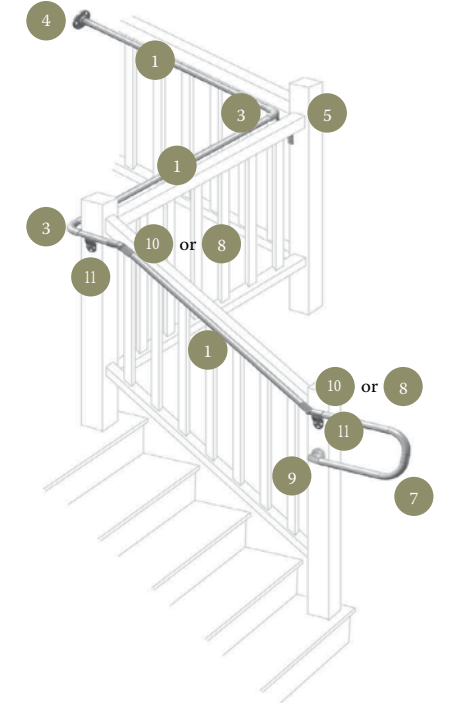

SECURE-MOUNT POST™

Designed to allow TimberTech railing installations on decks or concrete surfaces – no treated 4x4 post required.

- Six-inch adjustable top block allows easy extension from 36" to 42" height
- Optional Deck Mounting and Leveling Kit includes surface and bottom plates, leveling bolts, mounting bolts, washers and nuts

GATES

A matching gate is an attractive railing finish that also increases safety. Available in standard straight gate or custom curved gate.

- Gates can be used in applications spanning up to four feet and with 36-inch and 42-inch railing systems
- Reinforced structure where gate attaches for additional security
- TimberTech gates can be special ordered through your local dealer or contractor
- Backed by TimberTech's 25-year limited warranty for residential applications
- Available for RadianceRail, Ornamental Rail, and BuilderRail in a variety of styles and sizes

ADA HAND RAIL

Designed to coordinate with TimberTech Railing systems, the ADA Hand Rail System meets the requirements of the Americans with Disabilities Act. Available in White and Black.

View the ADA Installation resources on www.timbertech.com/installation for component dimensions.