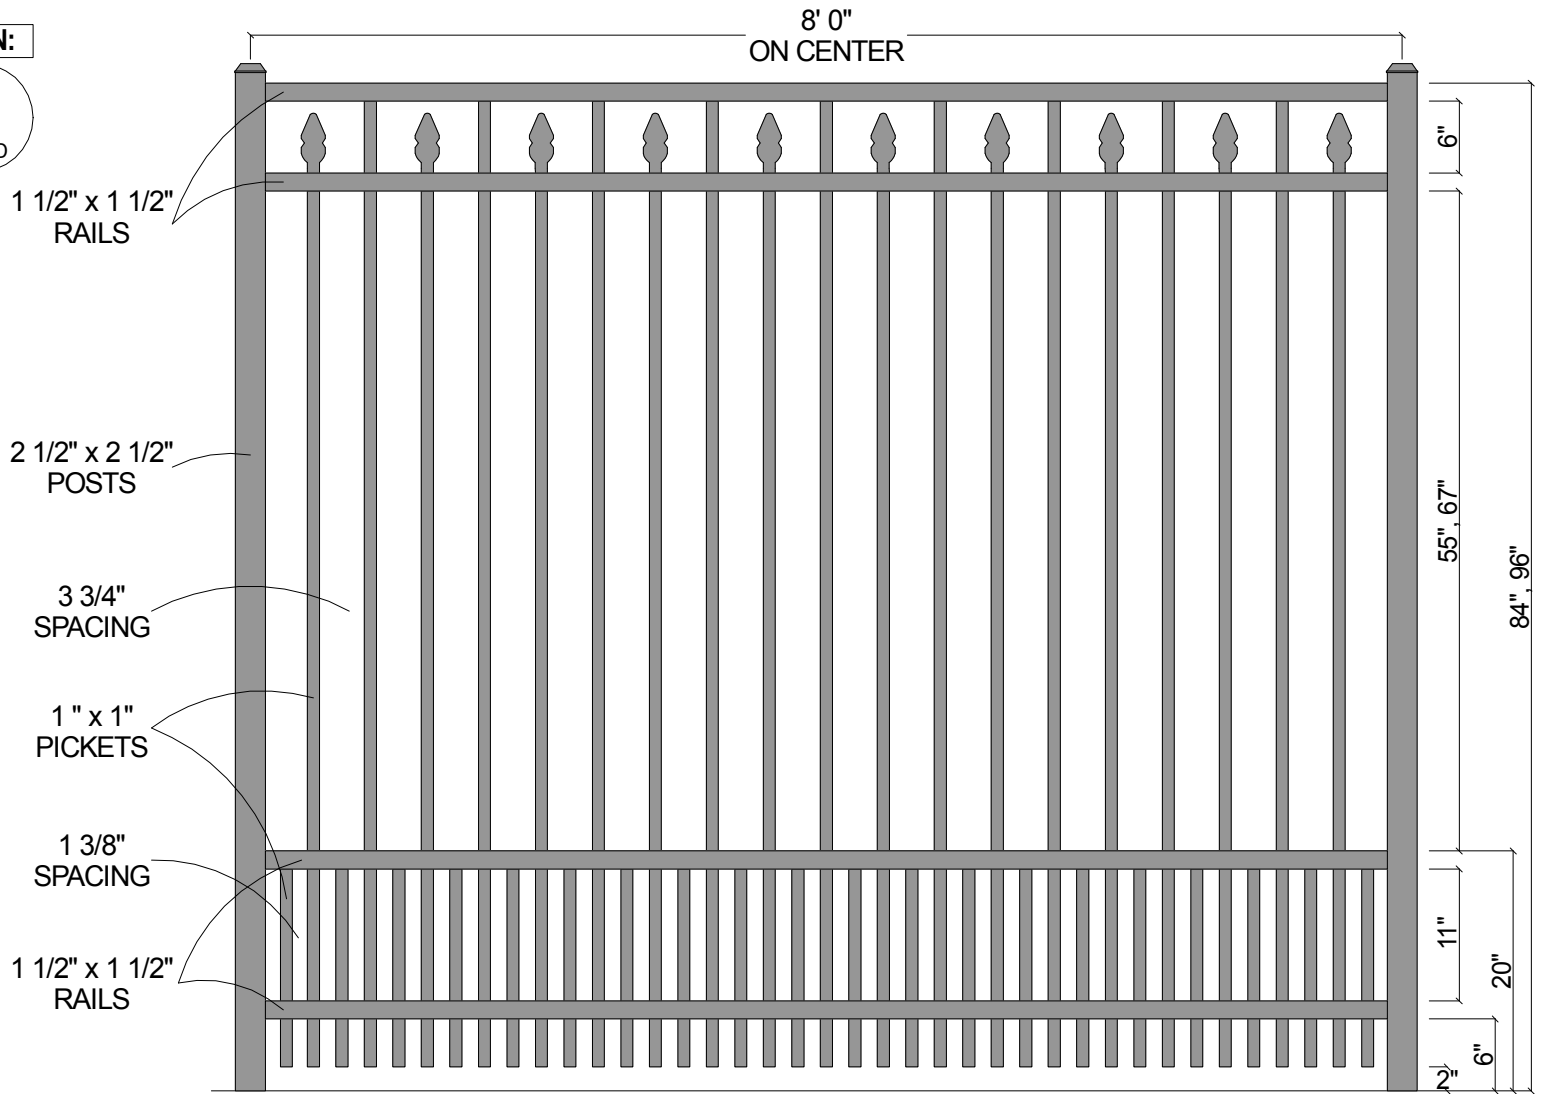

**FINIAL OPTION:**

Post Size	
84" Tall	2 1/2" x 2 1/2" x 10' 0"
96" Tall	2 1/2" x 2 1/2" x 11' 0"

<b>CourtYard® Aluminum Fence</b>	
Scale: 3/32" : 1"	Drawn By: J.D.S.
Date: 4/01/09	Revised:
<b>2243 w/Short Picket Option)</b>	
As Shown: 8' x 84" 2243 w/Short Picket Option	Drawing Number: 2243-SPO