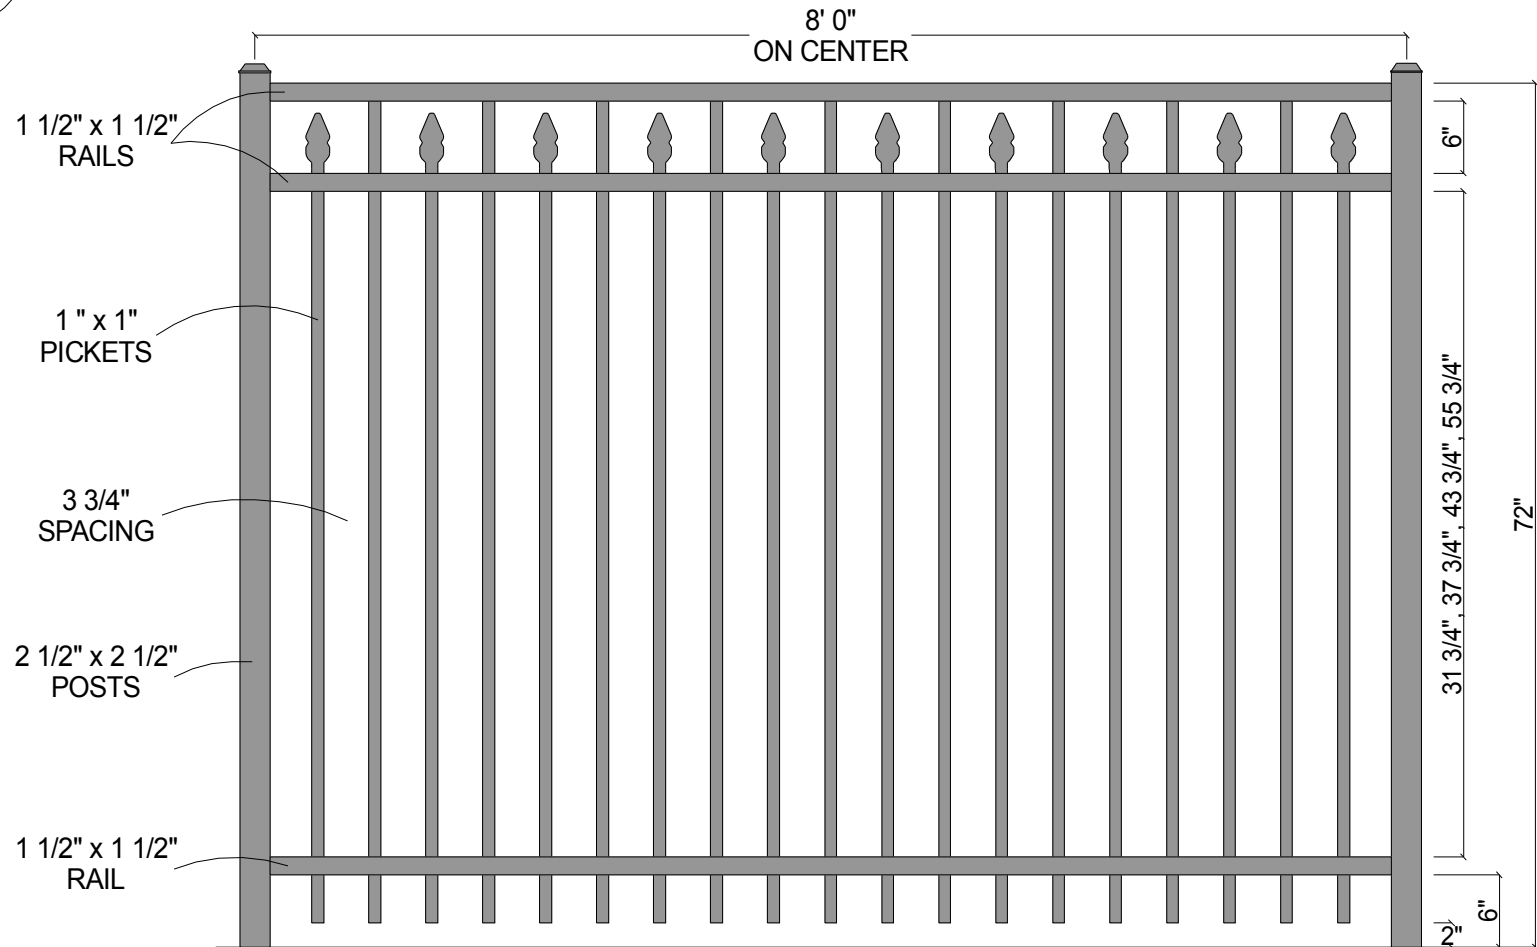

FINIAL OPTION:

Post Size	
48" Tall	2 1/2" x 2 1/2" x 6 1/2'
54" Tall	2 1/2" x 2 1/2" x 7'
60" Tall	2 1/2" x 2 1/2" x 7 1/2'
72" Tall	2 1/2" x 2 1/2" x 8 1/2'

CourtYard® Aluminum Fence		
Scale: 3/32" : 1"		Drawn By: J.D.S.
Date: 2/04/08		Revised:
2233 (3-Rail w/Alt. Pickets)		
As Shown: 8' x 72" 2233		Drawing Number: 2233