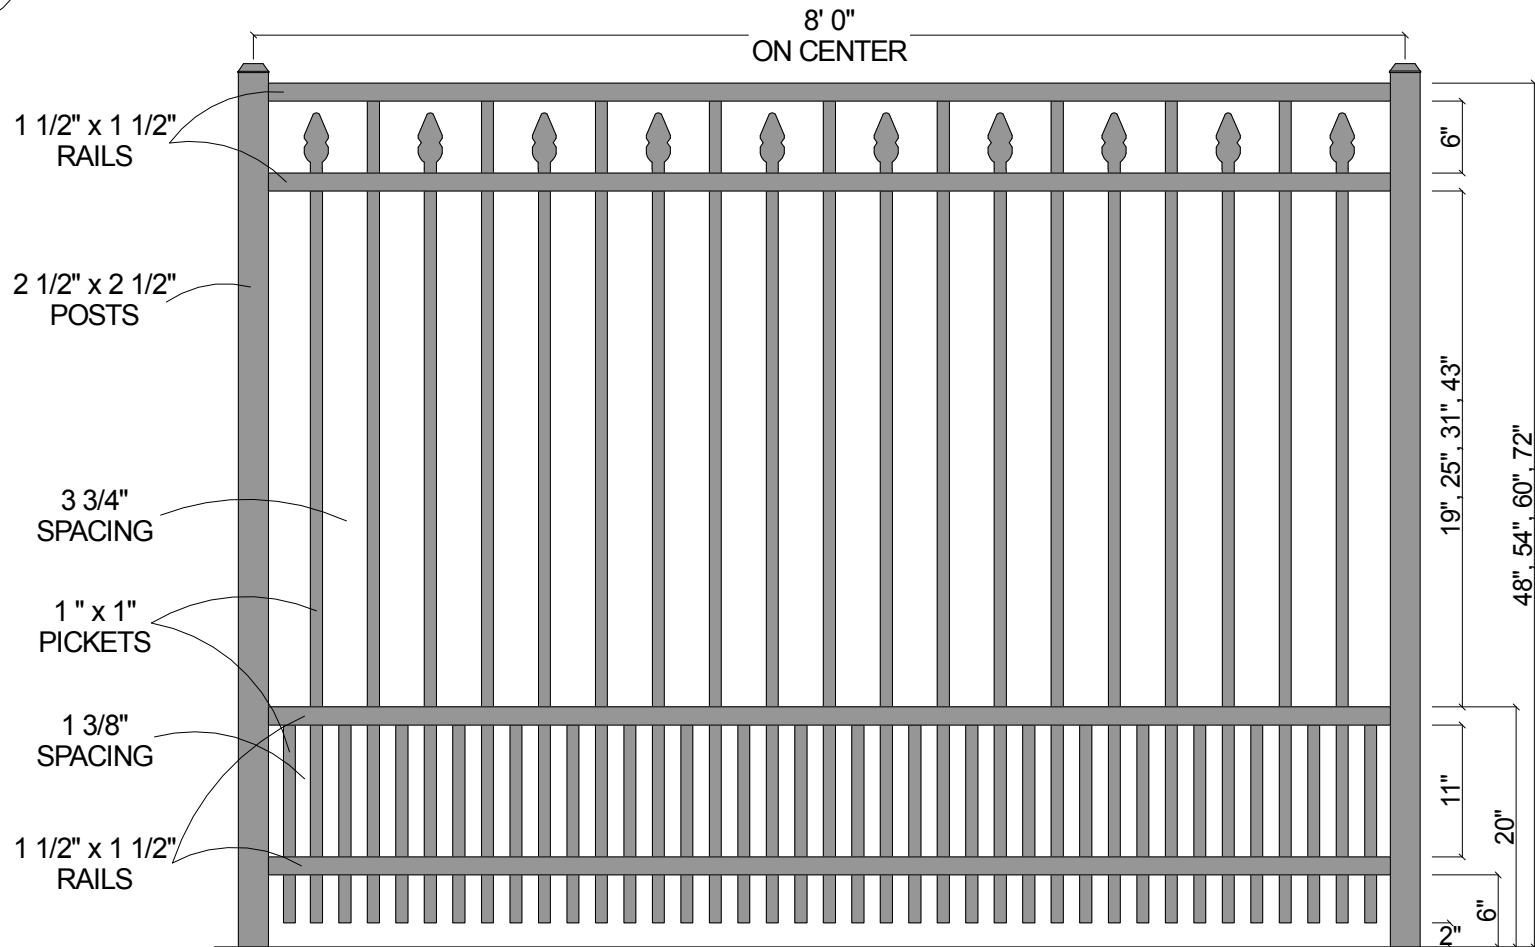

FINIAL OPTION:

Post Size	
48" Tall	2 1/2" x 2 1/2" x 6 1/2'
54" Tall	2 1/2" x 2 1/2" x 7'
60" Tall	2 1/2" x 2 1/2" x 7 1/2'
72" Tall	2 1/2" x 2 1/2" x 8 1/2'

CourtYard® Aluminum Fence		
Scale: 3/32" : 1"		Drawn By: J.D.S.
Date: 4/01/09		Revised:
2233 w/Short Picket Option		
As Shown:		Drawing Number:
8' x 72" 2233 w/Short Picket Option		2233-SPO