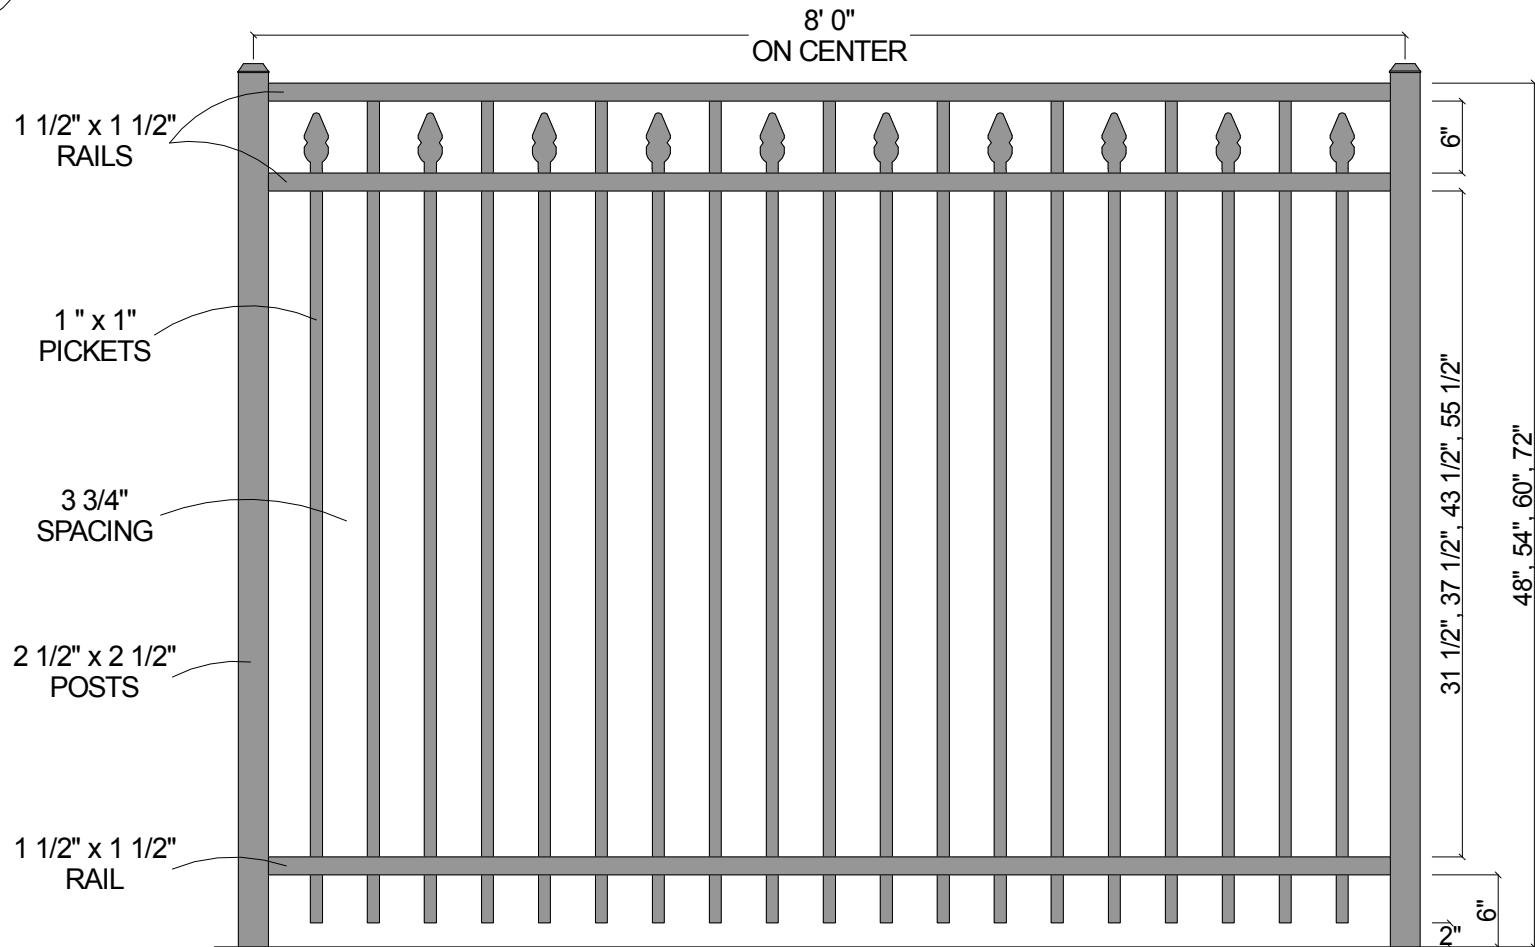

**FINIAL OPTION:**

Post Size	
48" Tall	2 1/2" x 2 1/2" x 6 1/2'
54" Tall	2 1/2" x 2 1/2" x 7'
60" Tall	2 1/2" x 2 1/2" x 7 1/2'
72" Tall	2 1/2" x 2 1/2" x 8 1/2'

CourtYard® Aluminum Fence		
Scale: 3/32" : 1"		Drawn By: J.D.S.
Date: 4/01/09		Revised:
<b>2233</b> (3-Rail w/Alt. Pickets)		
As Shown: 8' x 72" 2233		Drawing Number: 2233