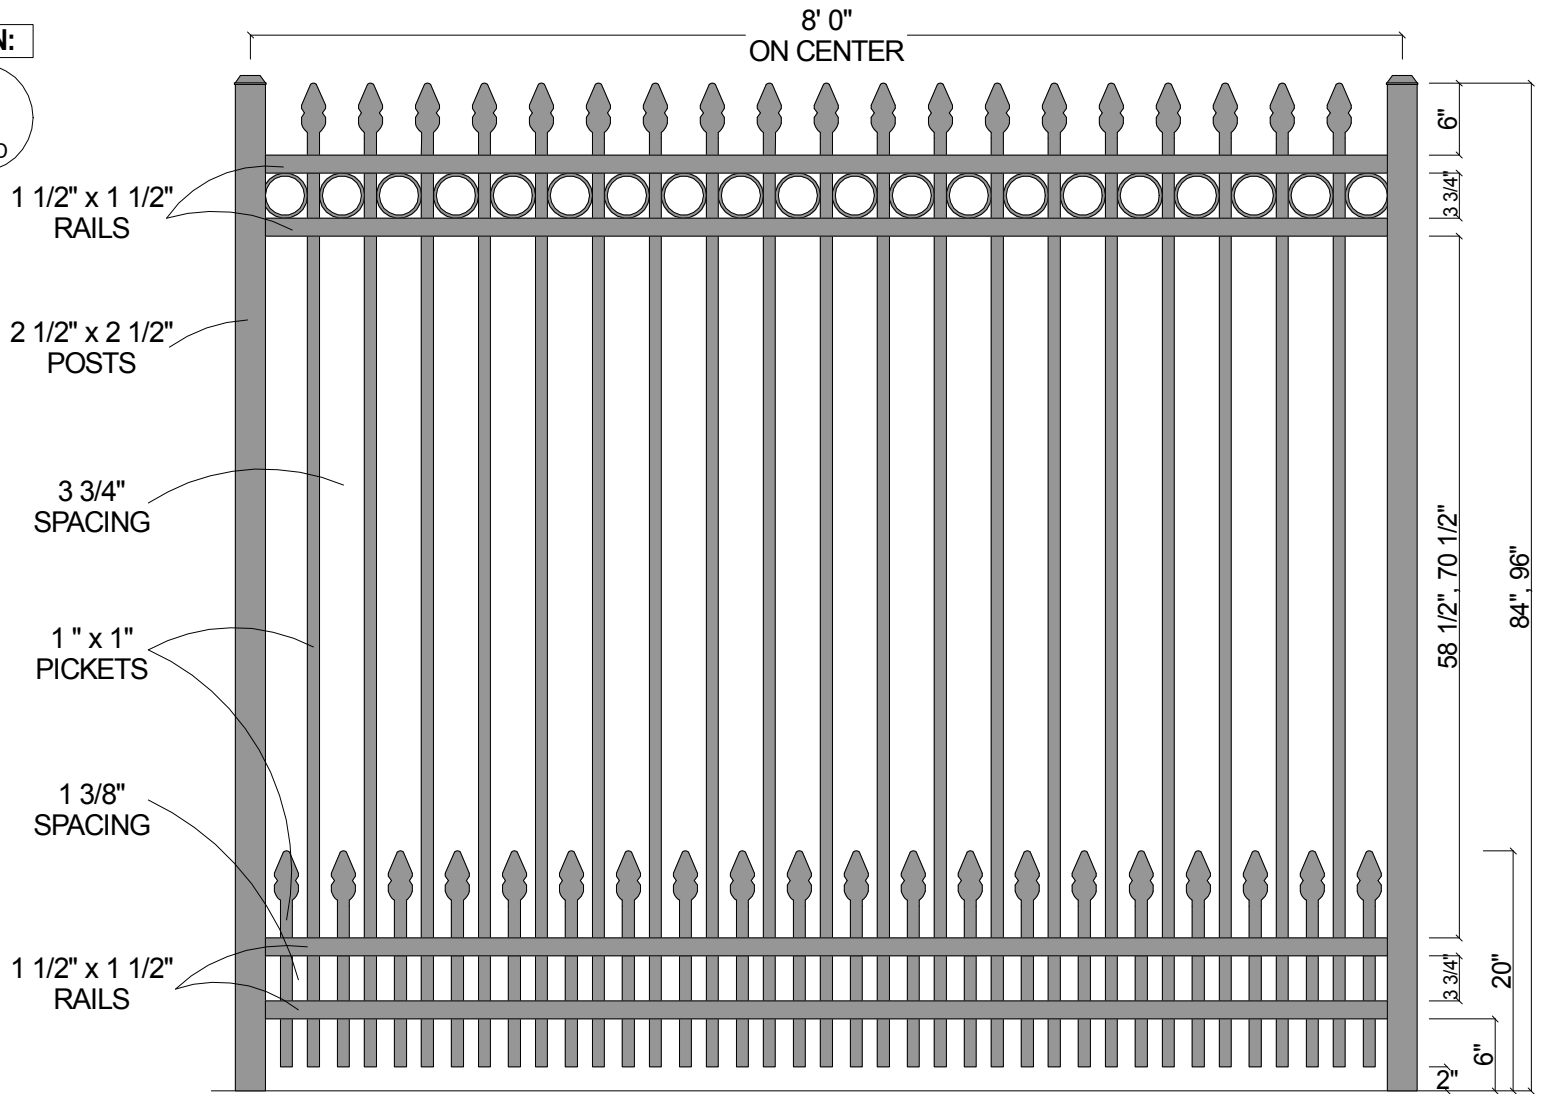

FINIAL OPTION:

| Post Size | |
|-----------|--------------------------|
| 84" Tall | 2 1/2" x 2 1/2" x 10' 0" |
| 96" Tall | 2 1/2" x 2 1/2" x 11' 0" |

| | |
|---|------------------------------|
| CourtYard® Aluminum Fence | |
| Scale: 3/32" : 1" | Drawn By: J.D.S. |
| Date: 4/01/09 | Revised: |
| 2141R w/Short Picket Option | |
| As Shown: 8' x 84" 2141R w/Short Picket Option | Drawing Number: 2141R-SPO |