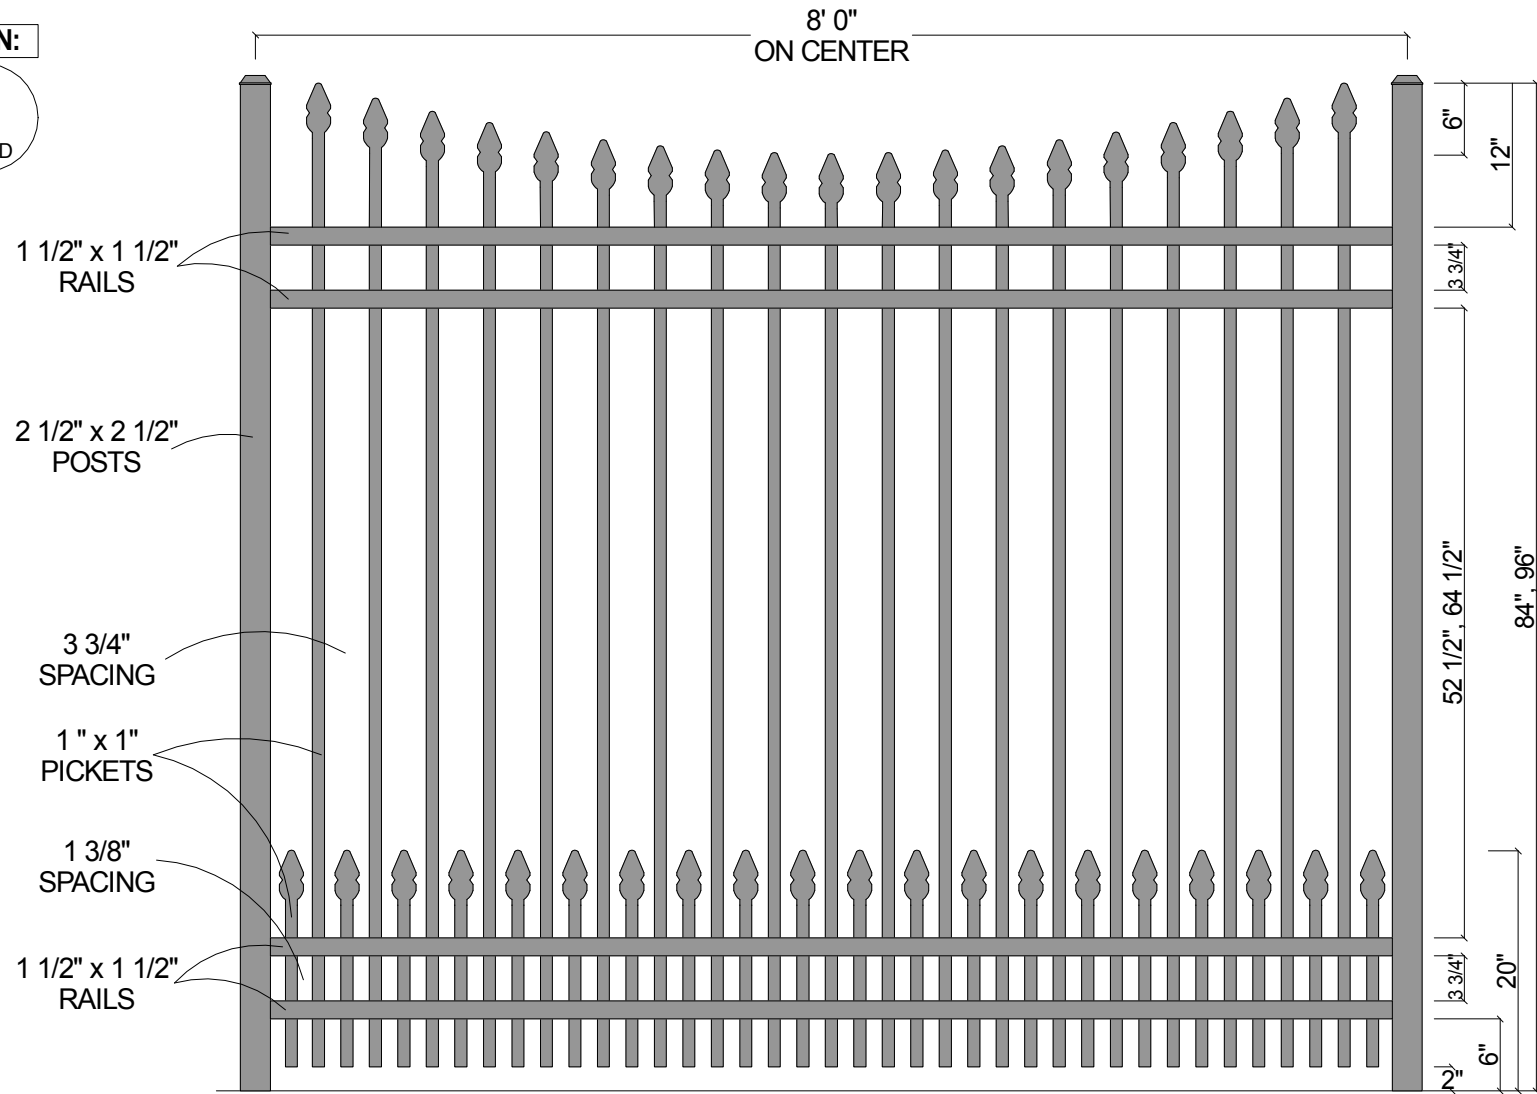

**FINIAL OPTION:**

Post Size	
84" Tall	2 1/2" x 2 1/2" x 10' 0"
96" Tall	2 1/2" x 2 1/2" x 11' 0"

<b>CourtYard® Aluminum Fence</b>		
Scale: 3/32" : 1"		Drawn By: J.D.S.
Date: 4/01/09		Revised:
<b>2141 Concave</b> w/Short Picket Option		
As Shown:	Drawing Number:	
8' x 84" 2141 Concave w/Short Picket Option	2141Cncv-SPO	