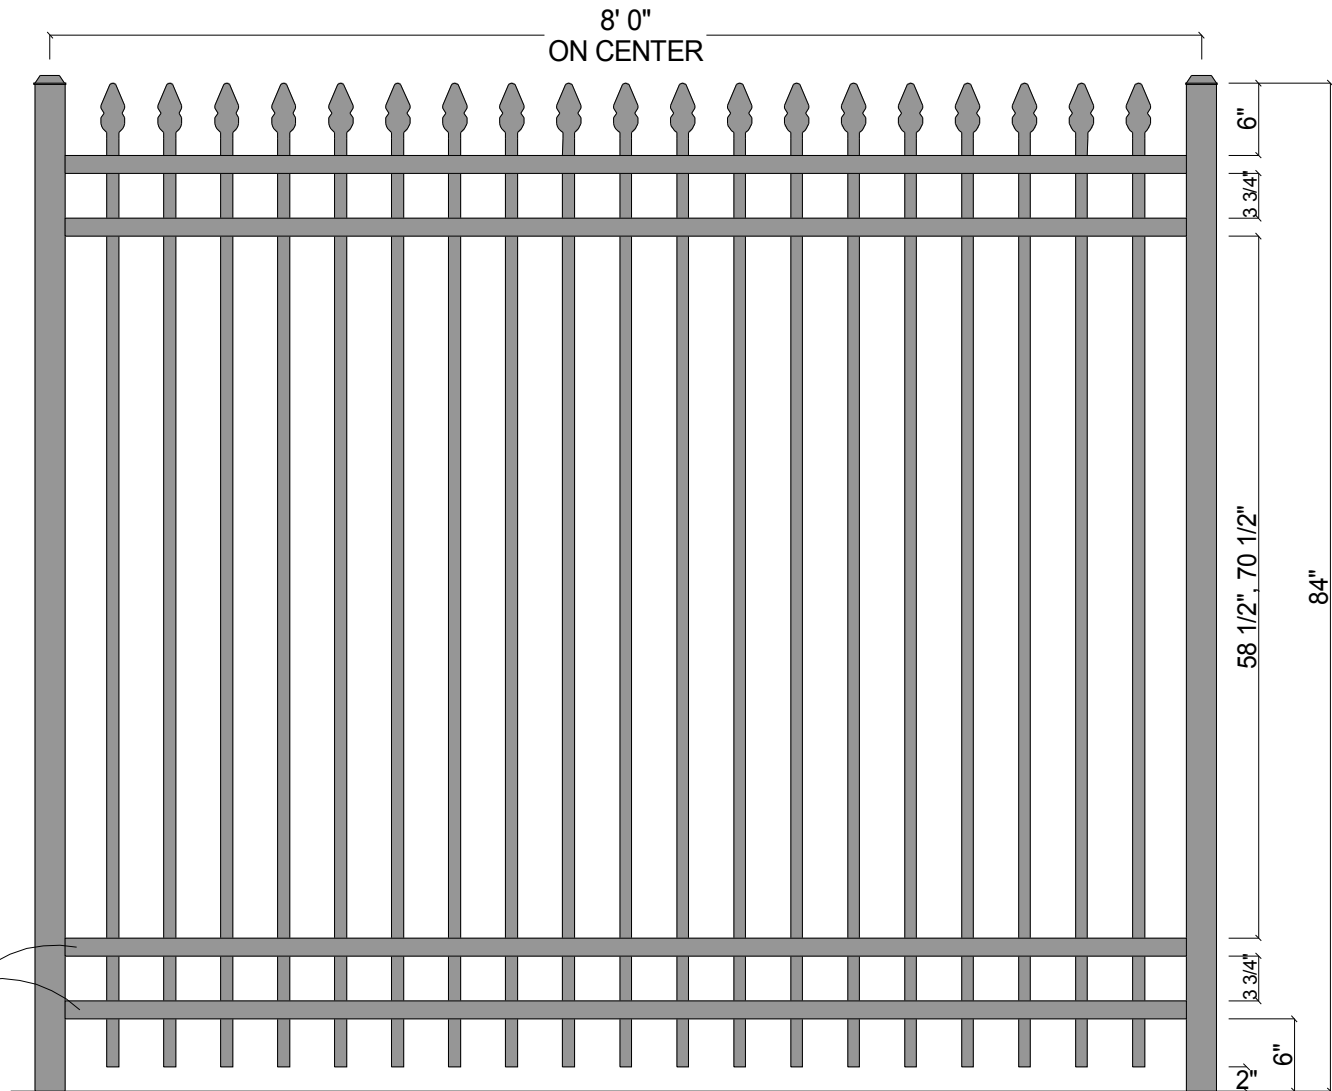

**FINIAL OPTION:**

1 1/2" x 1 1/2"  
RAILS

1" x 1"  
PICKETS

3 3/4"  
SPACING

2 1/2" x 2 1/2"  
POSTS

1 1/2" x 1 1/2"  
RAILS

Post Size	
84" Tall	2 1/2" x 2 1/2" x 10' 0"
96" Tall	2 1/2" x 2 1/2" x 11' 0"

**CourtYard® Aluminum Fence**

Scale: 3/32" : 1"

Date: 2/04/08

Drawn By: J.D.S.

Revised:

**2141** (4-Rail w/Straight Pickets)

As Shown:  
8' x 84" 2141

Drawing Number:  
2141