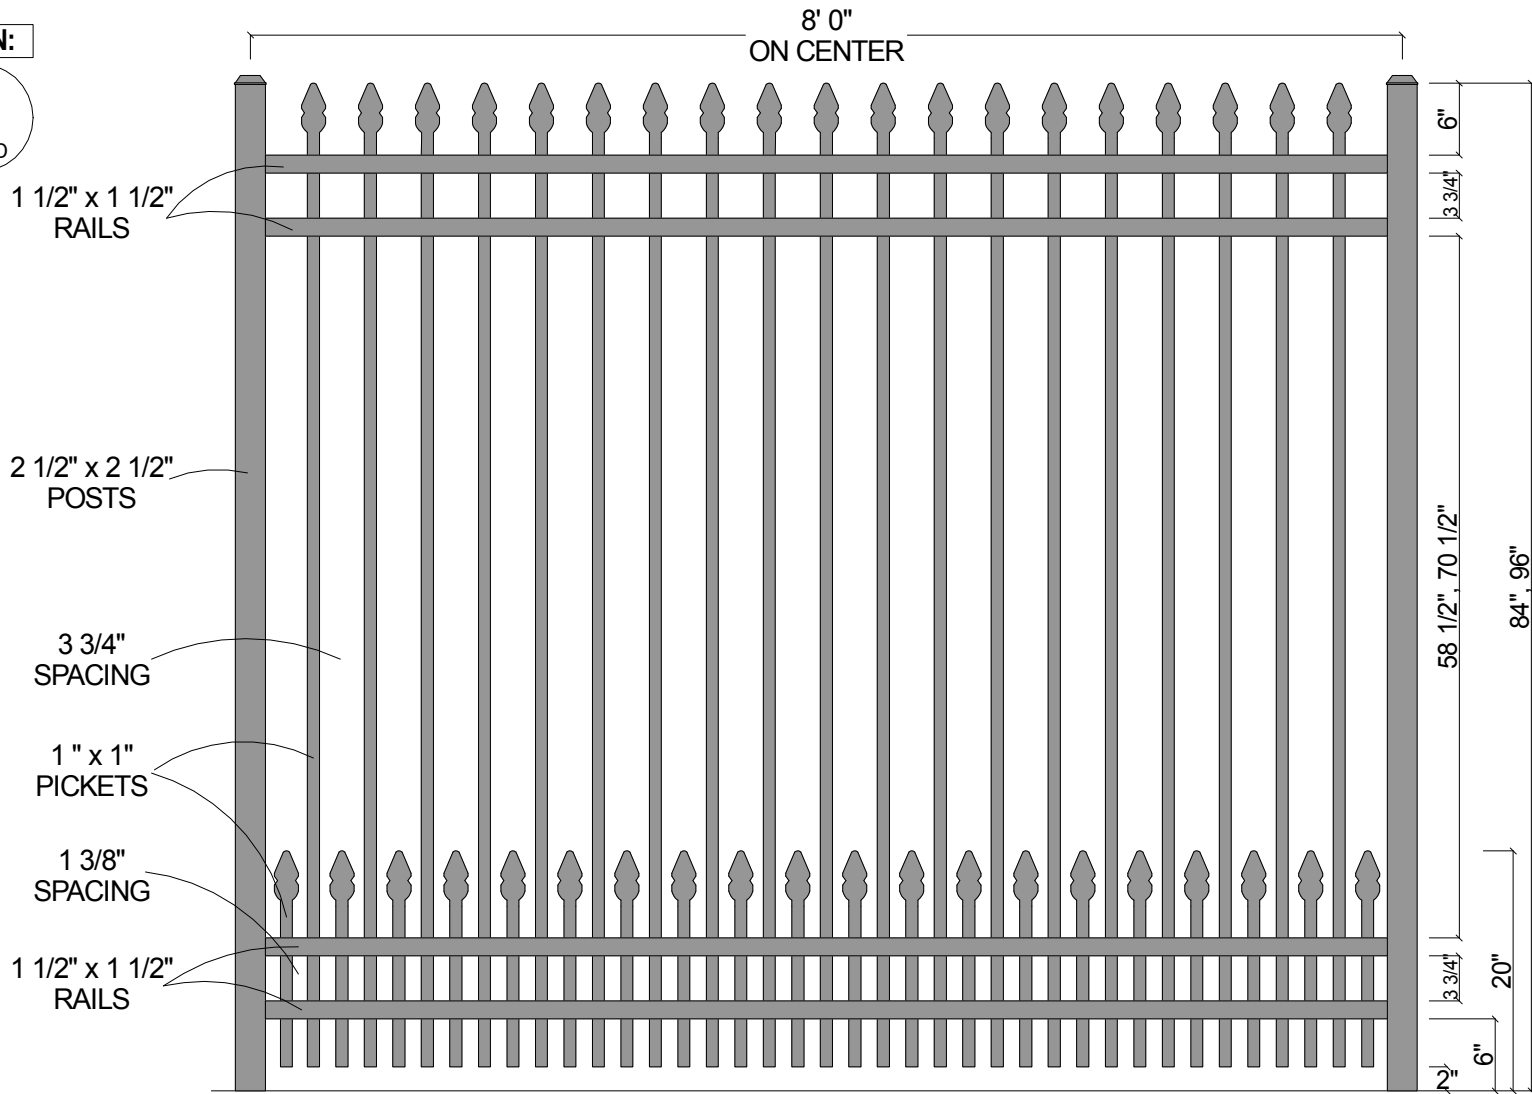

FINIAL OPTION:

Post Size	
84" Tall	2 1/2" x 2 1/2" x 10' 0"
96" Tall	2 1/2" x 2 1/2" x 11' 0"

CourtYard® Aluminum Fence		
Scale: 3/32" : 1"		Drawn By: J.D.S.
Date: 4/01/09		Revised:
2141 w/Short Picket Option		
As Shown:	Drawing Number:	
8' x 84" 2141 w/Short Picket Option	2141-SPO	