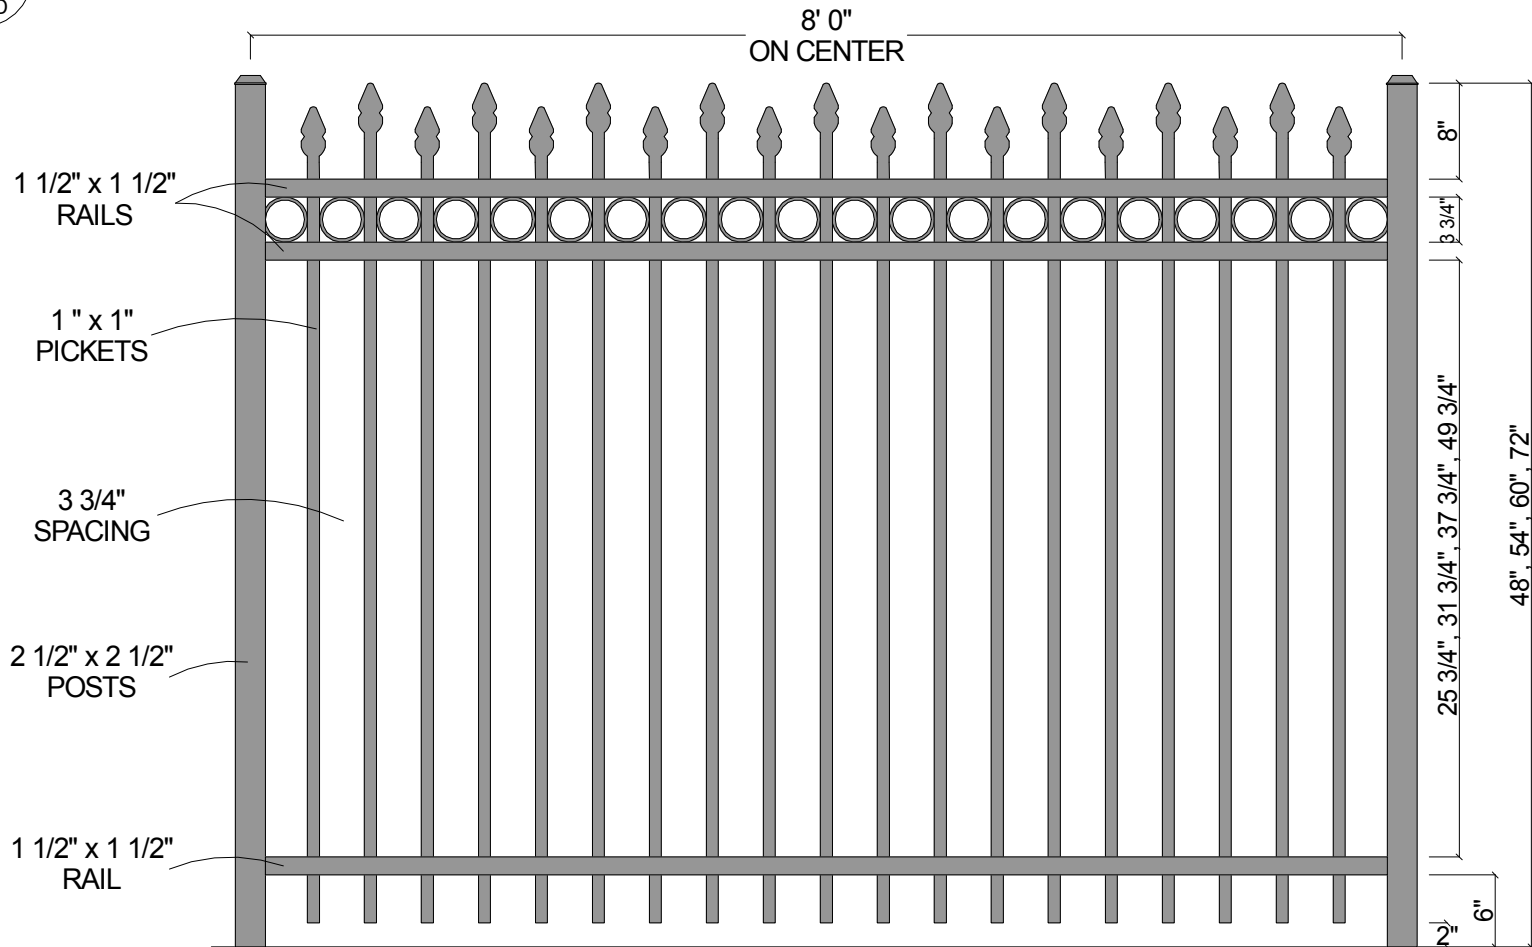

FINIAL OPTION:

Post Size	
48" Tall	2 1/2" x 2 1/2" x 6 1/2'
54" Tall	2 1/2" x 2 1/2" x 7'
60" Tall	2 1/2" x 2 1/2" x 7 1/2'
72" Tall	2 1/2" x 2 1/2" x 8 1/2'

CourtYard® Aluminum Fence		
Scale: 3/32" : 1"		Drawn By: J.D.S.
Date: 4/01/09		Revised:
2132R (3-Rail w/Alt. Pickets)		
As Shown: 8' x 72" 2132R	Drawing Number: 2132R	