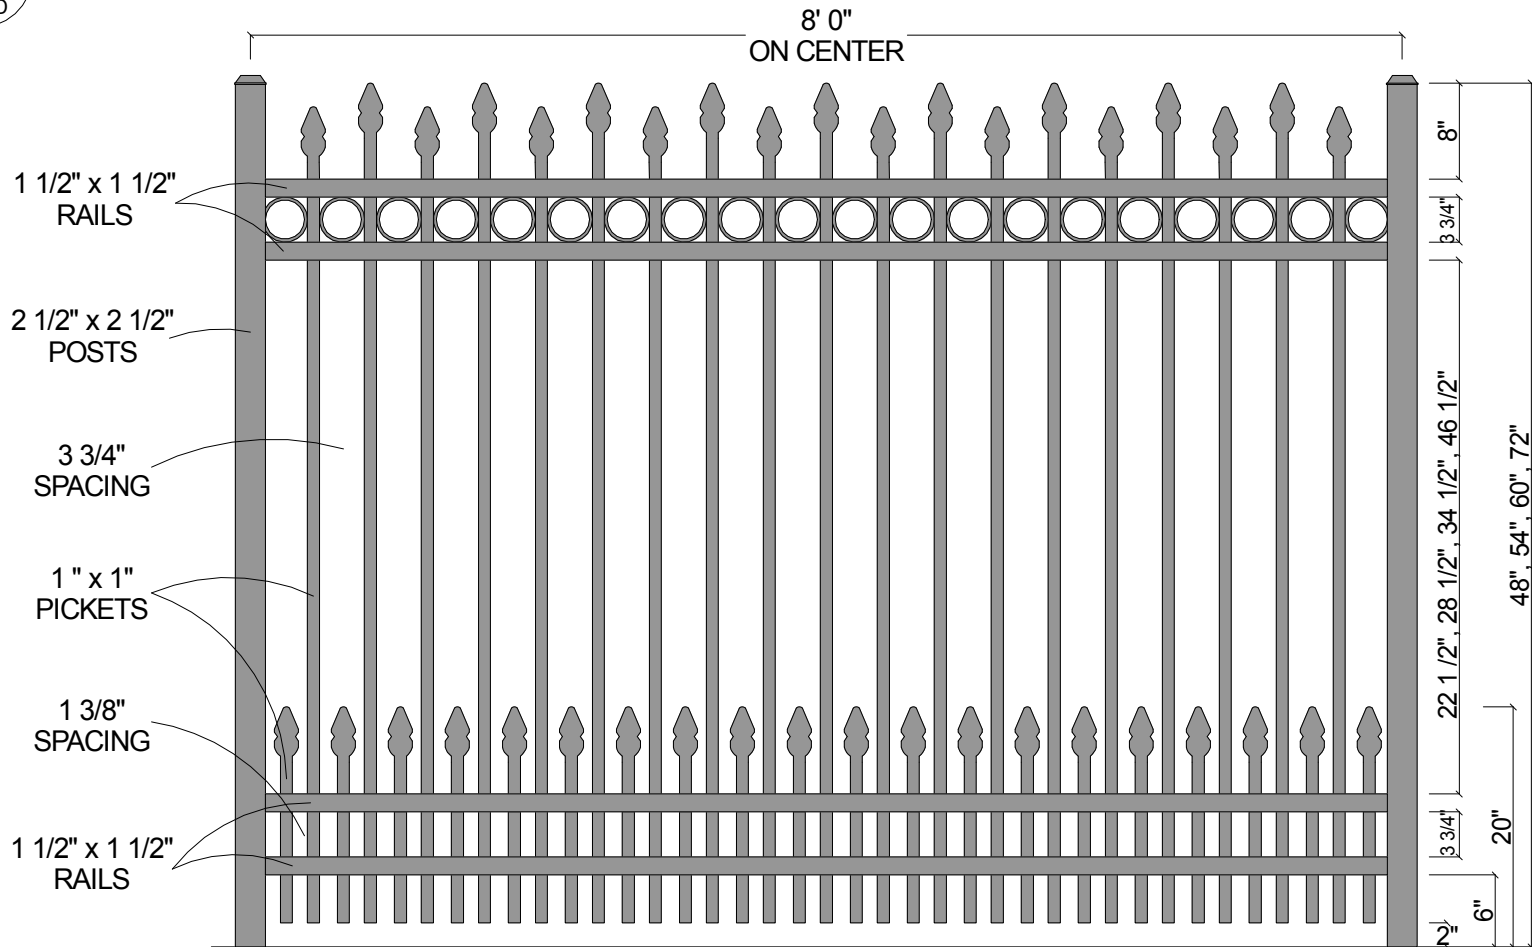

FINIAL OPTION:

Post Size	
48" Tall	2 1/2" x 2 1/2" x 6 1/2'
54" Tall	2 1/2" x 2 1/2" x 7'
60" Tall	2 1/2" x 2 1/2" x 7 1/2'
72" Tall	2 1/2" x 2 1/2" x 8 1/2'

CourtYard® Aluminum Fence		
Scale: 3/32" : 1"		Drawn By: J.D.S.
Date: 4/01/09		Revised:
2132R w/Short Picket Option		
As Shown: 8' x 72" 2132R w/Short Picket Option		Drawing Number: 2132R-SPO