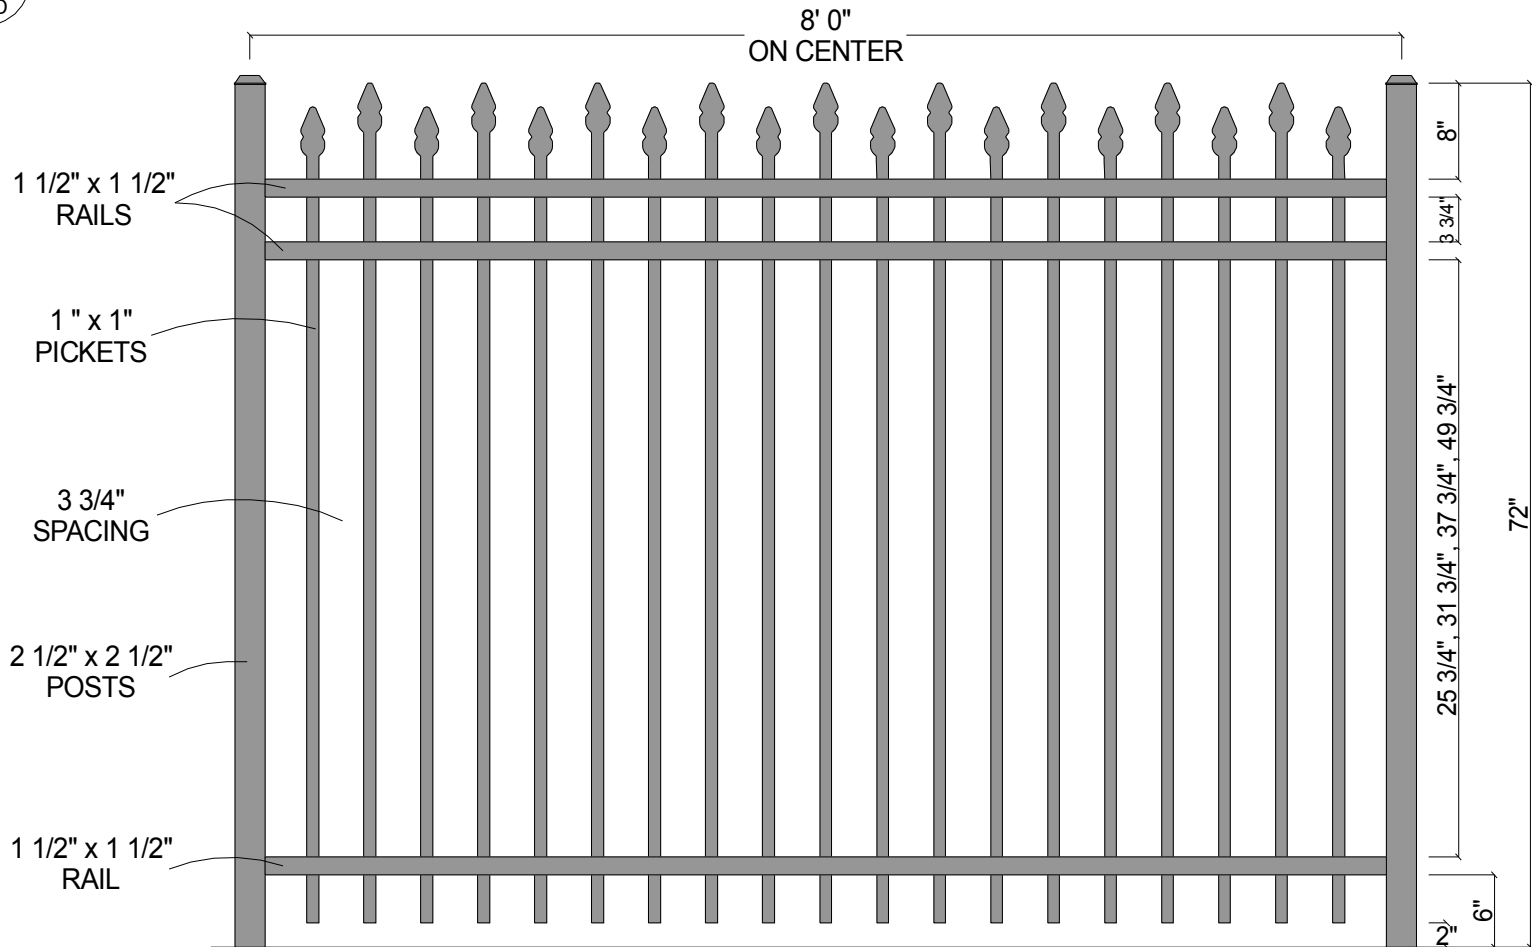

FINIAL OPTION:

Post Size

48" Tall	2 1/2" x 2 1/2" x 6 1/2'
54" Tall	2 1/2" x 2 1/2" x 7'
60" Tall	2 1/2" x 2 1/2" x 7 1/2'
72" Tall	2 1/2" x 2 1/2" x 8 1/2'

CourtYard® Aluminum Fence

Scale: 3/32" : 1"	Drawn By: J.D.S.
Date: 2/04/08	Revised:
2132 (3-Rail w/Alt. Pickets)	
As Shown: 8' x 72" 2132	Drawing Number: 2132