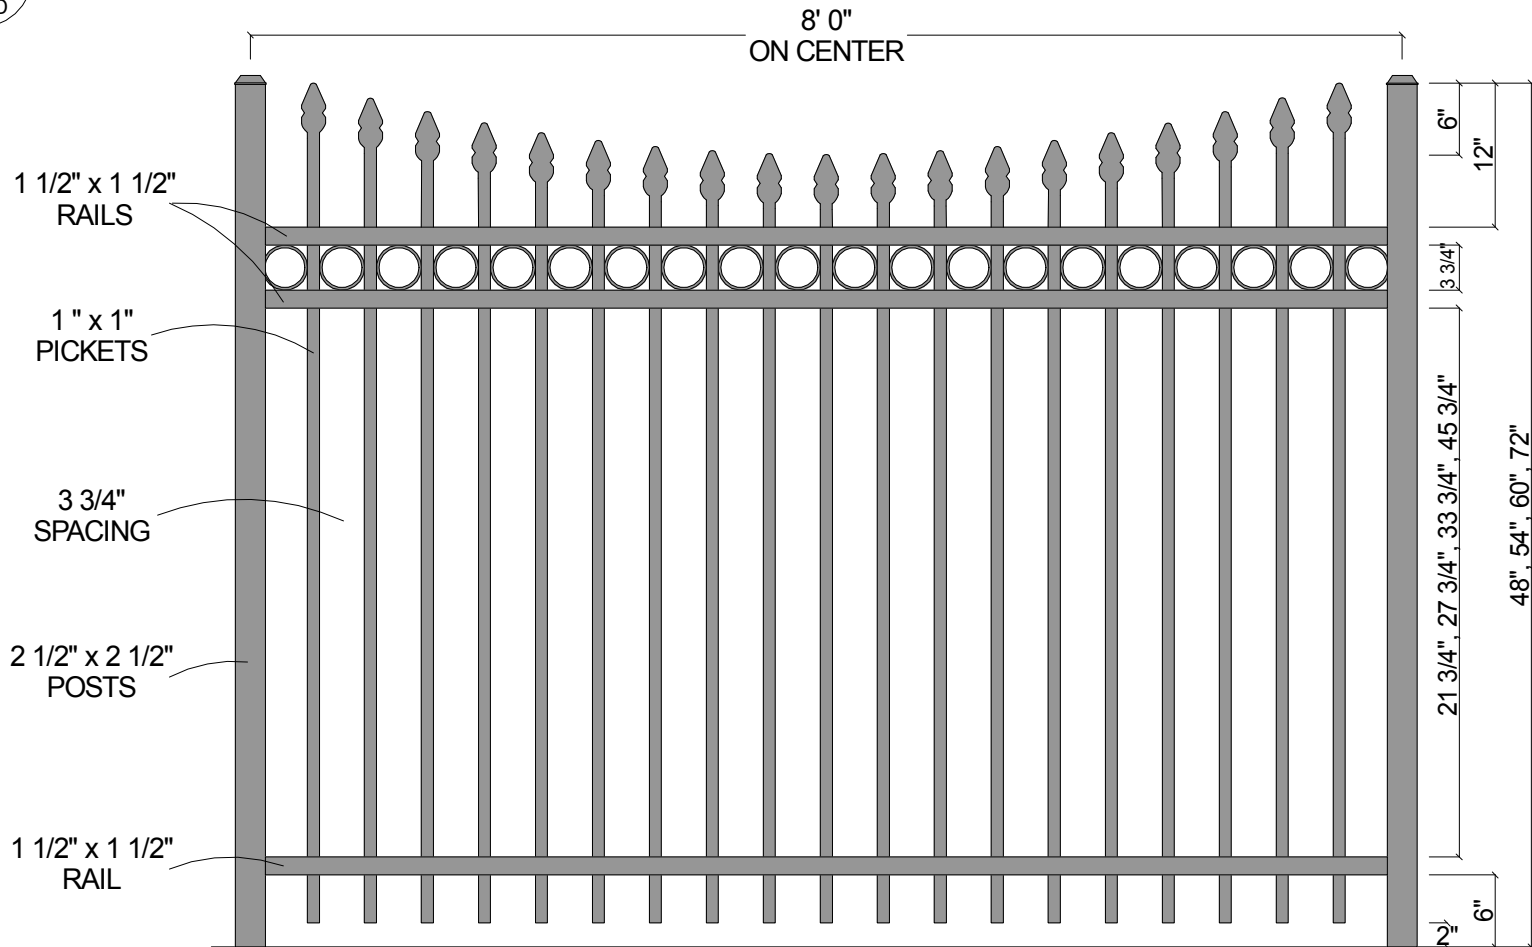

FINIAL OPTION:

Post Size	
48" Tall	2 1/2" x 2 1/2" x 6 1/2'
54" Tall	2 1/2" x 2 1/2" x 7'
60" Tall	2 1/2" x 2 1/2" x 7 1/2'
72" Tall	2 1/2" x 2 1/2" x 8 1/2'

CourtYard® Aluminum Fence		
Scale: 3/32" : 1"		Drawn By: J.D.S.
Date: 4/01/09		Revised:
2131R Concave (3-Rail w/Straight Pickets)		
As Shown: 8' x 72" 2131R Concave		Drawing Number: 2131RCncv