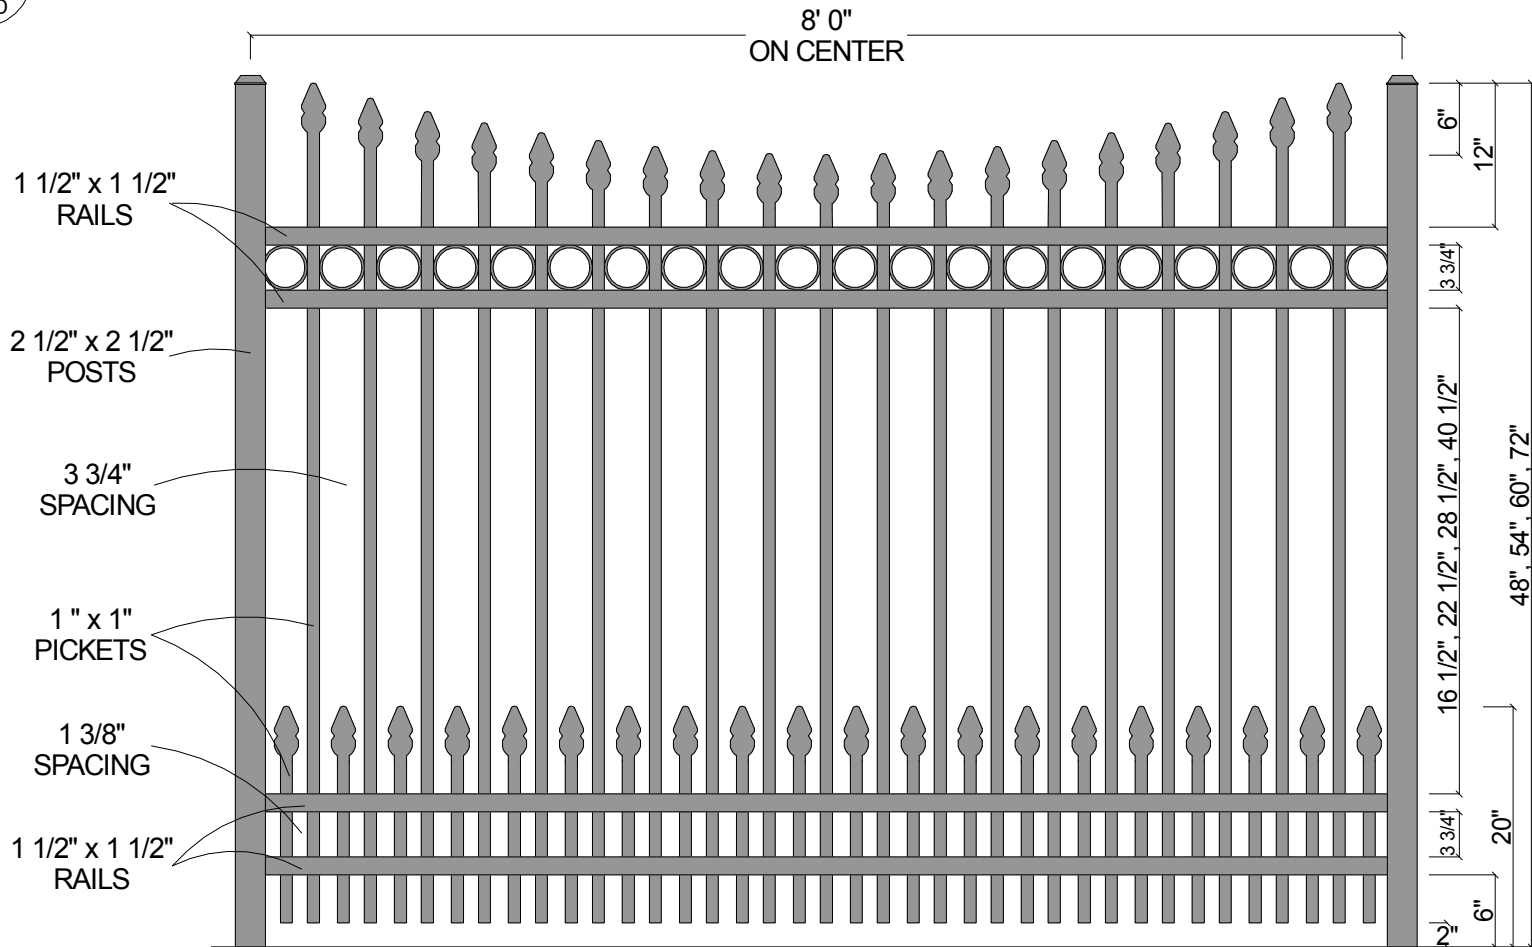

**FINIAL OPTION:**

**Post Size**

48" Tall	2 1/2" x 2 1/2" x 6 1/2'
54" Tall	2 1/2" x 2 1/2" x 7'
60" Tall	2 1/2" x 2 1/2" x 7 1/2'
72" Tall	2 1/2" x 2 1/2" x 8 1/2'

**CourtYard® Aluminum Fence**

Scale: 3/32" : 1"	Drawn By: J.D.S.
Date: 4/01/09	Revised:

**2131R Concave** w/Short Picket Option

As Shown: 8' x 72" 2131R Concave w/Short Picket Option	Drawing Number: 2131RCncv-SPO
---	----------------------------------