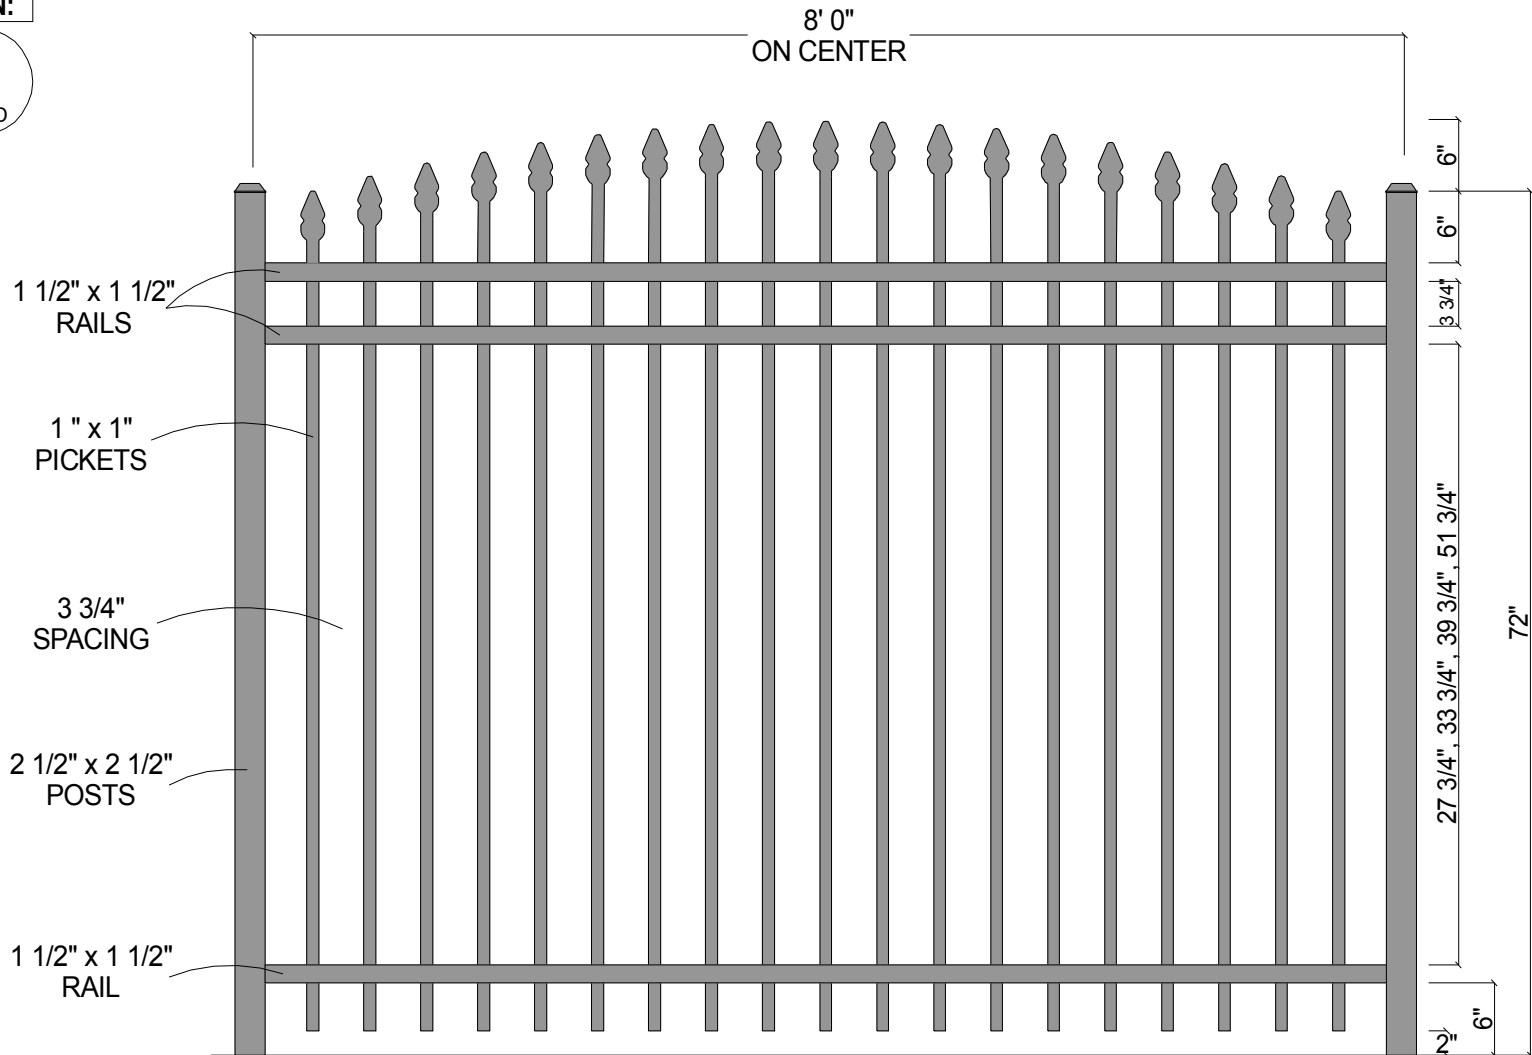

**FINIAL OPTION:**

Post Size	
48" Tall	2 1/2" x 2 1/2" x 6 1/2'
54" Tall	2 1/2" x 2 1/2" x 7'
60" Tall	2 1/2" x 2 1/2" x 7 1/2'
72" Tall	2 1/2" x 2 1/2" x 8 1/2'

**CourtYard® Aluminum Fence**

Scale: 3/32" : 1"

Date: 2/04/08

Drawn By: J.D.S.

Revised:

**2131 Convex** (3-Rail w/Straight Pickets)

As Shown:

8' x 72" 2131 Convex

Drawing Number:

2131Cnvx