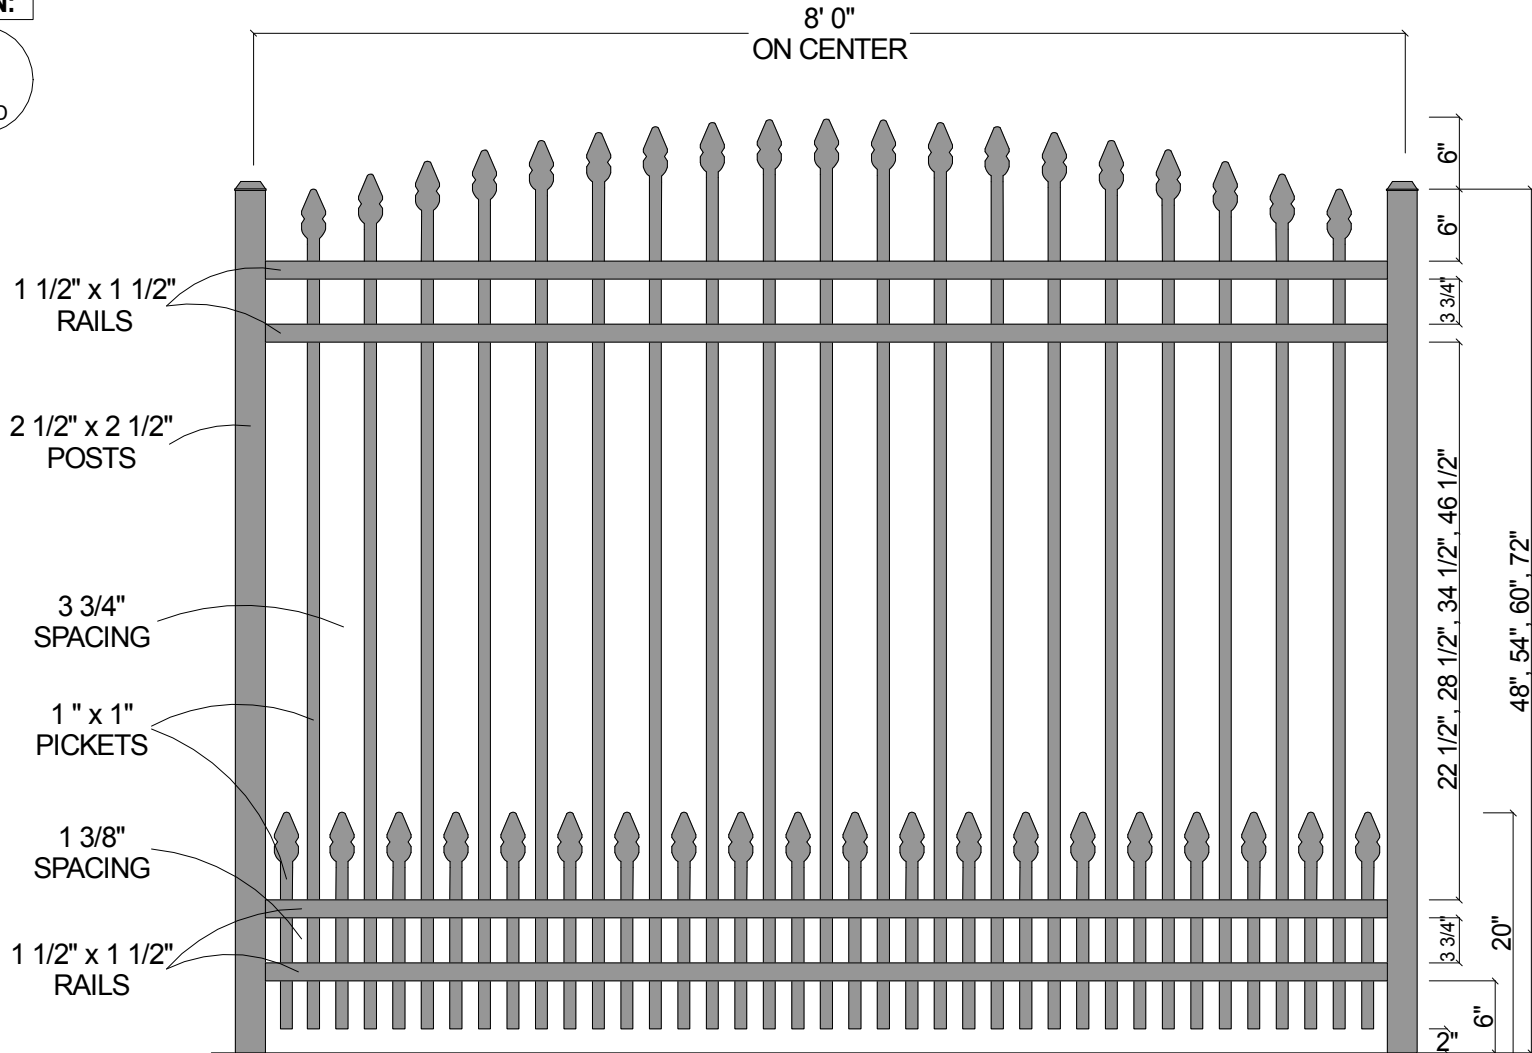

FINIAL OPTION:

Post Size

48" Tall	2 1/2" x 2 1/2" x 6 1/2'
54" Tall	2 1/2" x 2 1/2" x 7'
60" Tall	2 1/2" x 2 1/2" x 7 1/2'
72" Tall	2 1/2" x 2 1/2" x 8 1/2'

CourtYard® Aluminum Fence

Scale: 3/32" : 1"	Drawn By: J.D.S.
Date: 4/01/09	Revised:

2131 Convex w/Short Picket Option

As Shown: 8' x 72" 2131 Convex w/Short Picket Option	Drawing Number: 2131Cnxv-SPO
---	---------------------------------