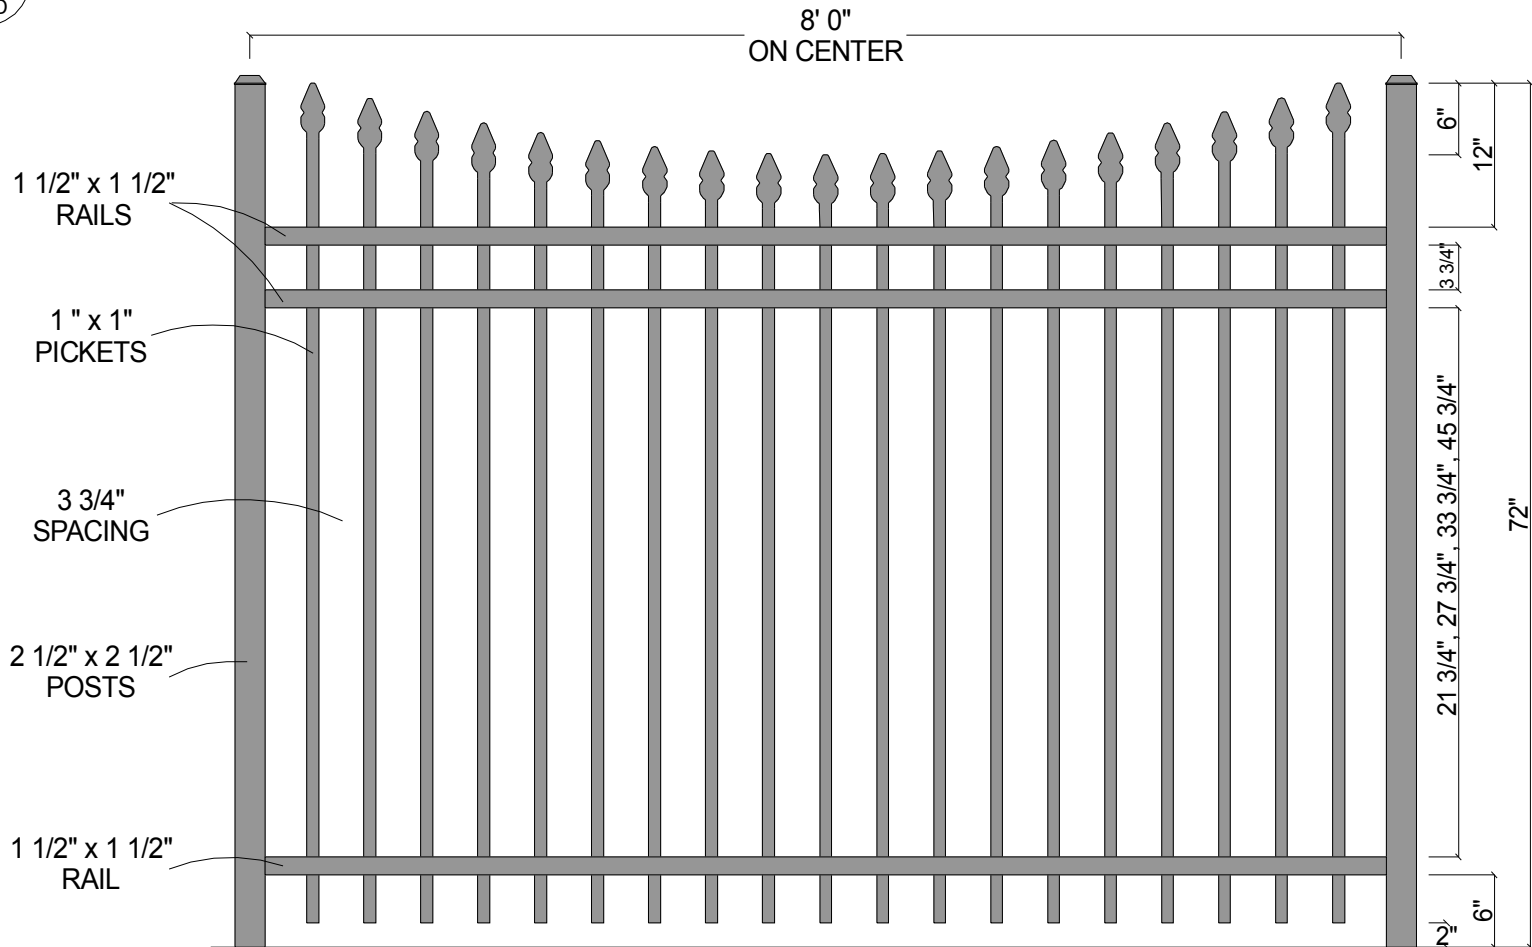

FINIAL OPTION:

Post Size	
48" Tall	2 1/2" x 2 1/2" x 6 1/2'
54" Tall	2 1/2" x 2 1/2" x 7'
60" Tall	2 1/2" x 2 1/2" x 7 1/2'
72" Tall	2 1/2" x 2 1/2" x 8 1/2'

CourtYard® Aluminum Fence		
Scale: 3/32" : 1"		Drawn By: J.D.S.
Date: 2/04/08		Revised:
2131 Concave (3-Rail w/Straight Pickets)		
As Shown:		Drawing Number:
8' x 72" 2131 Concave		2131Cncv