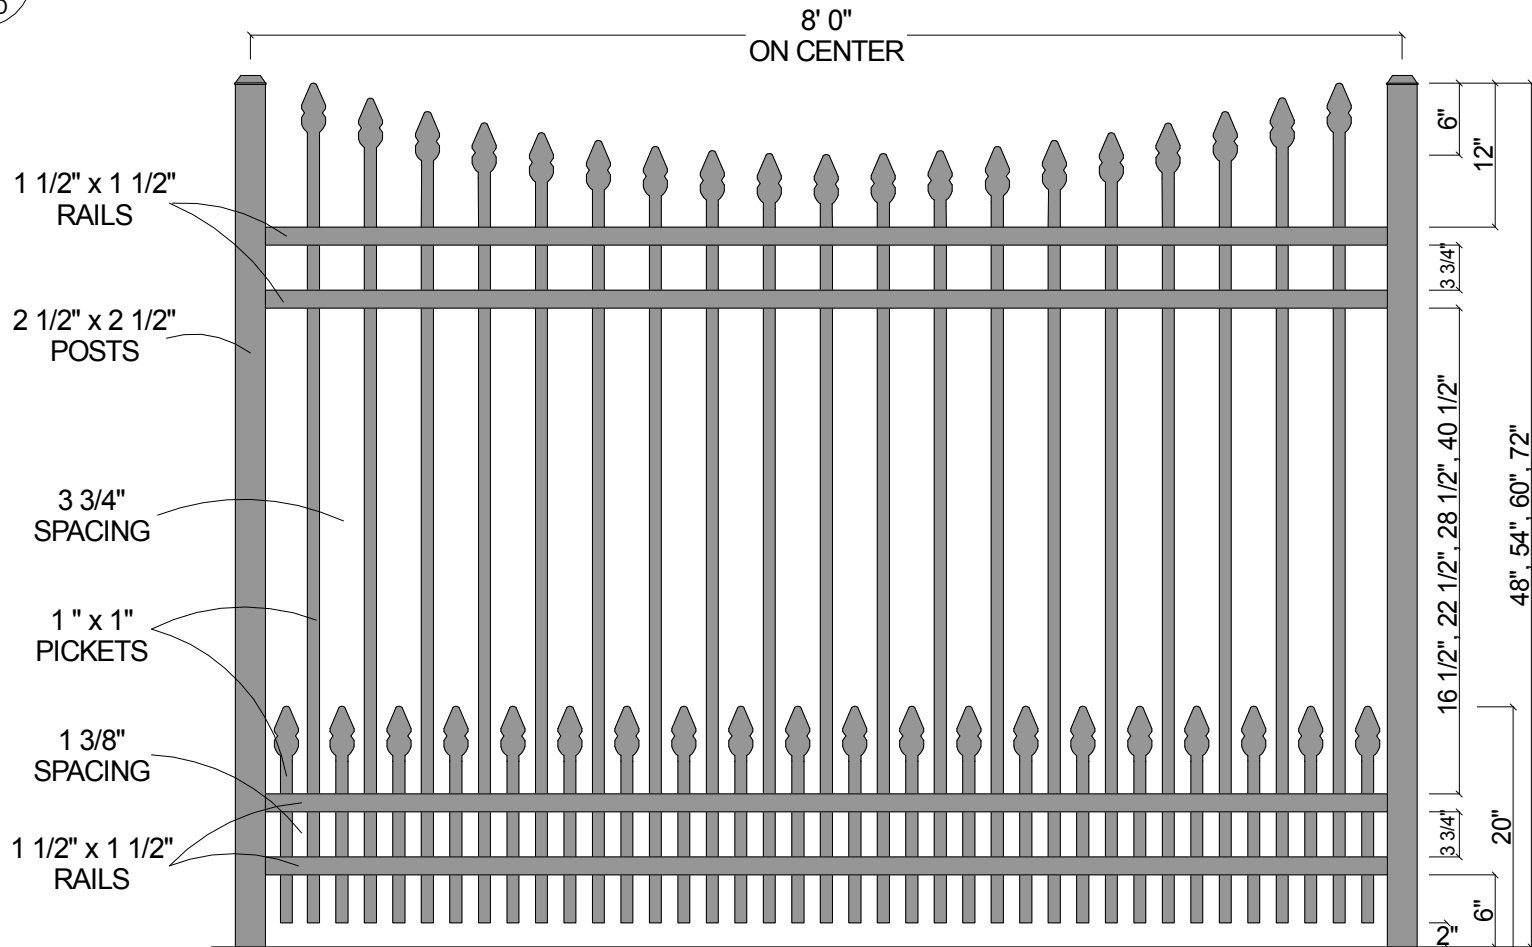

FINIAL OPTION:

Post Size

48" Tall	2 1/2" x 2 1/2" x 6 1/2'
54" Tall	2 1/2" x 2 1/2" x 7'
60" Tall	2 1/2" x 2 1/2" x 7 1/2'
72" Tall	2 1/2" x 2 1/2" x 8 1/2'

CourtYard® Aluminum Fence

Scale: 3/32" : 1"	Drawn By: J.D.S.
Date: 4/01/09	Revised:

2131 Concave w/Short Picket Option

As Shown: 8' x 72" 2131 Concave w/Short Picket Option	Drawing Number: 2131Cncv-SPO
--	---------------------------------