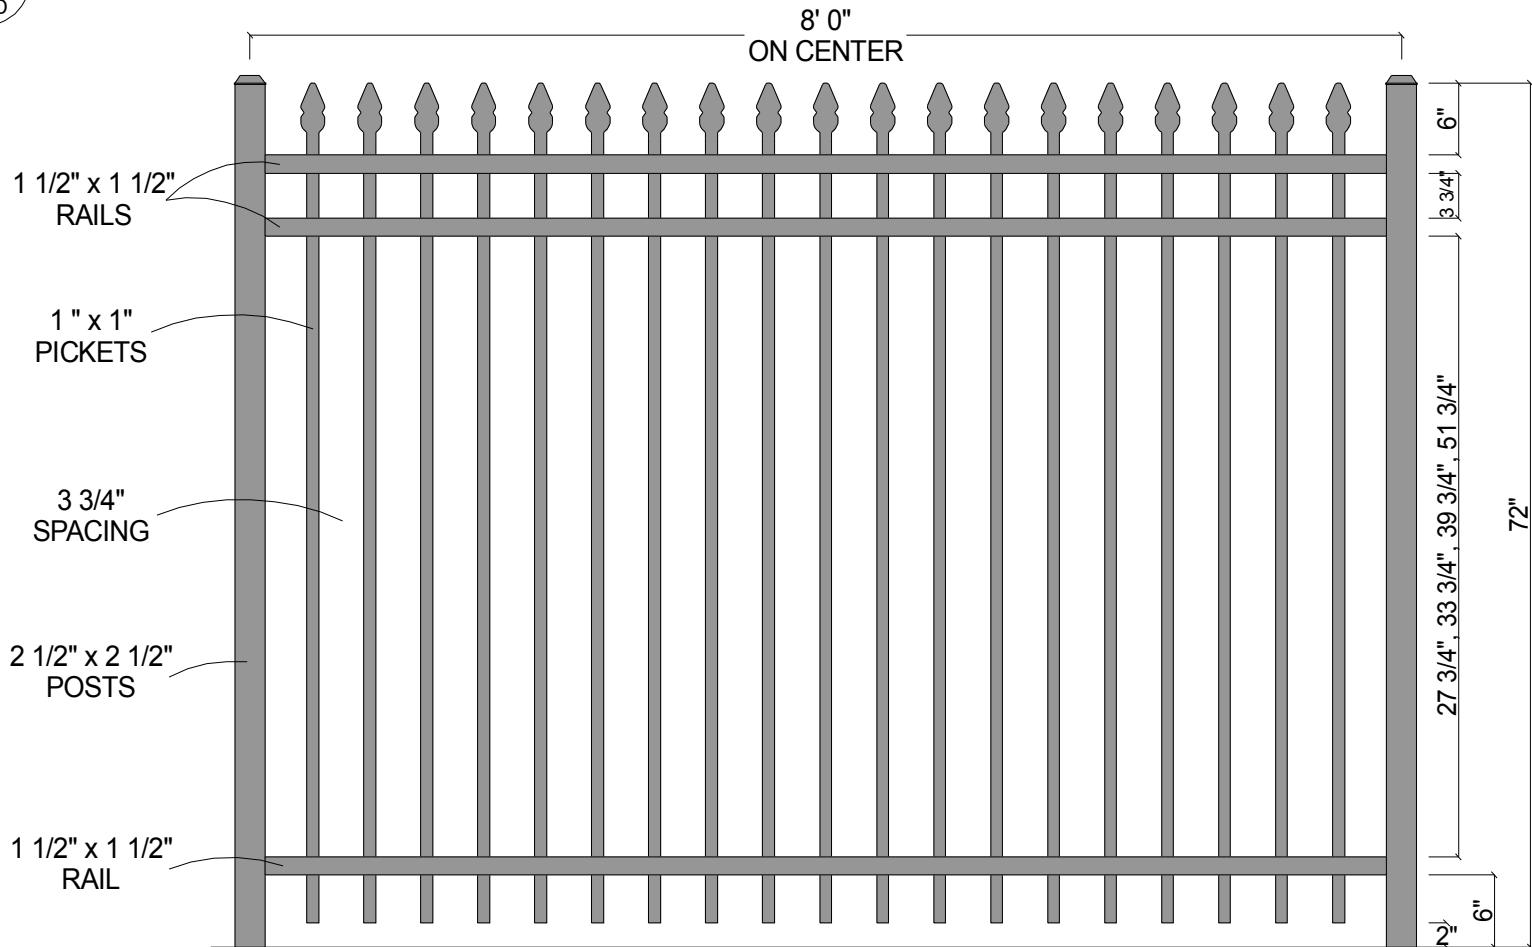

FINIAL OPTION:

Post Size	
48" Tall	2 1/2" x 2 1/2" x 6 1/2'
54" Tall	2 1/2" x 2 1/2" x 7'
60" Tall	2 1/2" x 2 1/2" x 7 1/2'
72" Tall	2 1/2" x 2 1/2" x 8 1/2'

CourtYard® Aluminum Fence		
Scale: 3/32" : 1"		Drawn By: J.D.S.
Date: 2/04/08		Revised:
2131 (3-Rail w/Straight Pickets)		
As Shown: 8' x 72" 2131		Drawing Number: 2131