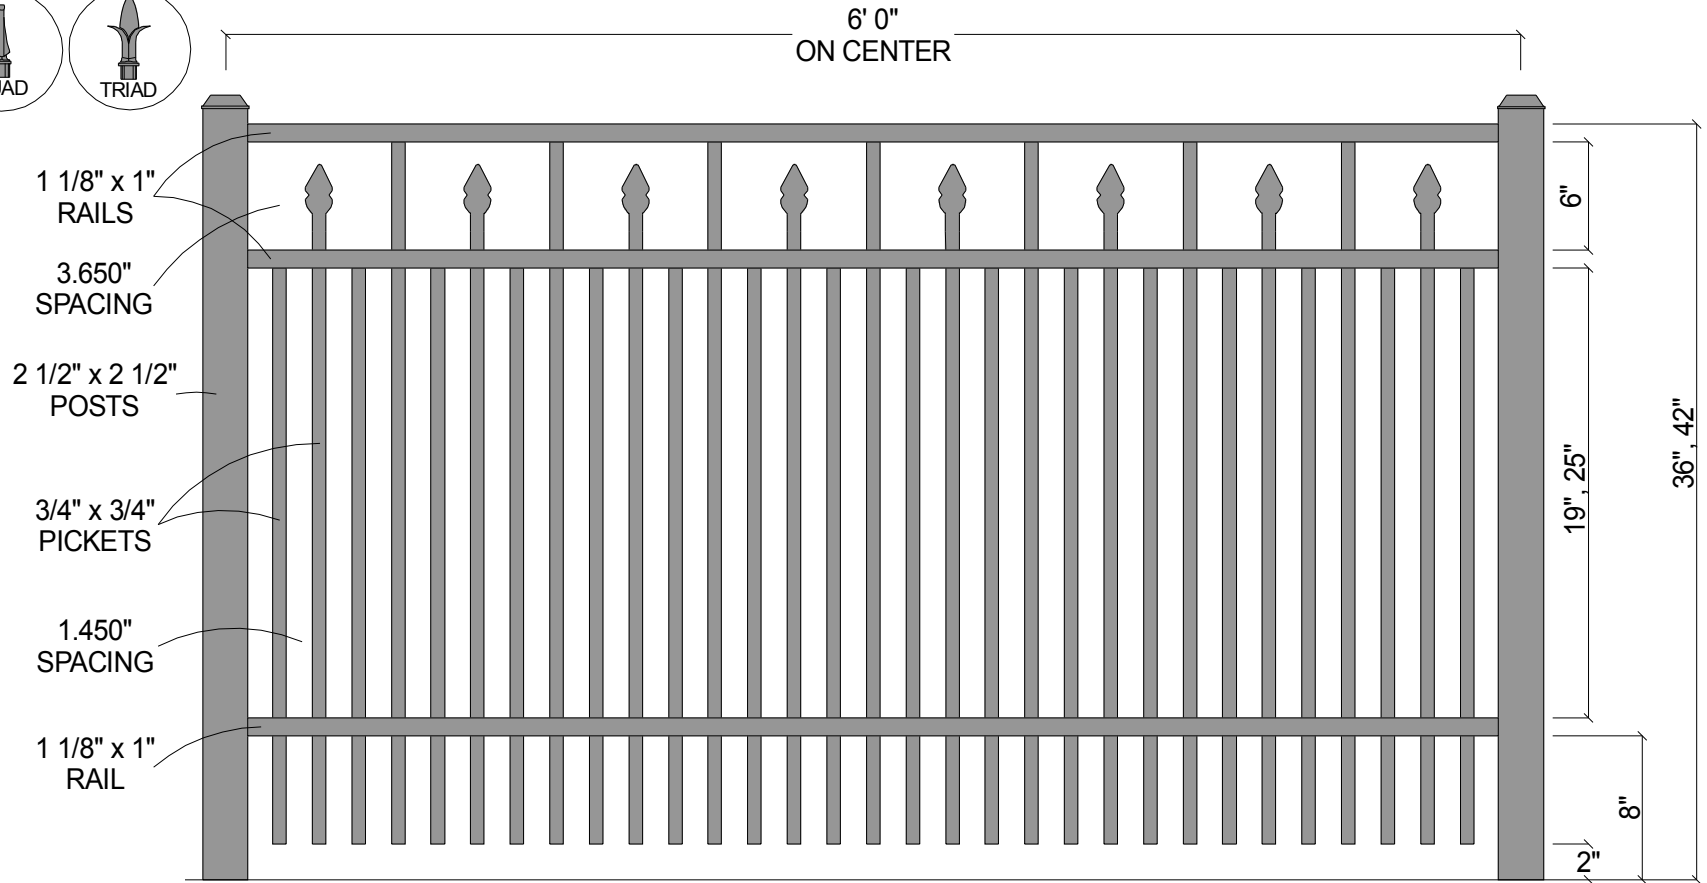

FINIAL OPTION:

Post Size	
36" Tall	2 1/2" x 2 1/2" x 5 1/2'
42" Tall	2 1/2" x 2 1/2" x 6'

CourtYard® Aluminum Fence		
Scale: 3/32" : 1"	Approved By: F.S.B.	Drawn By: J.D.S.
Date: 3/19/07		Revised:
1233 w/Short Picket Option		
As Shown: 6' x 42" 1233 w/Short Picket Option		Drawing Number: 1233-Short-36-42