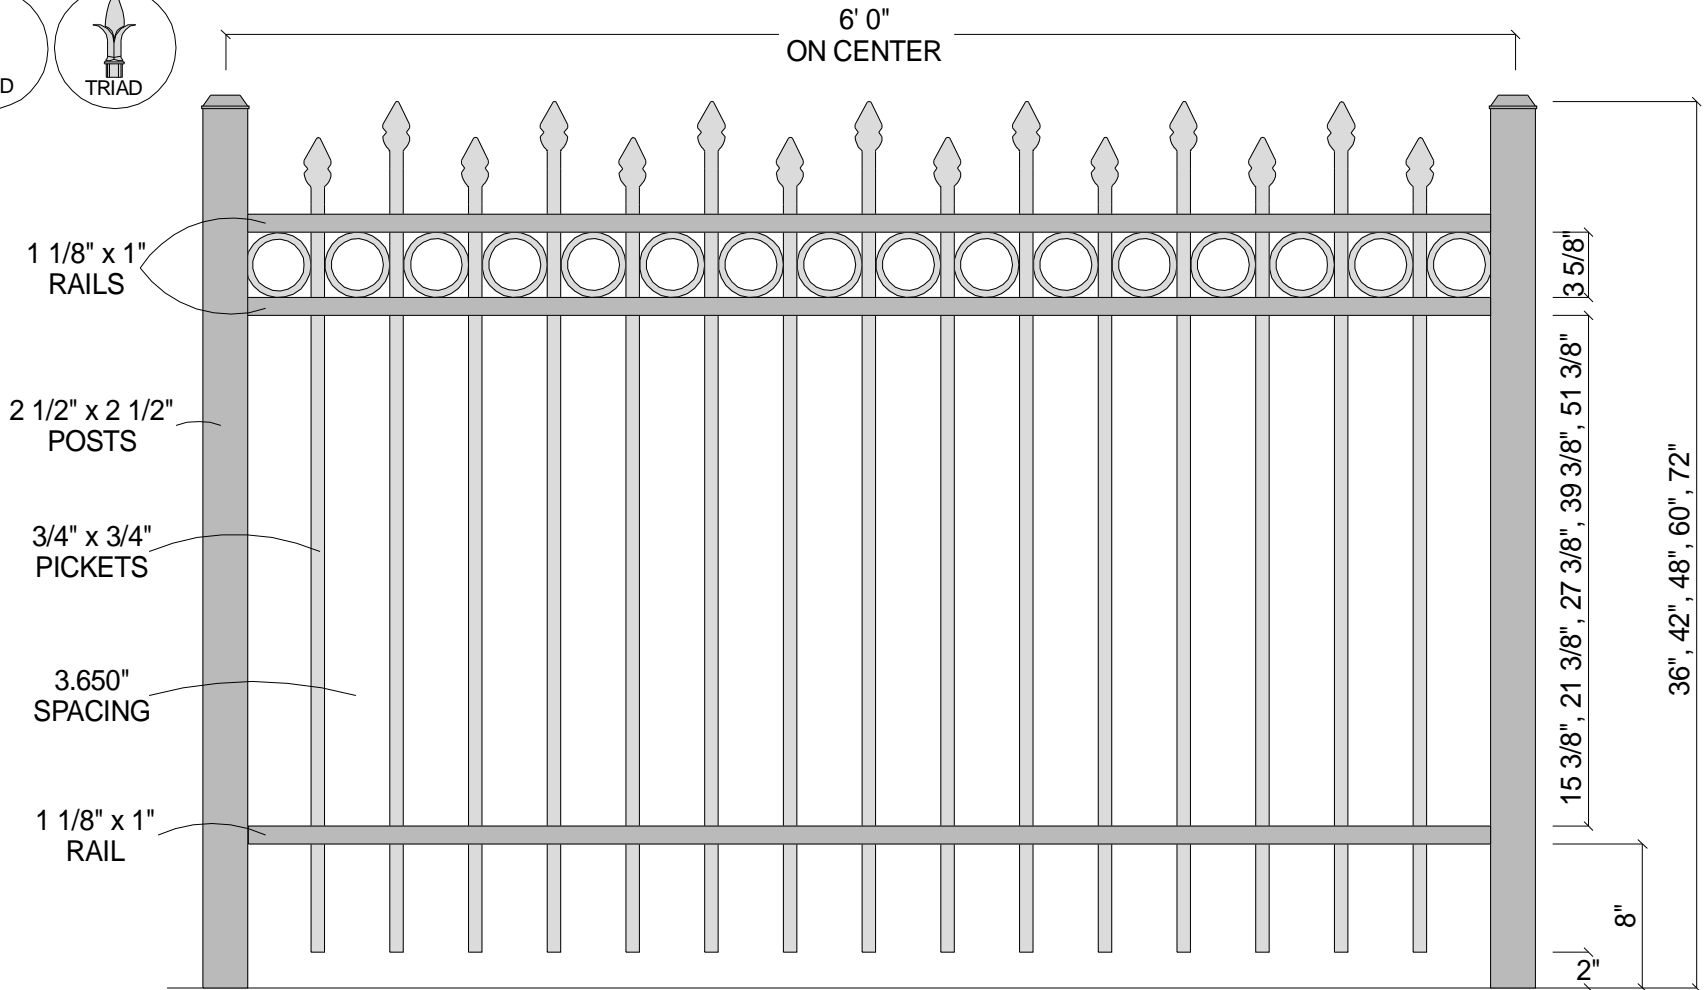

FINIAL OPTION:

Post Size	
36" Tall	2 1/2" x 2 1/2" x 5 1/2'
42" Tall	2 1/2" x 2 1/2" x 6'
48" Tall	2 1/2" x 2 1/2" x 6 1/2'
60" Tall	2 1/2" x 2 1/2" x 7 1/2'
72" Tall	2 1/2" x 2 1/2" x 8 1/2'

Courtyard® Aluminum Fence

Scale: 3/32" : 1"	Approved By: F.S.B.	Drawn By: J.D.S. Revised: 2/23/05
Date: 2/23/05		
1132 (3-Rail w/Alternating Pickets w/Rings)		
As Shown: 6' x 48" 1132 with Rings	Drawing Number: 1132Rings	