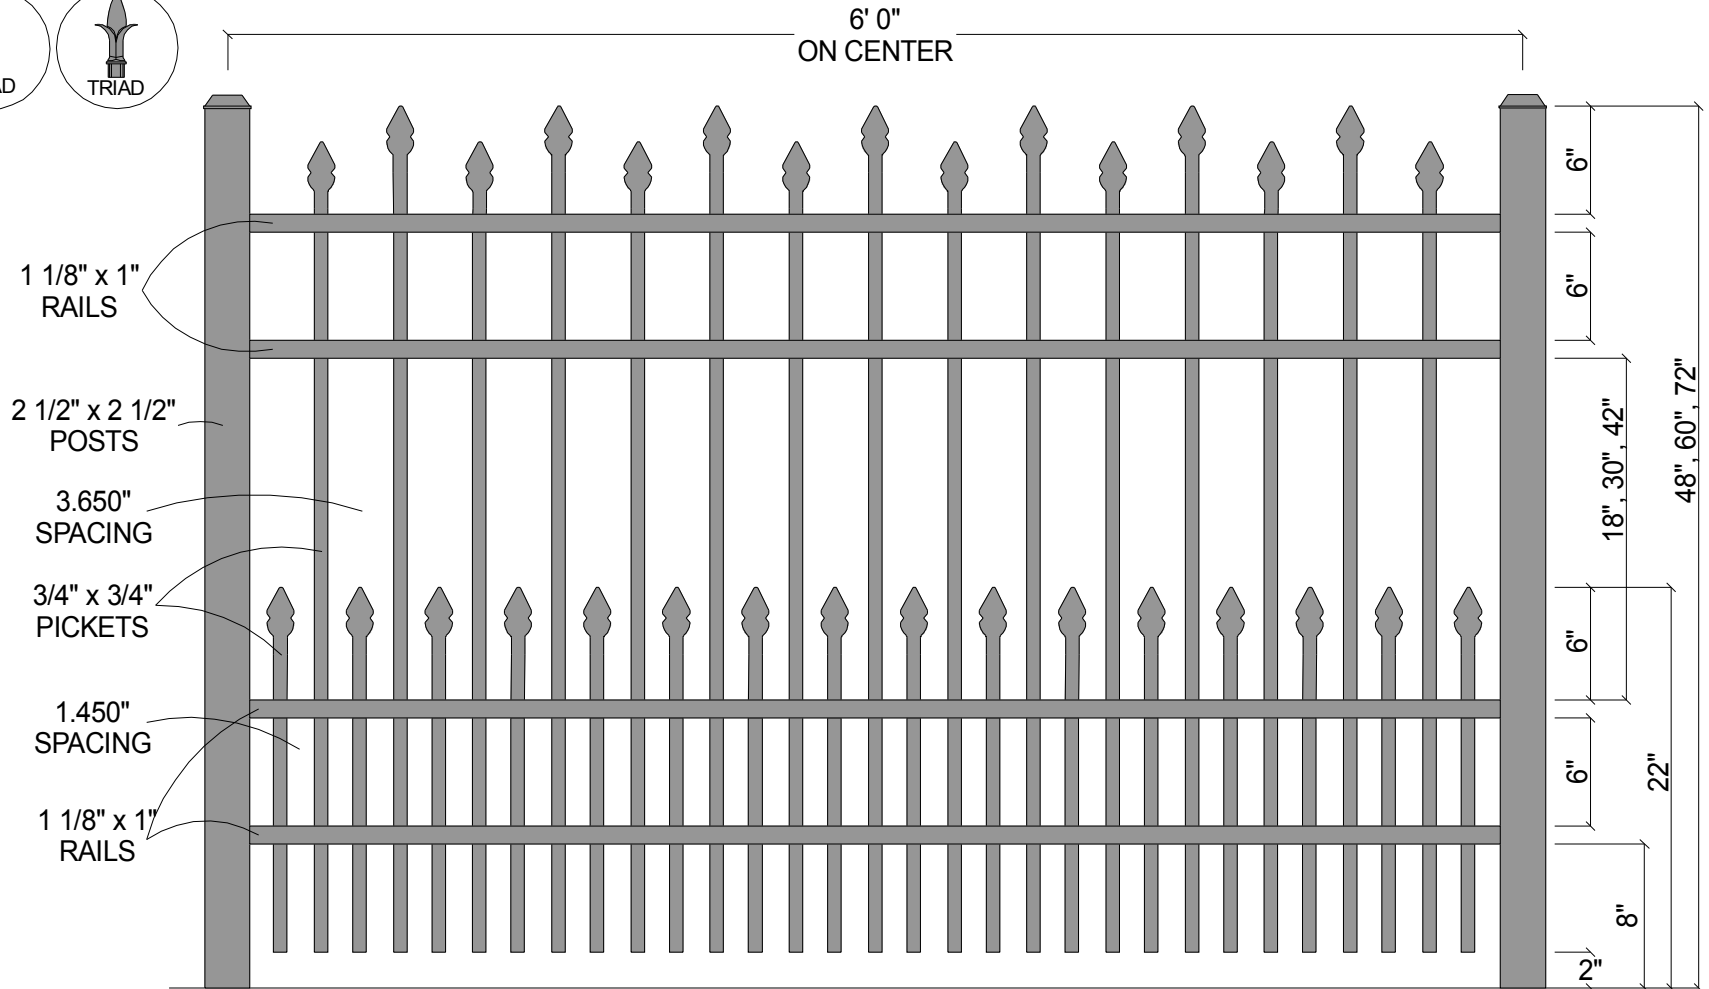

FINIAL OPTION:

Post Size	
48" Tall	2 1/2" x 2 1/2" x 6 1/2'
60" Tall	2 1/2" x 2 1/2" x 7 1/2'
72" Tall	2 1/2" x 2 1/2" x 8 1/2'

CourtYard® Aluminum Fence		
Scale: 3/32" : 1"	Approved By: F.S.B.	Drawn By: J.D.S.
Date: 3/19/07		Revised:
1132 w/Short Picket Option		
As Shown: 6' x 48" 1132 w/Short Picket Option	Drawing Number: 1132-Short	