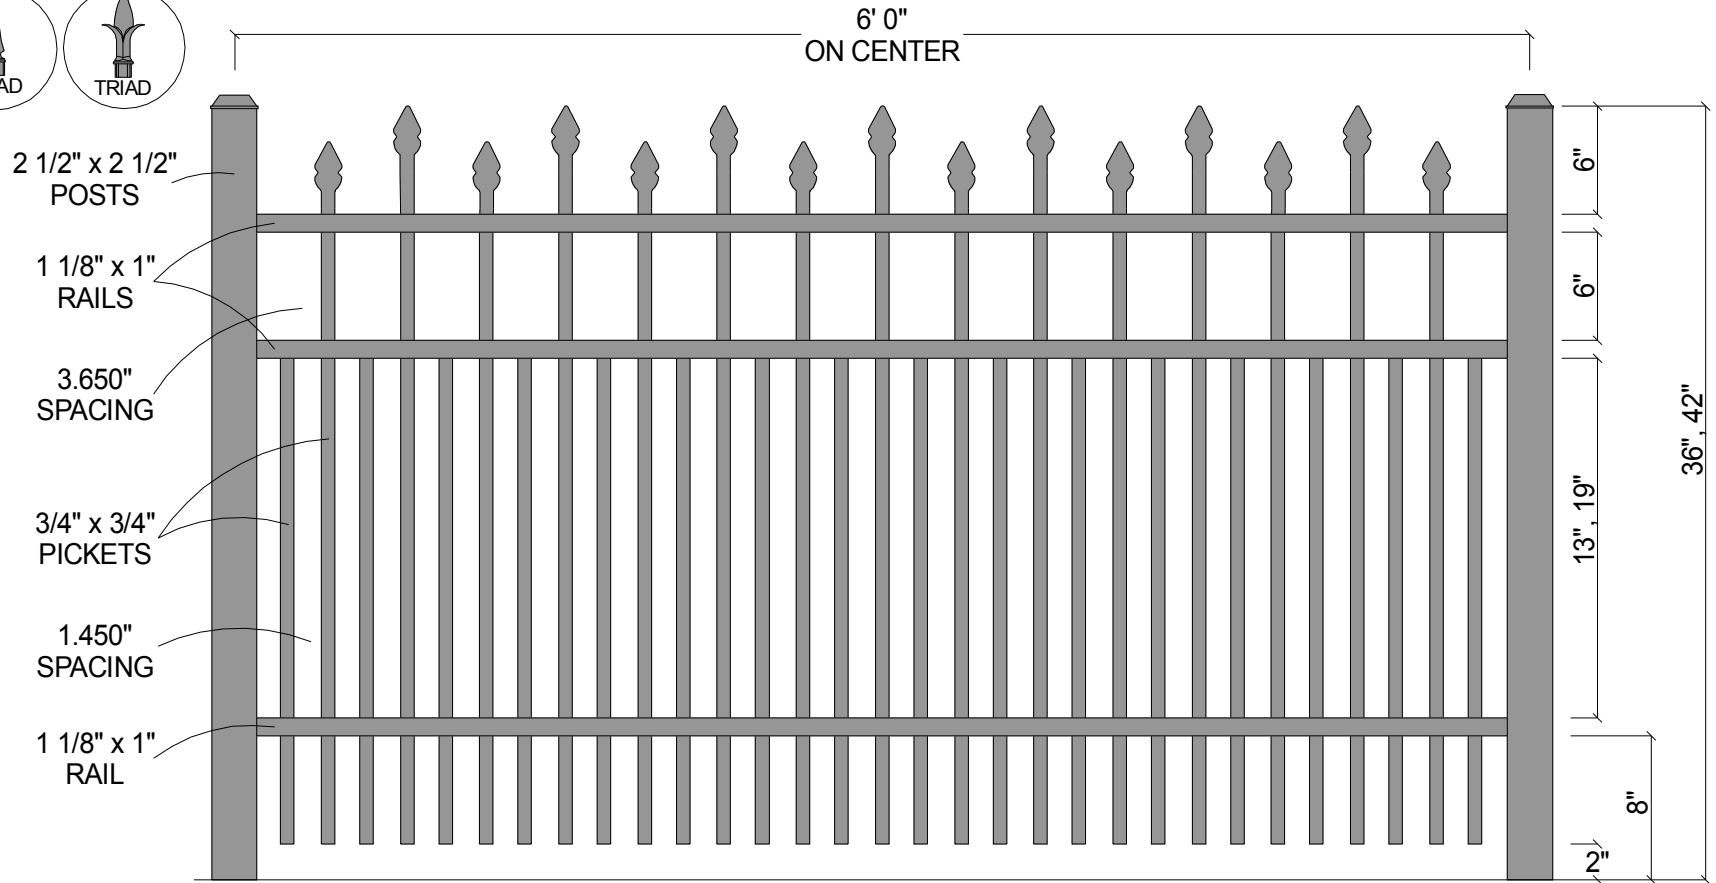

FINIAL OPTION:

Post Size	
36" Tall	2 1/2" x 2 1/2" x 5 1/2'
42" Tall	2 1/2" x 2 1/2" x 6'

Courtyard® Aluminum Fence		
Scale: 3/32" : 1"	Approved By: F.S.B.	Drawn By: J.D.S.
Date: 3/19/07		Revised:
1132 w/Short Picket Option		
As Shown: 6' x 42" 1132 w/Short Picket Option	Drawing Number: 1132-Short-36-42	