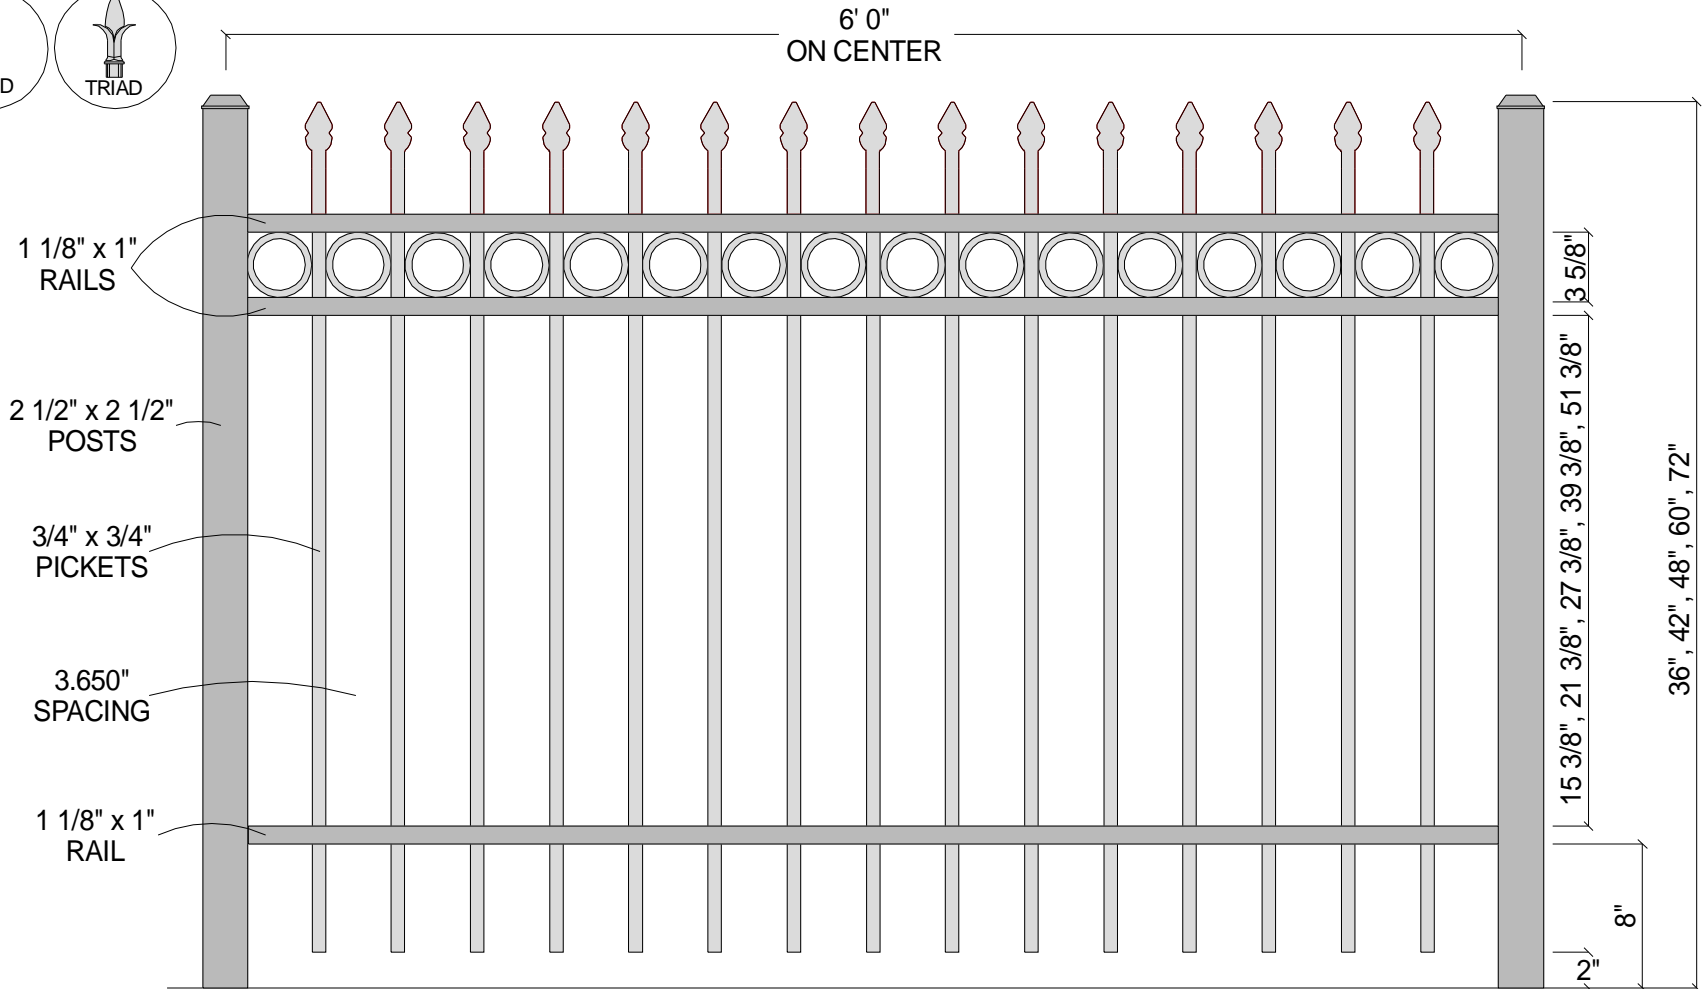

**FINIAL OPTION:**

Post Size	
36" Tall	2 1/2" x 2 1/2" x 5 1/2'
42" Tall	2 1/2" x 2 1/2" x 6'
48" Tall	2 1/2" x 2 1/2" x 6 1/2'
60" Tall	2 1/2" x 2 1/2" x 7 1/2'
72" Tall	2 1/2" x 2 1/2" x 8 1/2'

<b>Courtyard® Aluminum Fence</b>		
Scale: 3/32" : 1"	Approved By:	Drawn By: J.D.S.
Date: 2/23/05	F.S.B.	Revised: 2/23/05
<b>1131 (3-Rail w/Straight Pickets and Rings)</b>		
As Shown:		Drawing Number:
6' x 48" 1131 with Rings		1131Rings