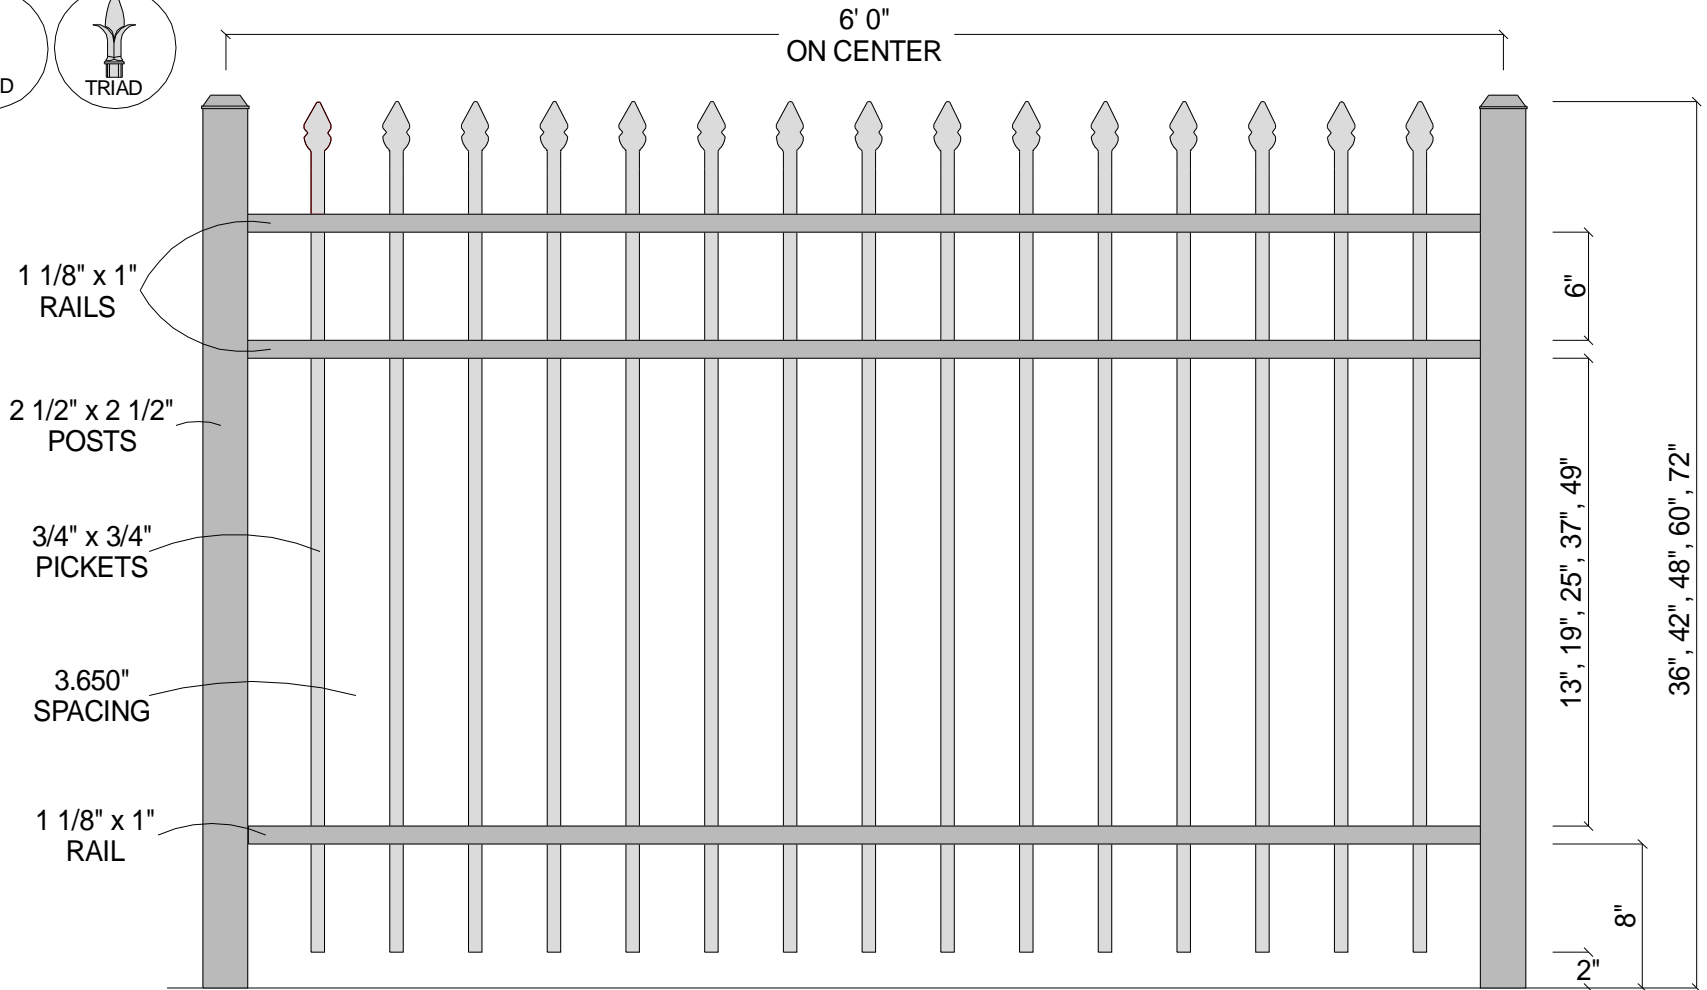

**FINIAL OPTION:**

Post Size	
36" Tall	2 1/2" x 2 1/2" x 5 1/2'
42" Tall	2 1/2" x 2 1/2" x 6'
48" Tall	2 1/2" x 2 1/2" x 6 1/2'
60" Tall	2 1/2" x 2 1/2" x 7 1/2'
72" Tall	2 1/2" x 2 1/2" x 8 1/2'

**Courtyard™ Aluminum Fence**

Scale: 3/32" : 1"	Approved By:	Drawn By: J.D.S.
Date: 4/16/04		Revised: 4/16/04
<b>1131</b> (3-Rail w/Straight Pickets)		
As Shown: 6' x 48" 1131	Drawing Number: 1131	