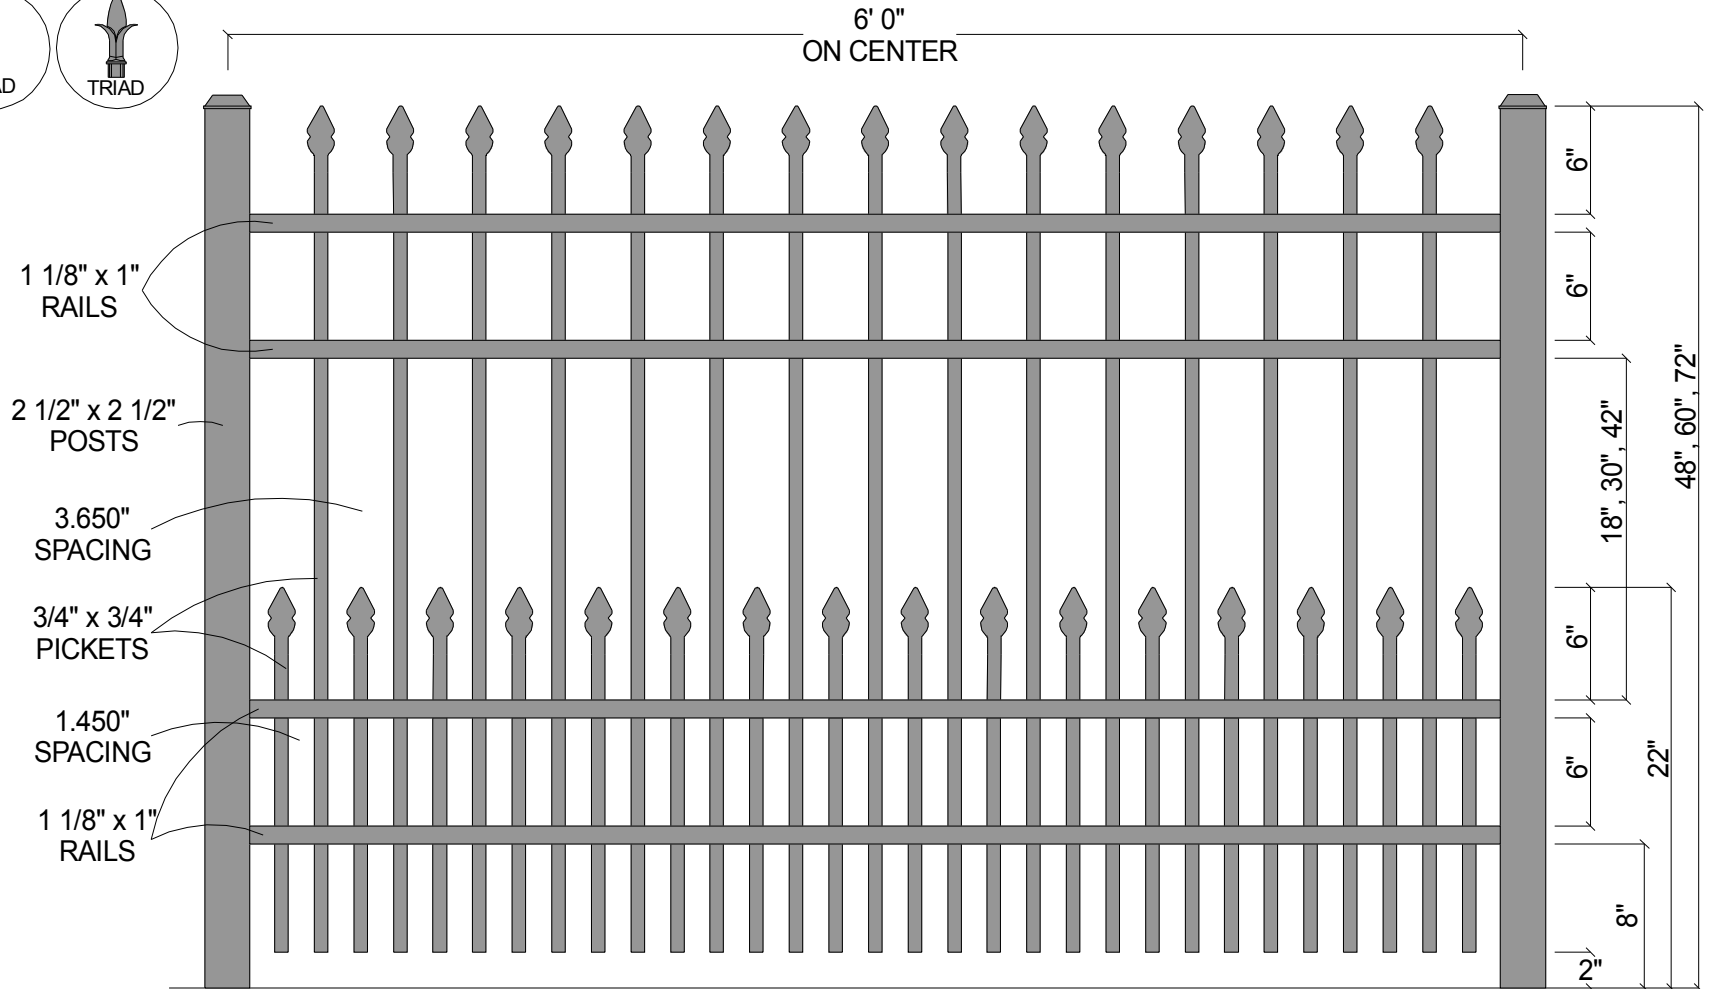

FINIAL OPTION:

Post Size	
48" Tall	2 1/2" x 2 1/2" x 6 1/2'
60" Tall	2 1/2" x 2 1/2" x 7 1/2'
72" Tall	2 1/2" x 2 1/2" x 8 1/2'

Courtyard® Aluminum Fence

Scale: 3/32" : 1"	Approved By: F.S.B.	Drawn By: J.D.S.
Date: 3/19/07		Revised:

1131 w/Short Picket Option

As Shown: 6' x 48" 1131 w/Short Picket Option	Drawing Number: 1131-Short
--	-------------------------------