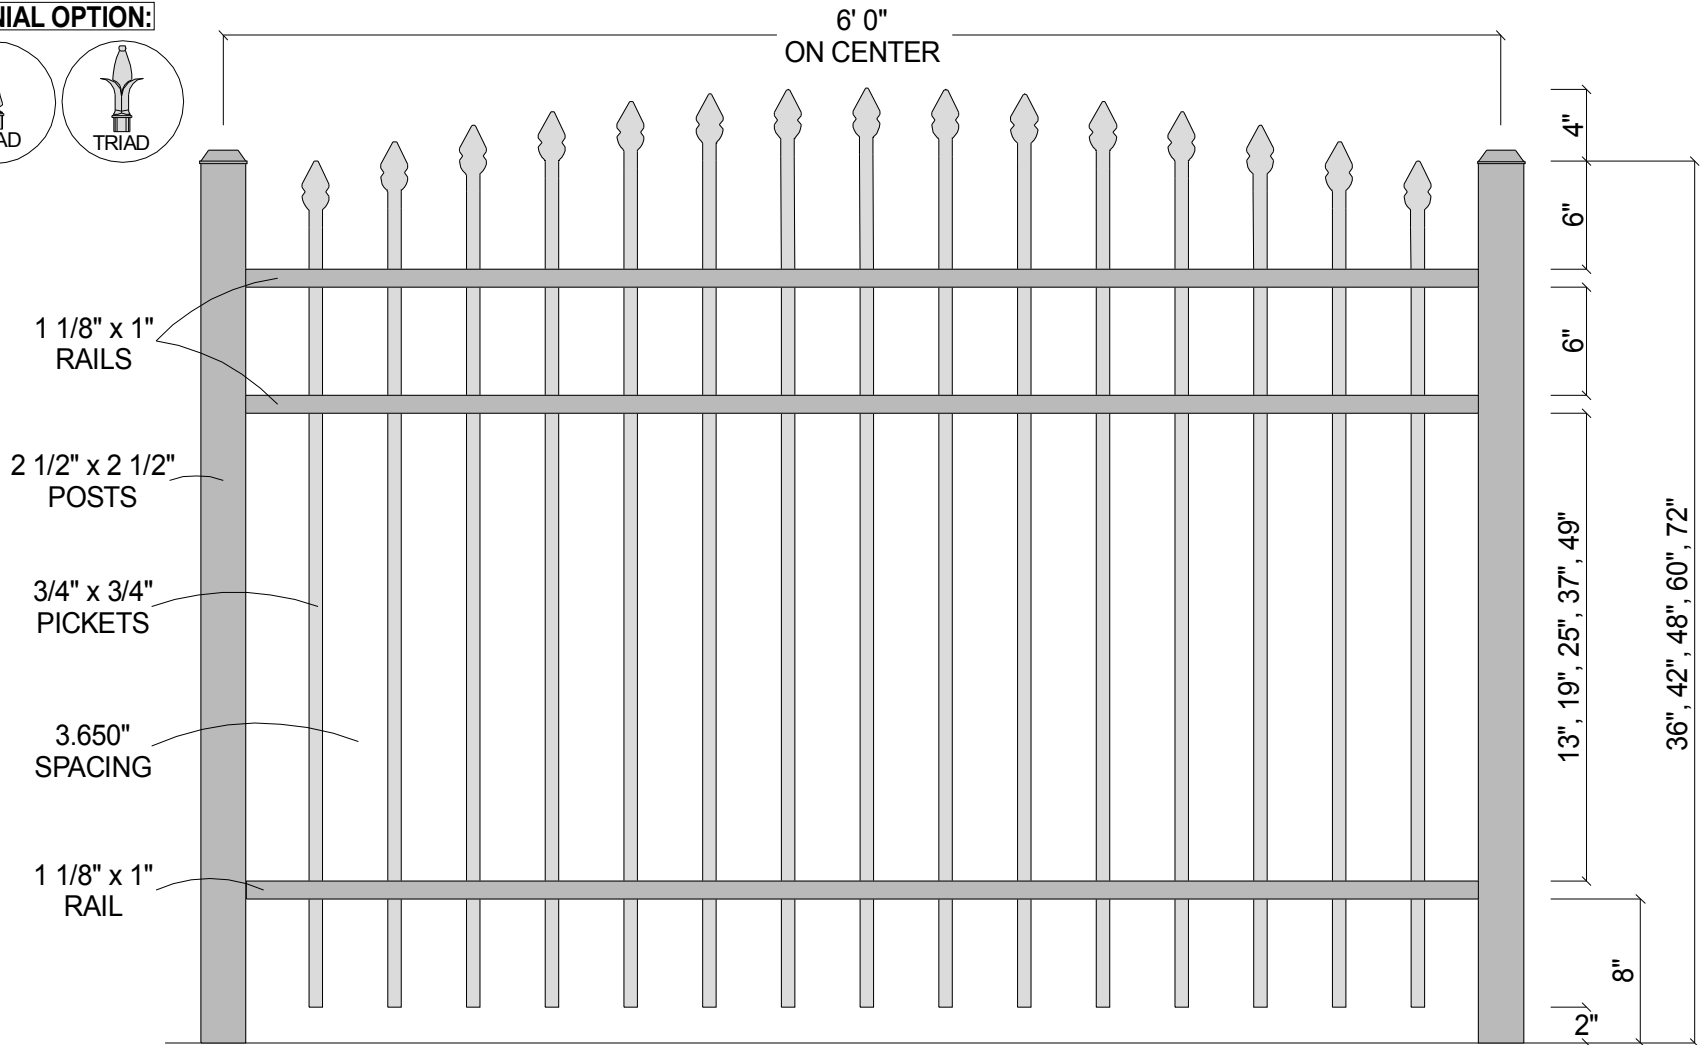

FINAL OPTION:

Post Size

36" Tall	2 1/2" x 2 1/2" x 5 1/2'
42" Tall	2 1/2" x 2 1/2" x 6'
48" Tall	2 1/2" x 2 1/2" x 6 1/2'
60" Tall	2 1/2" x 2 1/2" x 7 1/2'
72" Tall	2 1/2" x 2 1/2" x 8 1/2'

Courtyard™ Aluminum Fence

Scale: 3/32" : 1"	Approved By: F.S.B.	Drawn By: J.D.S.
Date: 7/06/06	Revised:	
1131 (Convex)		
As Shown: 6' x 48" 1131 (Convex)	Drawing Number: 1131-Cnvx	