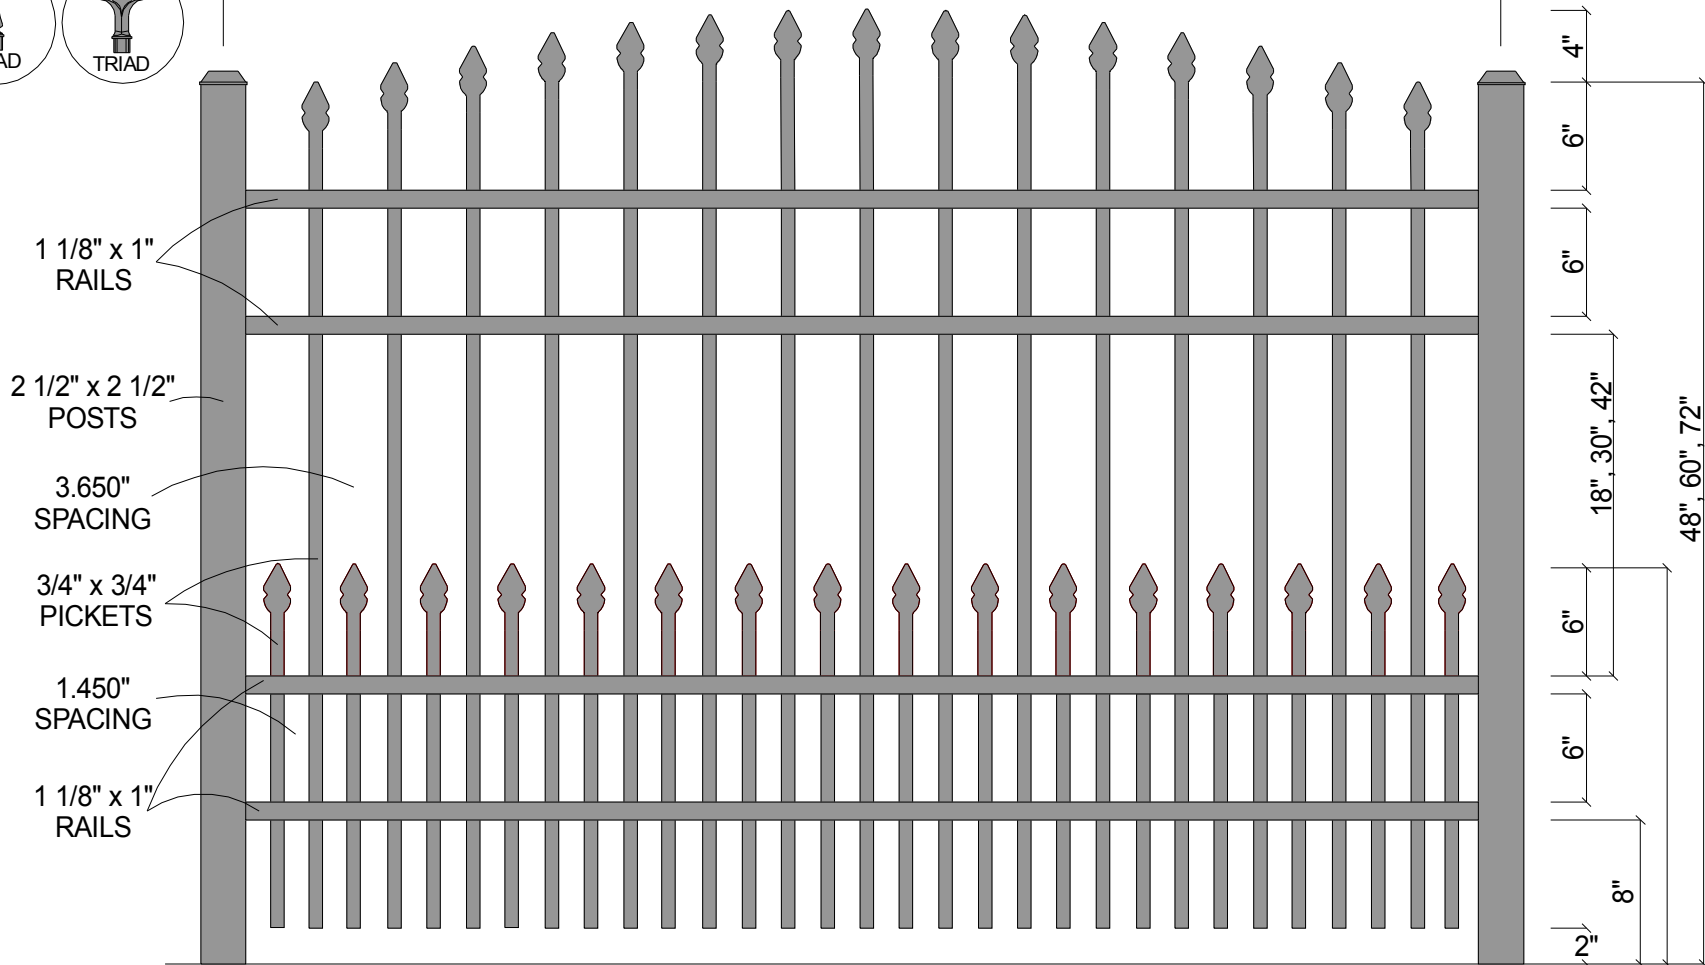

FINIAL OPTION:

6' 0"
ON CENTER

| Post Size | |
|-----------|--------------------------|
| 48" Tall | 2 1/2" x 2 1/2" x 6 1/2' |
| 60" Tall | 2 1/2" x 2 1/2" x 7 1/2' |
| 72" Tall | 2 1/2" x 2 1/2" x 8 1/2' |

| | | |
|---|------------------------------------|------------------|
| Courtyard® Aluminum Fence | | |
| Scale: 3/32" : 1" | Approved By: F.S.B. | Drawn By: J.D.S. |
| Date: 3/19/07 | | Revised: |
| 1131 (Convex) w/Short Picket Option | | |
| As Shown: 6' x 48" 1131 (Convex) w/Short Picket Option | Drawing Number: 1131-Cnvx-Short | |