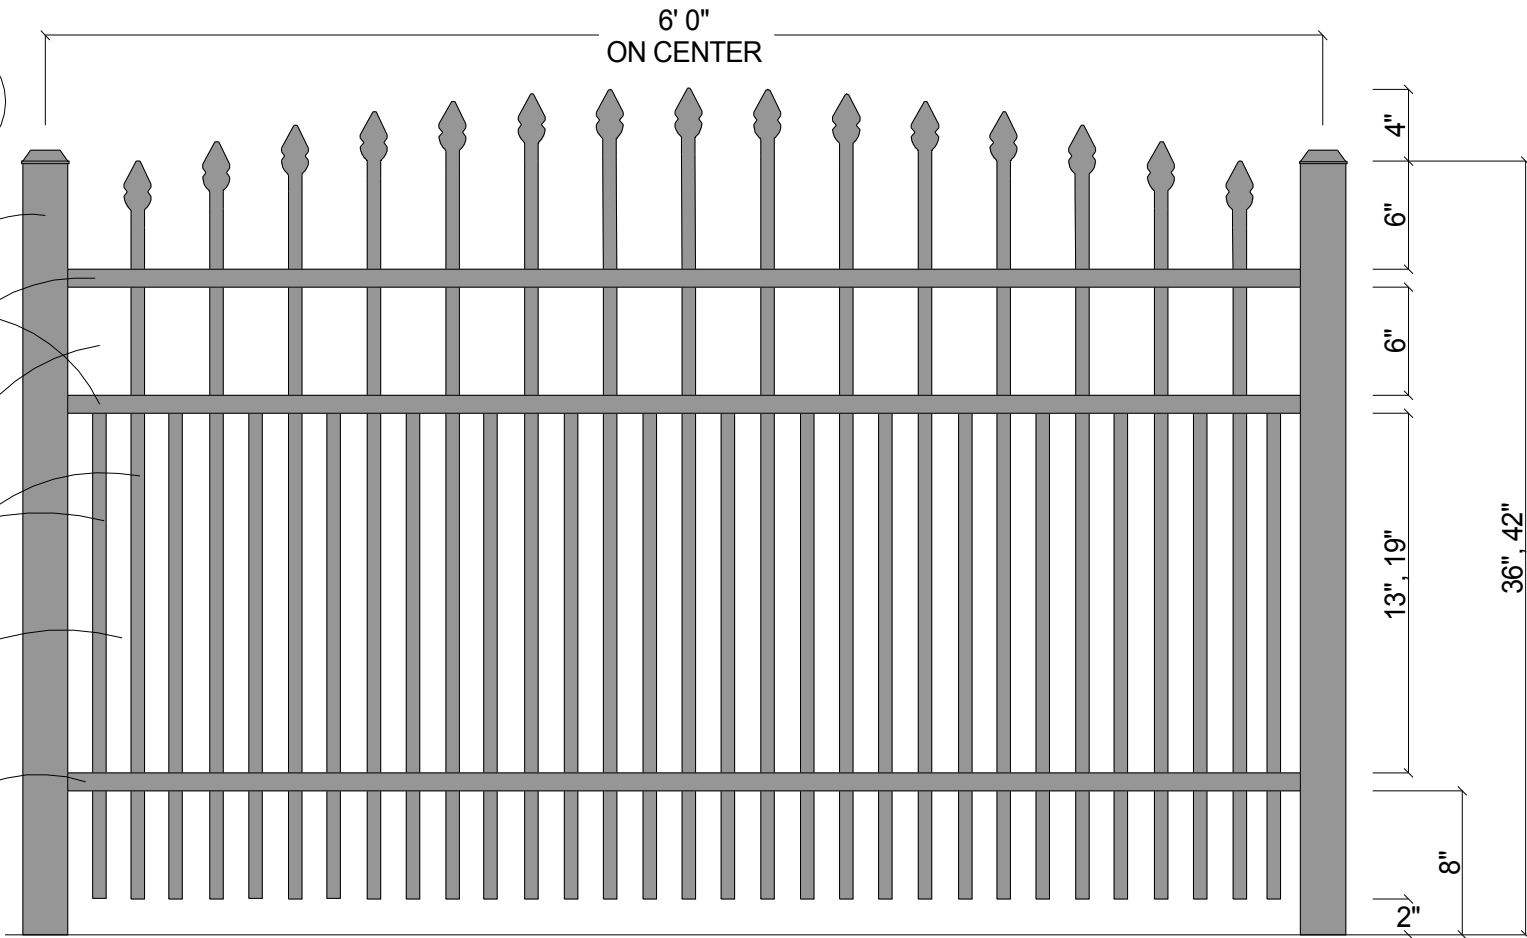

FINIAL OPTION:

Post Size	
36" Tall	2 1/2" x 2 1/2" x 5 1/2'
42" Tall	2 1/2" x 2 1/2" x 6'

Courtyard® Aluminum Fence		
Scale: 3/32" : 1"	Approved By: F.S.B.	Drawn By: J.D.S.
Date: 3/19/07		Revised:
1131 (Convex) w/Short Picket Option		
As Shown: 6' x 42" 1131 (Convex) w/Short Picket Option	Drawing Number: 1131-Cnvx-Short-36-42	