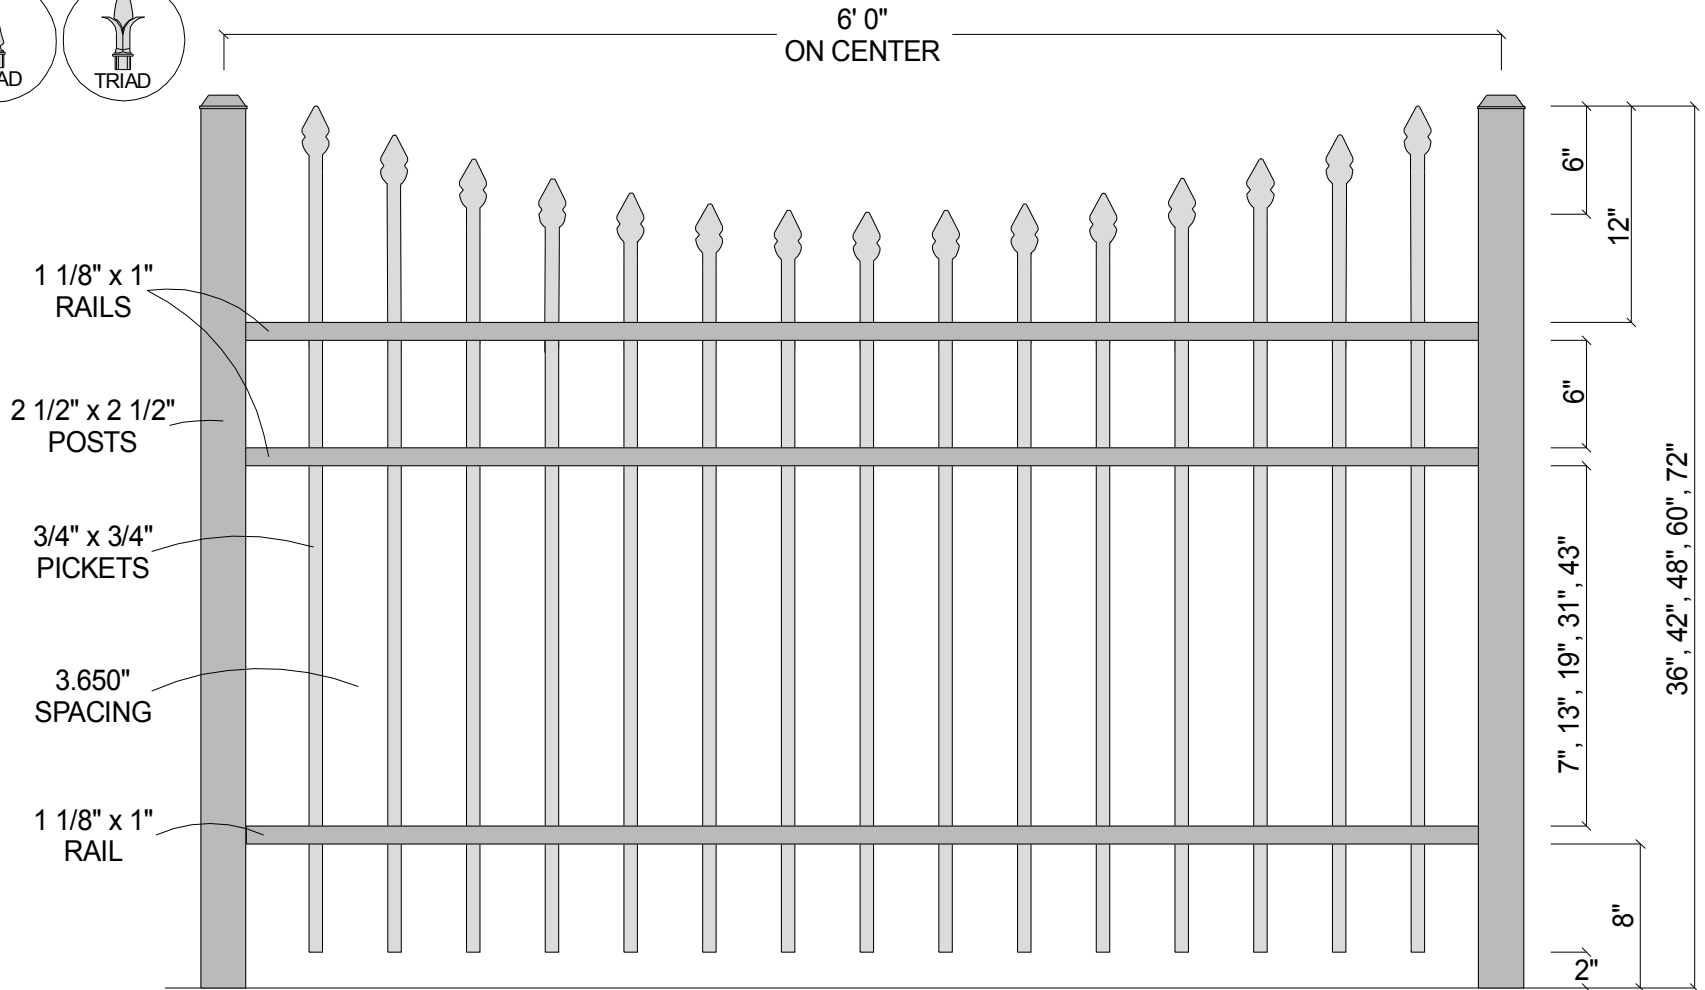

FINIAL OPTION:

Post Size

36" Tall	2 1/2" x 2 1/2" x 5 1/2'
42" Tall	2 1/2" x 2 1/2" x 6'
48" Tall	2 1/2" x 2 1/2" x 6 1/2'
60" Tall	2 1/2" x 2 1/2" x 7 1/2'
72" Tall	2 1/2" x 2 1/2" x 8 1/2'

CourtYard™ Aluminum Fence

Scale: 3/32" : 1"	Approved By: F.S.B.	Drawn By: J.D.S.
Date: 7/06/06		Revised:
1131 (Concave)		
As Shown: 6' x 48" 1131 (Concave)	Drawing Number: 1131-Cncv	