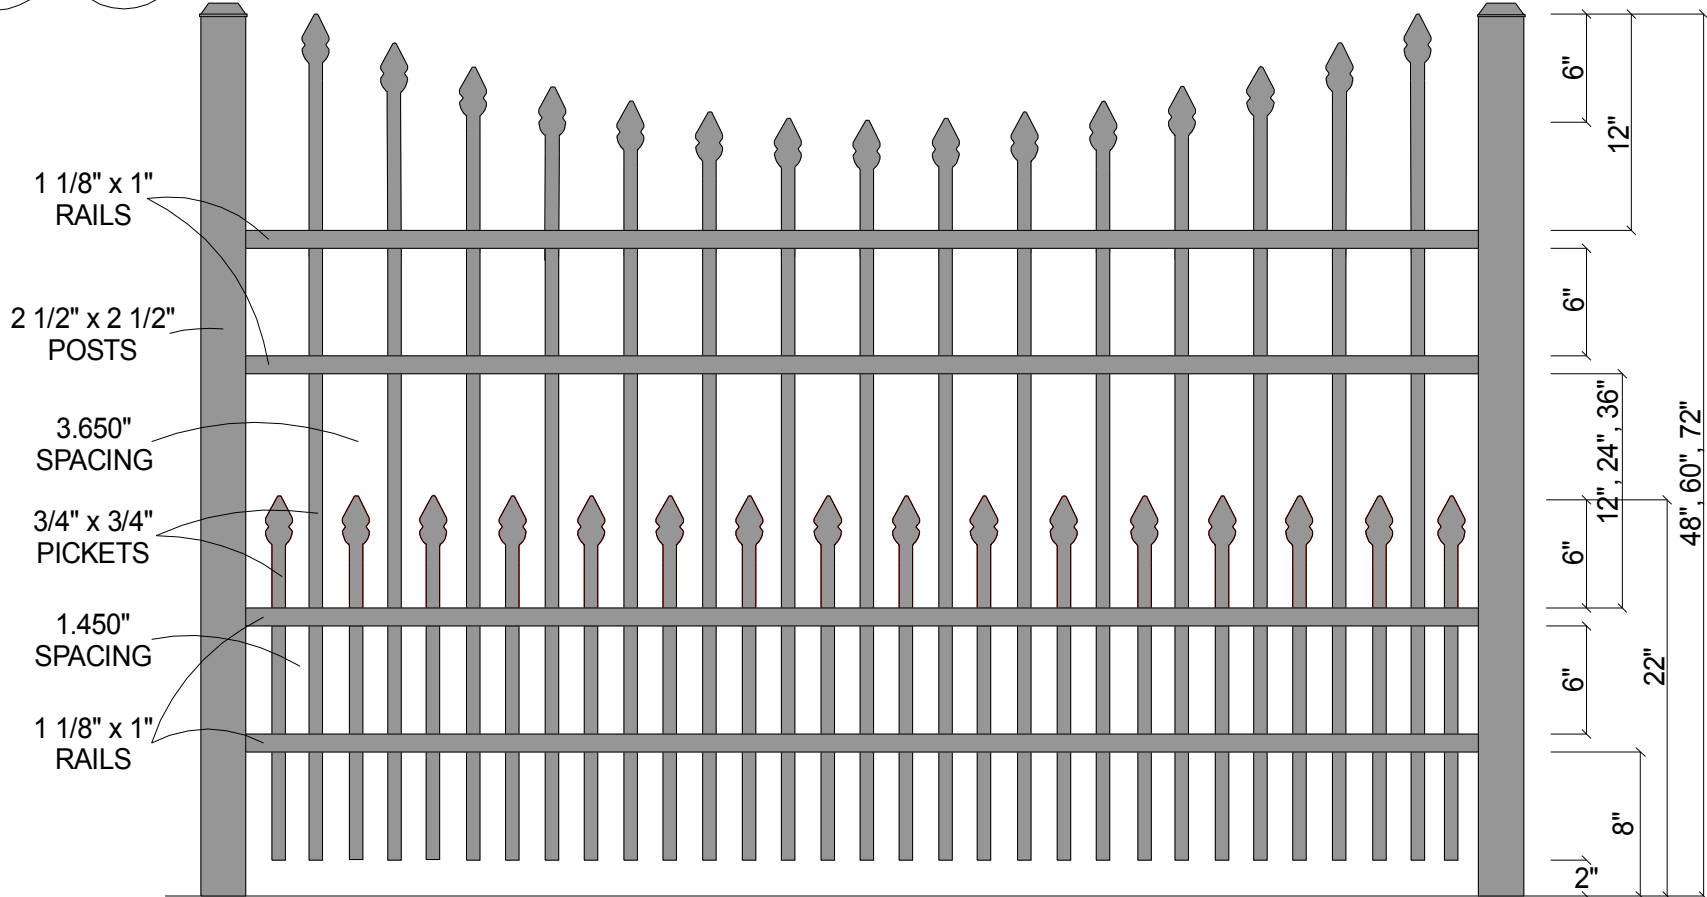

FINIAL OPTION:

6' 0"
ON CENTER

Post Size

48" Tall	2 1/2" x 2 1/2" x 6 1/2'
60" Tall	2 1/2" x 2 1/2" x 7 1/2'
72" Tall	2 1/2" x 2 1/2" x 8 1/2'

Courtyard® Aluminum Fence

Scale: 3/32" : 1"

Date: 3/19/07

Approved By:
F.S.B.

Drawn By: J.D.S.

Revised:

1131 (Concave) w/Short Picket Option

As Shown:

6' x 48" 1131 (Concave) w/Short Picket Option

Drawing Number:

1131-Cncv-Short