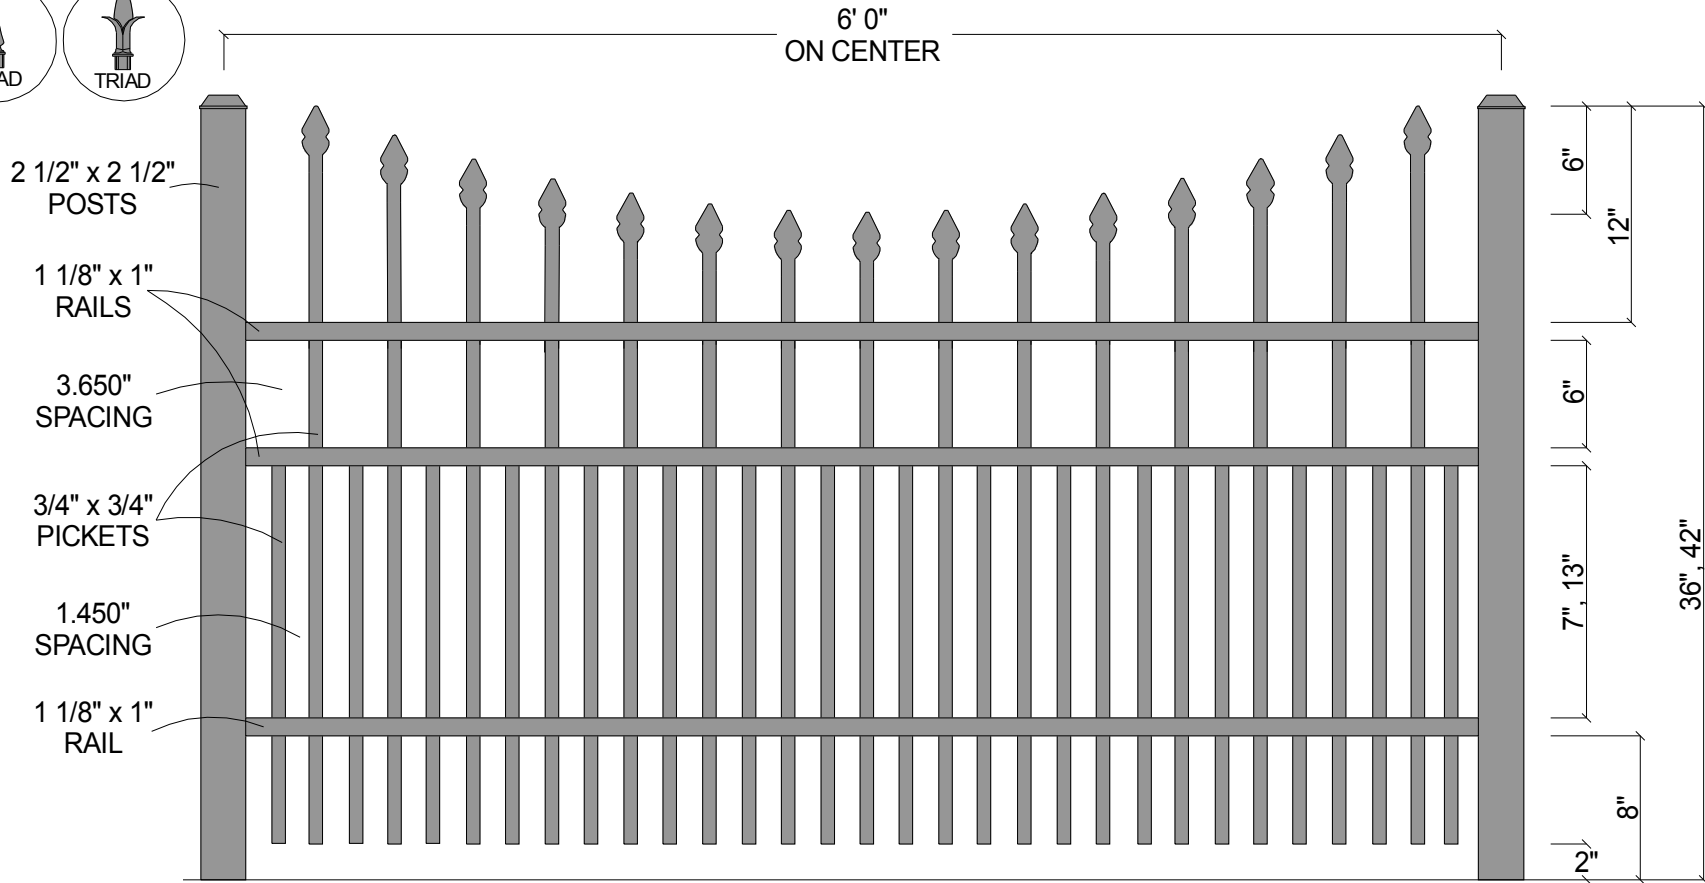

FINIAL OPTION:

Post Size

36" Tall	2 1/2" x 2 1/2" x 5 1/2'
42" Tall	2 1/2" x 2 1/2" x 6'

Courtyard® Aluminum Fence

Scale: 3/32" : 1"	Approved By: F.S.B.	Drawn By: J.D.S.
Date: 3/19/07		Revised:
1131 (Concave) w/Short Picket Option		
As Shown:	Drawing Number:	
6' x 42" 1131 (Concave) w/Short Picket Option	1131-Cncv-Short-36-42	