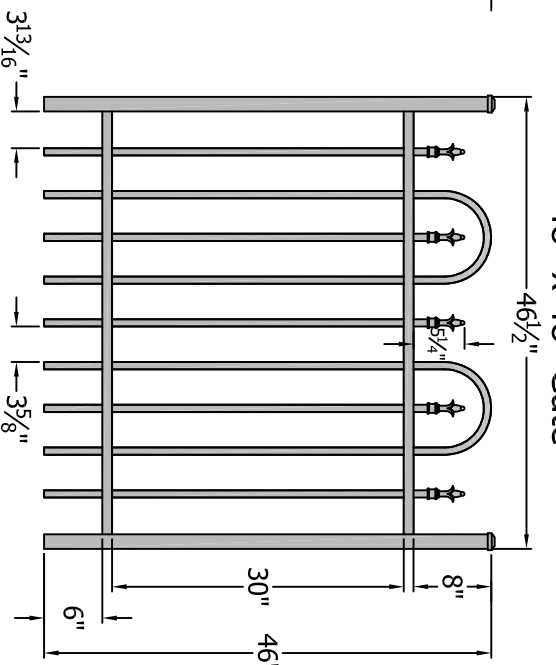

36" x 48" Gate

42" x 48" Gate

48" x 48" Gate

60" x 48" Gate

72" x 48" Gate

Finial Choice

**Digger Specialties, Inc.**

3446 US 6 EAST  
Bremen, IN 46506  
www.diggerspecialties.com

PRODUCT LINE:

**CourtYard® Aluminum Fence**

SERIES IDENTITY:

**1124 Gate 48" Tall (2 Rail with Loop)**

DRAWN BY:

wjm

DATE DRAWN:

10-16-2009

REVISION:

FILE NAME:

1124 Gate 48 Tall

4

3

2

1

A