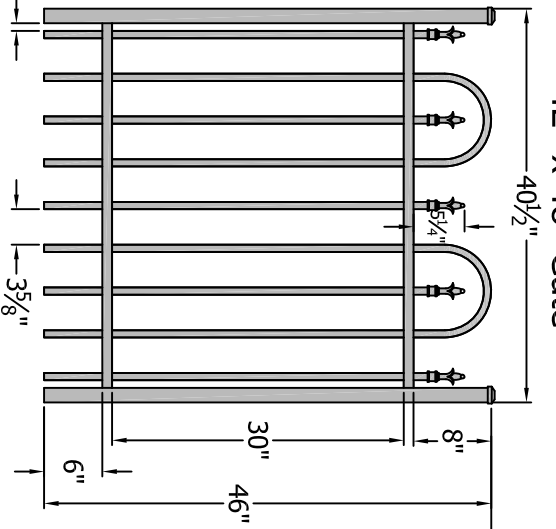

36" x 48" Gate

42" x 48" Gate

48" x 48" Gate

60" x 48" Gate

72" x 48" Gate

Finial Choice

**Digger Specialties, Inc.**

3446 US 6 EAST  
Bremen, IN 46506  
www.diggerspecialties.com

PRODUCT LINE:

**CourtYard® Aluminum Fence**

SERIES IDENTITY:

**1124 Gate 48" Tall (2 Rail with Loop)**

DRAWN BY:

wjm

DATE DRAWN:

10-16-2009

REVISION:

FILE NAME:

1124 Gate 48 Tall

4

3

2

1

A