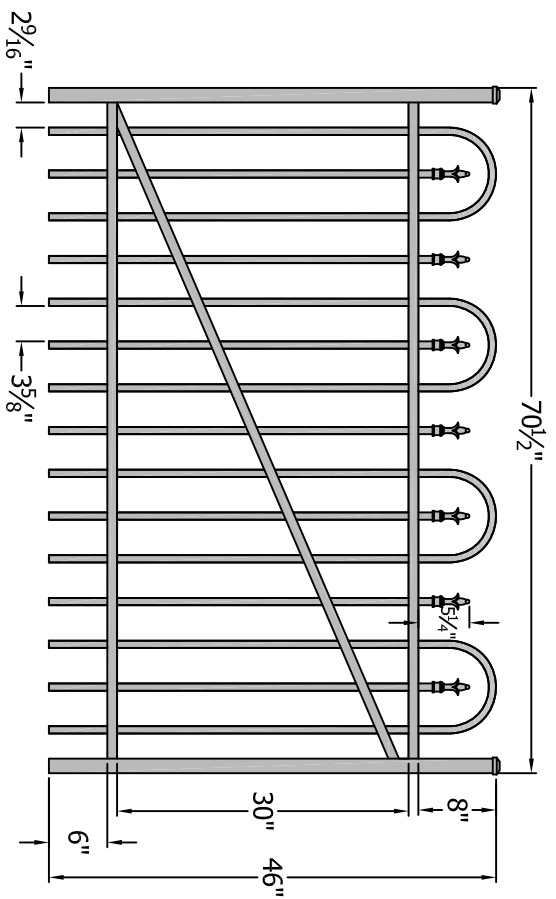

36" x 48" Gate

42" x 48" Gate

48" x 48" Gate

60" x 48" Gate

72" x 48" Gate

Finial Choice

**Digger Specialties, Inc.**

3446 US 6 EAST  
Bremen, IN 46506  
www.diggerspecialties.com

PRODUCT LINE:

**CourtYard® Aluminum Fence**

SERIES IDENTITY:

**1124 Gate 48" Tall (2 Rail with Loop)**

DRAWN BY:

wjm

DATE DRAWN:

10-16-2009

REVISION:

FILE NAME:

1124 Gate 48 Tall

4

3

2

1

A