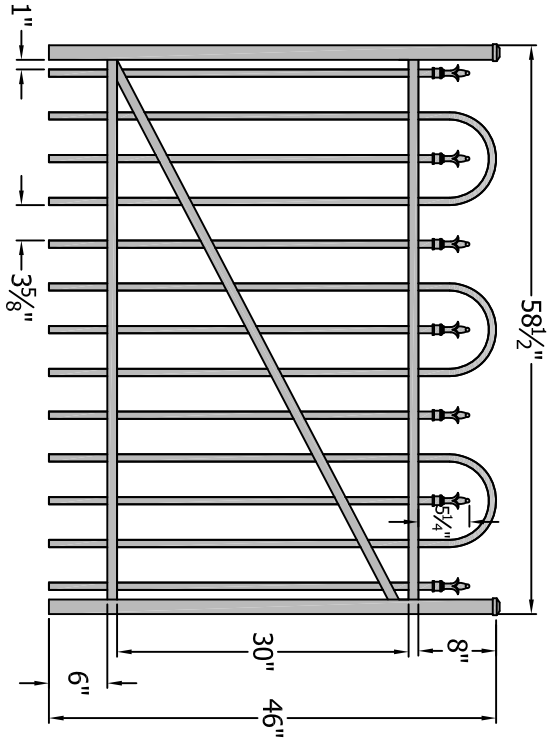

36" x 48" Gate

42" x 48" Gate

48" x 48" Gate

60" x 48" Gate

72" x 48" Gate

Finial Choice

**Digger Specialties, Inc.**

3446 US 6 EAST  
Bremen, IN 46506  
www.diggerspecialties.com

PRODUCT LINE:

**CourtYard® Aluminum Fence**

SERIES IDENTITY:

**1124 Gate 48" Tall (2 Rail with Loop)**

DRAWN BY:

wjm

DATE DRAWN:

10-16-2009

REVISION:

FILE NAME:

1124 Gate 48 Tall

4

3

2

1

A