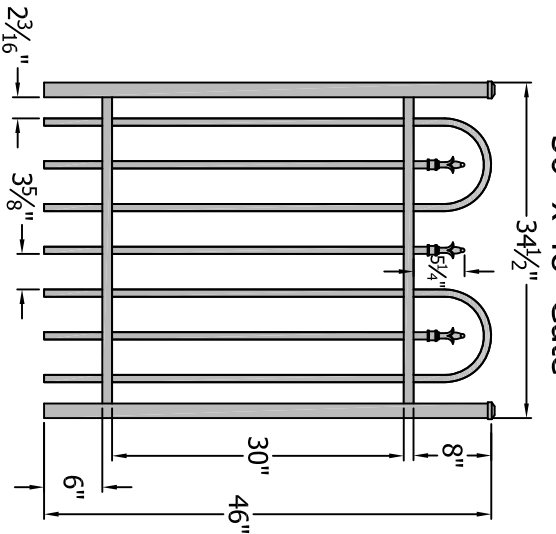

36" x 48" Gate

42" x 48" Gate

48" x 48" Gate

60" x 48" Gate

72" x 48" Gate

Finial Choice

**Digger Specialties, Inc.**

3446 US 6 EAST  
Bremen, IN 46506  
www.diggerspecialties.com

PRODUCT LINE:

**CourtYard® Aluminum Fence**

SERIES IDENTITY:

**1124 Gate 48" Tall (2 Rail with Loop)**

DRAWN BY:

wjm

DATE DRAWN:

10-16-2009

REVISION:

FILE NAME:

1124 Gate 48 Tall

4

3

2

1

A