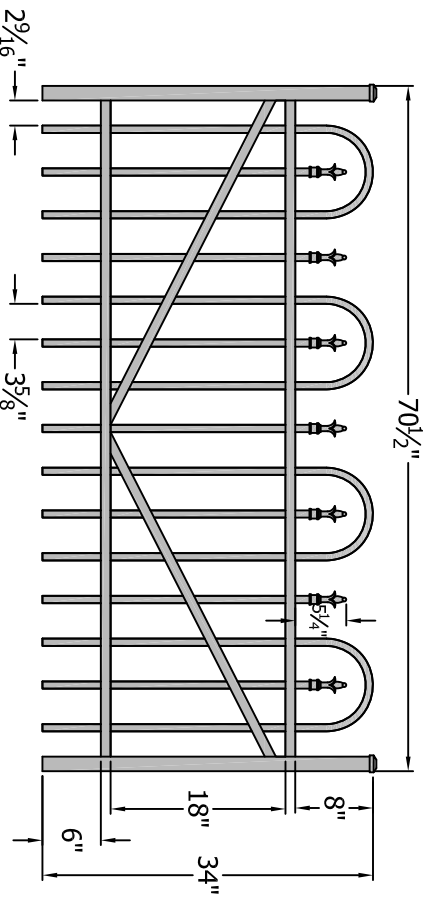

36" x 36" Gate

42" x 36" Gate

48" x 36" Gate

60" x 36" Gate

72" x 36" Gate

Final Choice

**Digger Specialties, Inc.**

3446 US 6 EAST  
Bremen, IN 46506  
www.diggerspecialties.com

PRODUCT LINE:

**CourtYard<sup>®</sup> Aluminum Fence**

SERIES IDENTITY:

**1124 Gate 36" Tall (2 Rail with Loop)**

DRAWN BY:

wjm

DATE DRAWN:

10-16-2009

REVISION:

FILE NAME:

1124 Gate 36 Tall