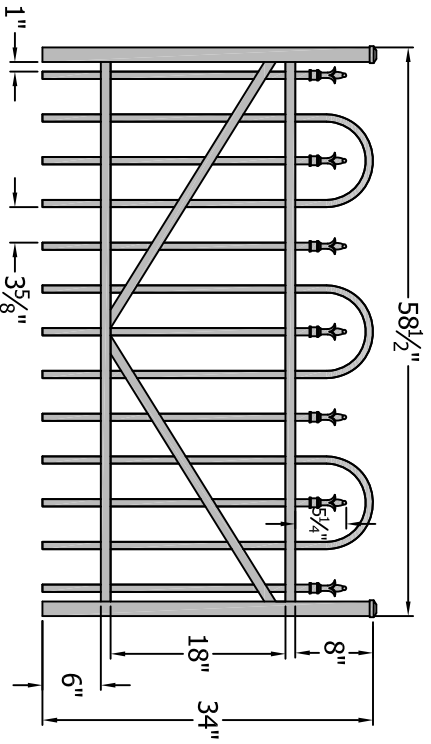

36" x 36" Gate

42" x 36" Gate

48" x 36" Gate

60" x 36" Gate

72" x 36" Gate

Final Choice

**Digger Specialties, Inc.**

3446 US 6 EAST  
Bremen, IN 46506  
www.diggerspecialties.com

PRODUCT LINE:

**CourtYard<sup>®</sup> Aluminum Fence**

SERIES IDENTITY:

**1124 Gate 36" Tall (2 Rail with Loop)**

DRAWN BY:

wjm

DATE DRAWN:

10-16-2009

REVISION:

FILE NAME:

1124 Gate 36 Tall