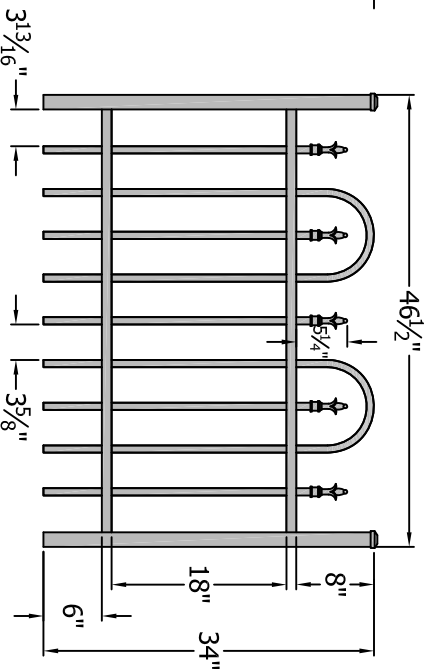

36" x 36" Gate

42" x 36" Gate

48" x 36" Gate

60" x 36" Gate

72" x 36" Gate

Final Choice

**Digger Specialties, Inc.**

3446 US 6 EAST  
Bremen, IN 46506  
www.diggerspecialties.com

PRODUCT LINE:

**CourtYard<sup>®</sup> Aluminum Fence**

SERIES IDENTITY:

**1124 Gate 36" Tall (2 Rail with Loop)**

DRAWN BY:

wjm

DATE DRAWN:

10-16-2009

REVISION:

FILE NAME:

1124 Gate 36 Tall