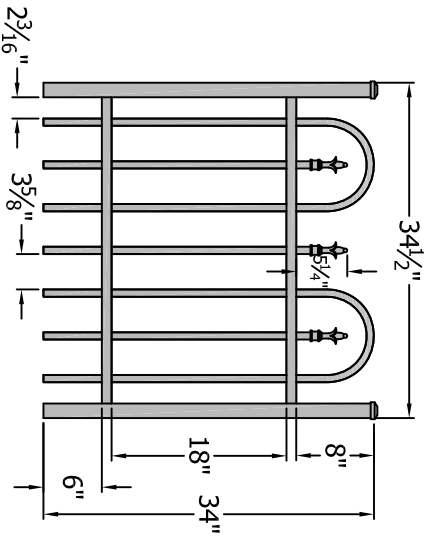

36" x 36" Gate

42" x 36" Gate

48" x 36" Gate

60" x 36" Gate

72" x 36" Gate

Final Choice

**Digger Specialties, Inc.**

3446 US 6 EAST  
Bremen, IN 46506  
www.diggerspecialties.com

PRODUCT LINE:

**CourtYard<sup>®</sup> Aluminum Fence**

SERIES IDENTITY:

**1124 Gate 36" Tall (2 Rail with Loop)**

DRAWN BY:

wjm

DATE DRAWN:

10-16-2009

REVISION:

FILE NAME:

1124 Gate 36 Tall