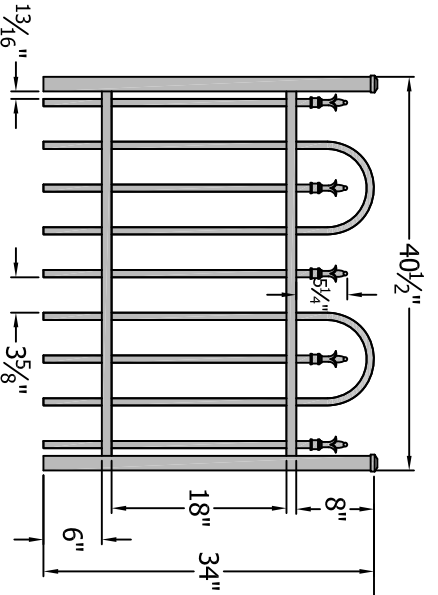

36" x 36" Gate

42" x 36" Gate

48" x 36" Gate

60" x 36" Gate

72" x 36" Gate

Final Choice

**Digger Specialties, Inc.**

3446 US 6 EAST  
Bremen, IN 46506  
www.diggerspecialties.com

PRODUCT LINE:

**CourtYard<sup>®</sup> Aluminum Fence**

SERIES IDENTITY:

**1124 Gate 36" Tall (2 Rail with Loop)**

DRAWN BY:

wjm

DATE DRAWN:

10-16-2009

REVISION:

FILE NAME:

1124 Gate 36 Tall