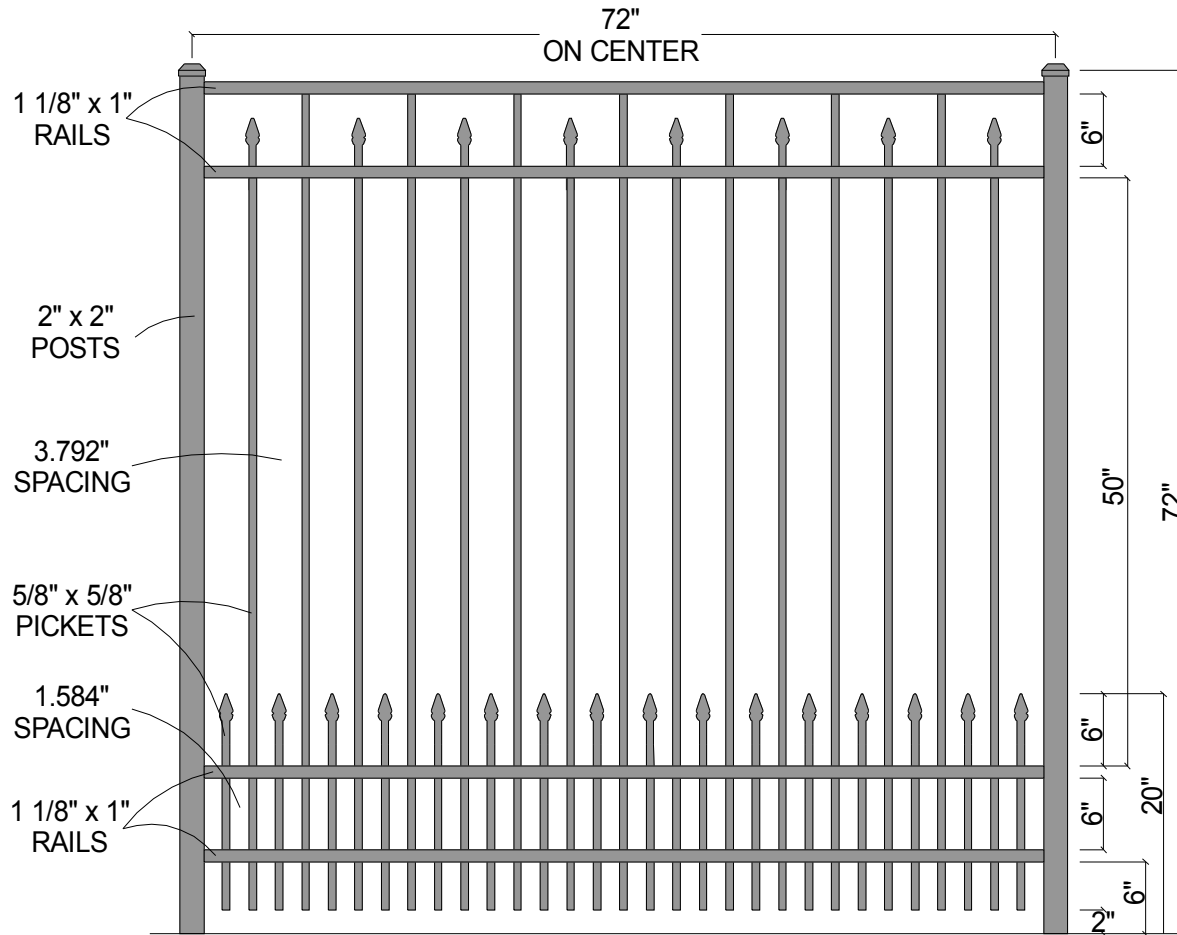

FINIAL OPTION:

Post Size	
72" Tall	2" x 2" x 8 1/2'

Courtyard® Aluminum Fence Systems

Scale: 1/16" : 1"

Date: 3/15/07

As Shown:
72" 0243 w/SPO

Approved By:
F.B.

0243 w/Short Picket Option (72")

Drawn By: J.D.S.

Revised:

Drawing Number:
0243-Short