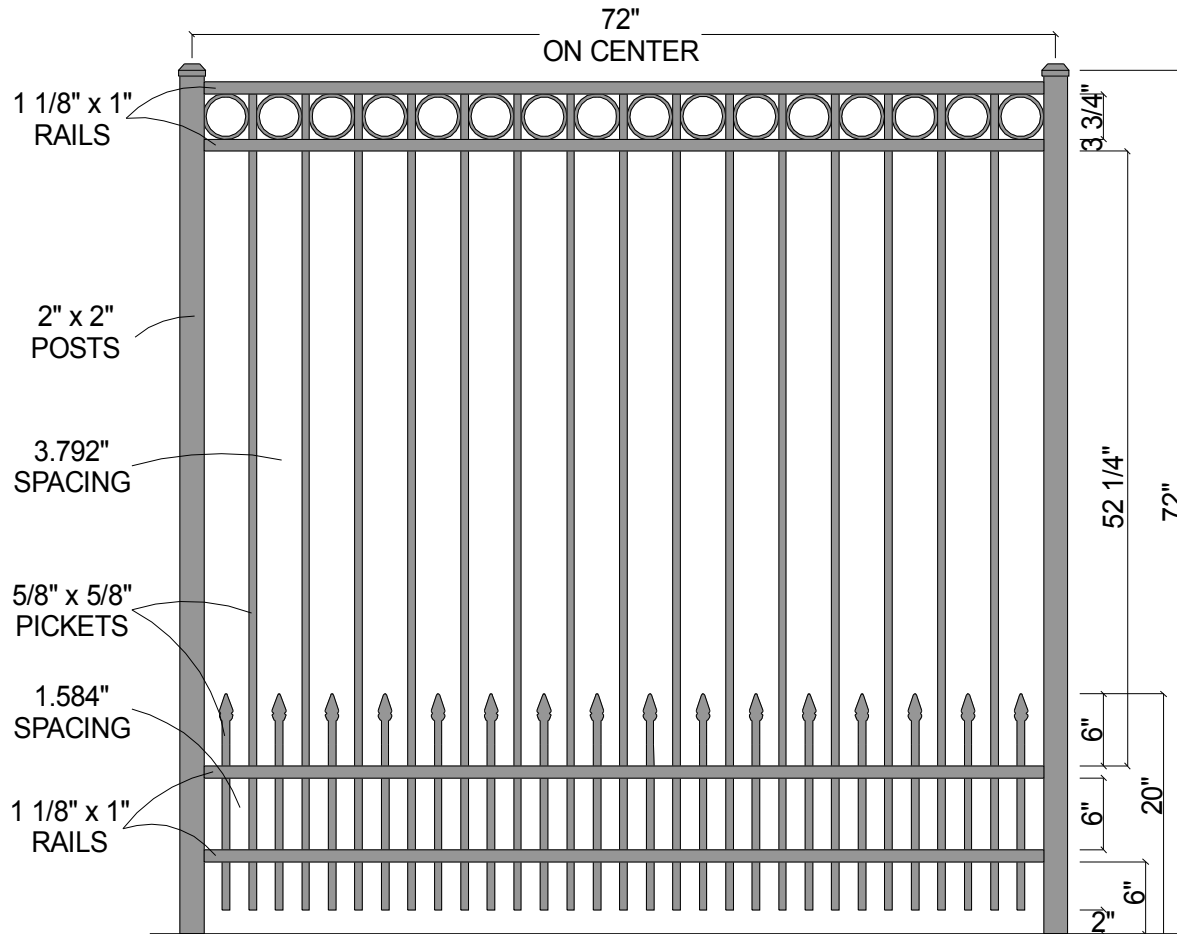

FINIAL OPTION:

Post Size	
72" Tall	2" x 2" x 8 1/2'

CourtYard® Aluminum Fence Systems

Scale: 1/16" : 1"

Date: 8/05/08

As Shown:
72" 0240R w/SPO

Approved By:
F.B.

0240R w/Short Picket Option (72")

Drawn By: J.D.S.

Revised:

Drawing Number:
0240R-SPO