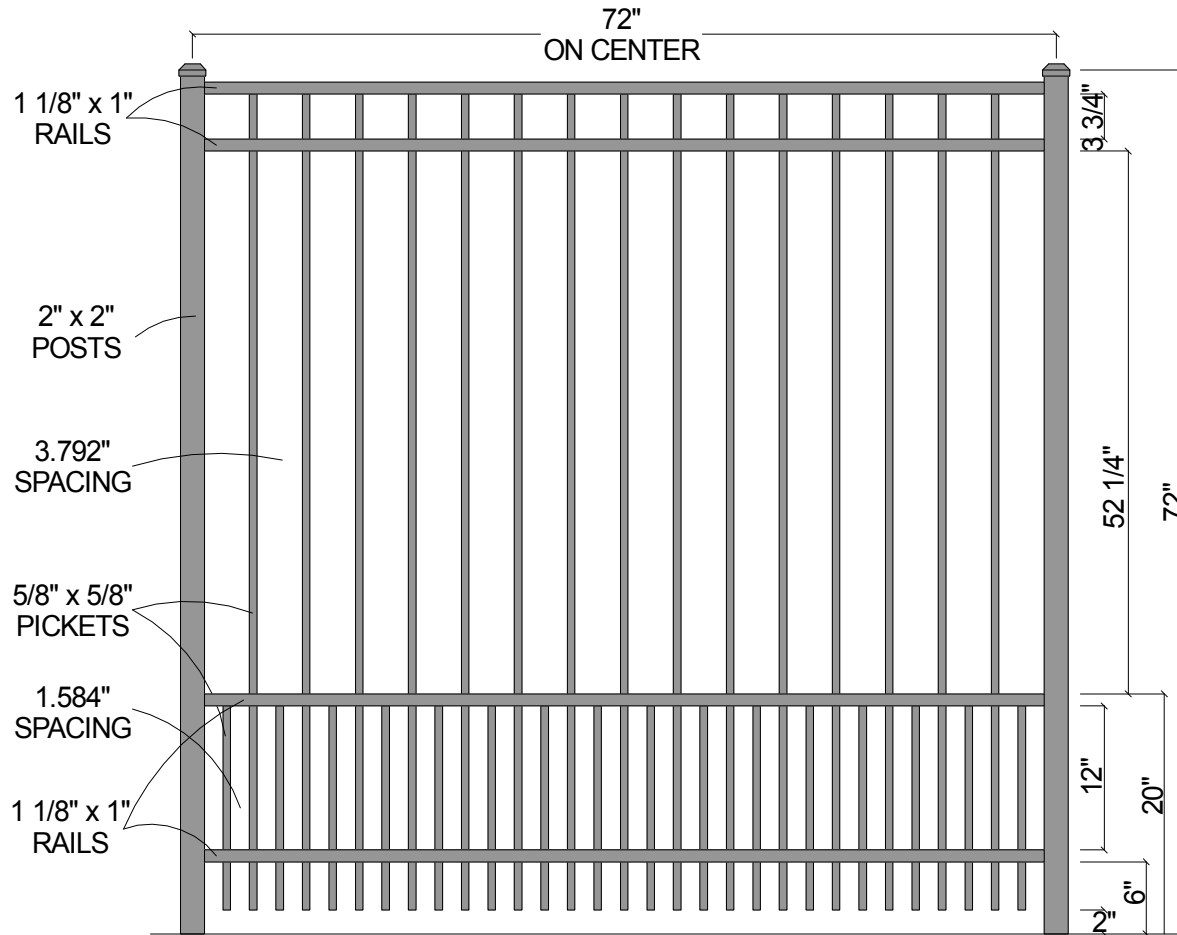

**FINIAL OPTION:**

Post Size	
72" Tall	2" x 2" x 8 1/2'

# Courtyard® Aluminum Fence Systems

Scale: 1/16" : 1"

Date: 01/04/10

As Shown:

72" 0240 w/SPO

Approved By:  
F.B.

**0240** w/Short Picket Option (72")

Drawn By: J.D.S.

Revised:

Drawing Number:

0240-Short